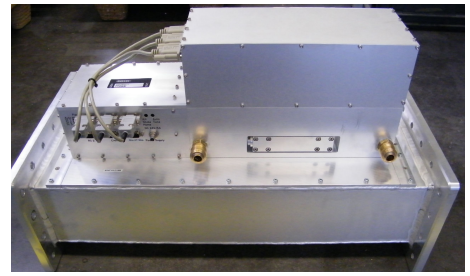

AUTO-TUNER - MW2002H-230CC

Categories: Waveguide components

ADDITIONAL INFORMATION

Frequency [MHz]	915
Output Power [W]	100000
Waveguide size	WR975 / R9
Flange	UDR
Product group	Tuner