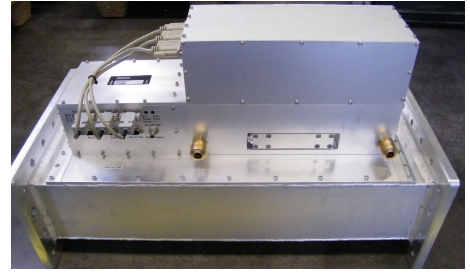

AUTO-TUNER - MW2002H-230CC

Categories: Waveguide components

ADDITIONAL INFORMATION

Frequency [MHz]	915
Output Power [W]	100000
Waveguide size	WR975 / R9
Flange	UDR
Product group	Tuner