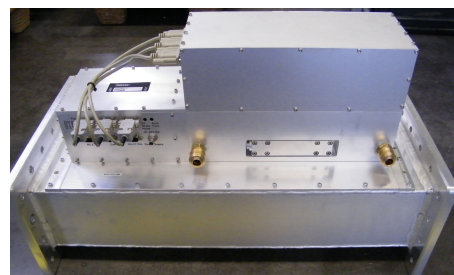

# AUTO-TUNER - MW2002H-230CC

**Categories:** Waveguide components

## ADDITIONAL INFORMATION

<b>Frequency [MHz]</b>	915
<b>Output Power [W]</b>	100000
<b>Waveguide size</b>	WR975 / R9
<b>Flange</b>	UDR
<b>Product group</b>	Tuner