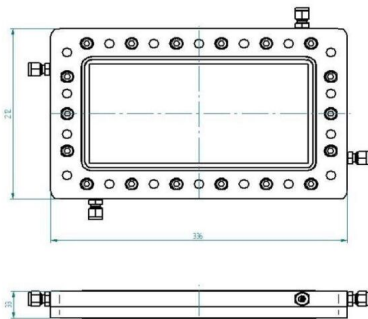

DRUCKFENSTER - MW0002B-230CC

Categories: Waveguide components

BILDERGALERIE

Outline Dimensions (mm(inch))

ADDITIONAL INFORMATION

Frequency [MHz]	915
Output Power [W]	100000
Waveguide size	WR975 / R9
Flange	UDR
Product group	Waveguide