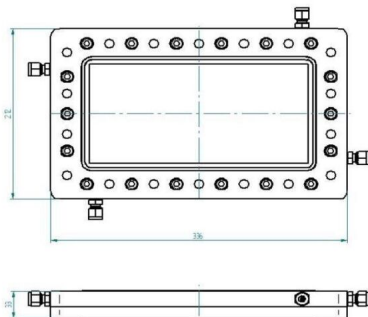

DRUCKFENSTER - MW0002B-230CC

Categories: Waveguide components

BILDERGALERIE

Outline Dimensions (mm(inch))

ADDITIONAL INFORMATION

Frequency [MHz]	915
Output Power [W]	100000
Waveguide size	WR975 / R9
Flange	UDR
Product group	Waveguide