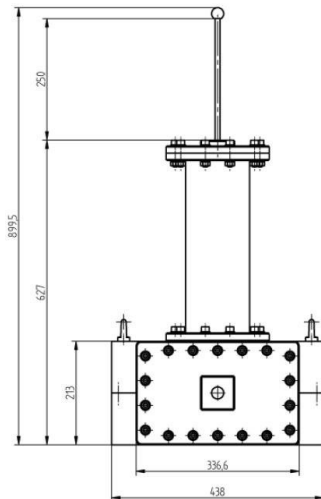

# E-H-TUNER - MW2001C-230CC

Categories: Waveguide components

## BILDERGALERIE

Outline Dimensions (mm(inch))

Outline Dimensions (mm(inch))

## ADDITIONAL INFORMATION

<b>Frequency [MHz]</b>	915
<b>Output Power [W]</b>	100000
<b>Waveguide size</b>	WR975 / R9
<b>Flange</b>	UDR
<b>Product group</b>	Tuner