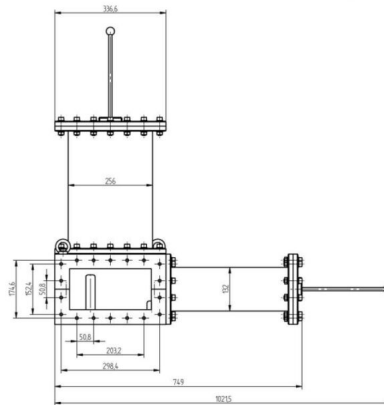

# E-H-TUNER - MW2001C-230CC

Categories: Waveguide components

## BILDERGALERIE

Outline Dimensions (mm(inch))

Outline Dimensions (mm(inch))

## ADDITIONAL INFORMATION

<b>Frequency [MHz]</b>	915
<b>Output Power [W]</b>	100000
<b>Waveguide size</b>	WR975 / R9
<b>Flange</b>	UDR
<b>Product group</b>	Tuner