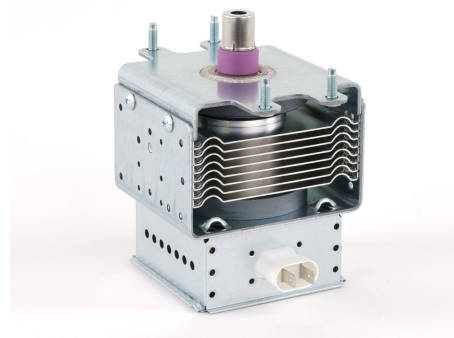

MAGNETRON - 1200010

Categories: Magnetrons

BILDERGALERIE

Tube Outline Dimensions (mm(Inch))

Tube Outline Dimensions (mm(Inch))

ADDITIONAL INFORMATION

Typ	Magnetron
OEM Item Number	2M137A-01BB
Output Power CW [W]	1250
Frequency [MHz]	2450
ISM Band	S-Band
Cooling	air-cooled
Orientation of HV and cooling connectors	0°
Fastening / Studs	4x M5 Bolt (Studs)
Orientation HV to fastening	0°
Magnet	Packaged magnet
Cooling Connector Type	-
Temperature sensor	-
Equivalent to	YJ1540
Equivalent to 2	010204