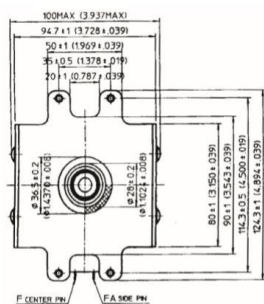

# MAGNETRON - 1200010

Categories: Magnetrons

## BILDERGALERIE

Tube Outline Dimensions (mm(Inch))

Tube Outline Dimensions (mm(Inch))

## ADDITIONAL INFORMATION

<b>Typ</b>	Magnetron
<b>OEM Item Number</b>	2M137A-01BB
<b>Output Power CW [W]</b>	1250
<b>Frequency [MHz]</b>	2450
<b>ISM Band</b>	S-Band
<b>Cooling</b>	air-cooled
<b>Orientation of HV and cooling connectors</b>	0°
<b>Fastening / Studs</b>	4x M5 Bolt (Studs)
<b>Orientation HV to fastening</b>	0°
<b>Magnet</b>	Packaged magnet
<b>Cooling Connector Type</b>	-
<b>Temperature sensor</b>	-
<b>Equivalent to</b>	YJ1540
<b>Equivalent to 2</b>	010204