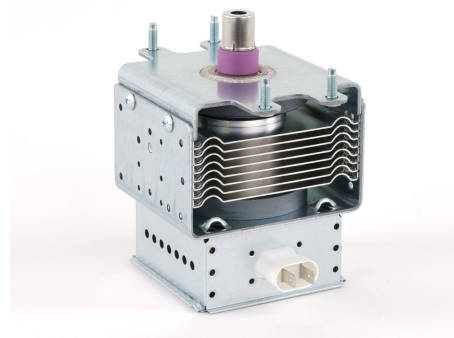

# MAGNETRON - 1200010

Categories: Magnetrons

## BILDERGALERIE

Tube Outline Dimensions (mm(Inch))

Tube Outline Dimensions (mm(Inch))

## ADDITIONAL INFORMATION

<b>Typ</b>	Magnetron
<b>OEM Item Number</b>	2M137A-01BB
<b>Output Power CW [W]</b>	1250
<b>Frequency [MHz]</b>	2450
<b>ISM Band</b>	S-Band
<b>Cooling</b>	air-cooled
<b>Orientation of HV and cooling connectors</b>	0°
<b>Fastening / Studs</b>	4x M5 Bolt (Studs)
<b>Orientation HV to fastening</b>	0°
<b>Magnet</b>	Packaged magnet
<b>Cooling Connector Type</b>	-
<b>Temperature sensor</b>	-
<b>Equivalent to</b>	YJ1540
<b>Equivalent to 2</b>	010204