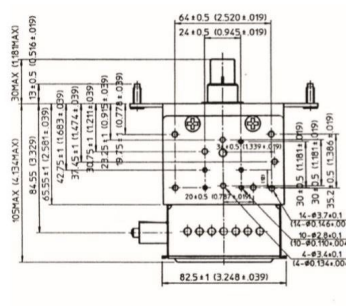

# MAGNETRON - 1200010

Categories: Magnetrons

## BILDERGALERIE

Tube Outline Dimensions (mm(Inch))

Tube Outline Dimensions (mm(Inch))

## ADDITIONAL INFORMATION

<b>Typ</b>	Magnetron
<b>OEM Item Number</b>	2M137A-01BB
<b>Output Power CW [W]</b>	1250
<b>Frequency [MHz]</b>	2450
<b>ISM Band</b>	S-Band
<b>Cooling</b>	air-cooled
<b>Orientation of HV and cooling connectors</b>	0°
<b>Fastening / Studs</b>	4x M5 Bolt (Studs)
<b>Orientation HV to fastening</b>	0°
<b>Magnet</b>	Packaged magnet
<b>Cooling Connector Type</b>	-
<b>Temperature sensor</b>	-
<b>Equivalent to</b>	YJ1540
<b>Equivalent to 2</b>	010204