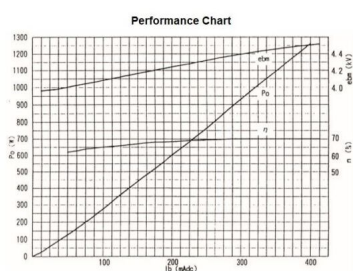

MAGNETRON - 1200010

Categories: Magnetrons

BILDERGALERIE

Tube Outline Dimensions (mm(Inch))

Tube Outline Dimensions (mm(Inch))

ADDITIONAL INFORMATION

Typ	Magnetron
OEM Item Number	2M137A-01BB
Output Power CW [W]	1250
Frequency [MHz]	2450
ISM Band	S-Band
Cooling	air-cooled
Orientation of HV and cooling connectors	0°
Fastening / Studs	4x M5 Bolt (Studs)
Orientation HV to fastening	0°
Magnet	Packaged magnet
Cooling Connector Type	-
Temperature sensor	-
Equivalent to	YJ1540
Equivalent to 2	010204