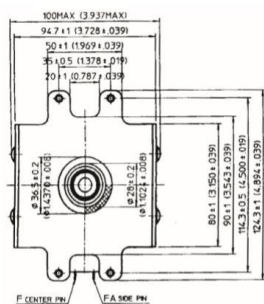

MAGNETRON - 1200010

Categories: Magnetrons

BILDERGALERIE

Tube Outline Dimensions (mm(Inch))

Tube Outline Dimensions (mm(Inch))

ADDITIONAL INFORMATION

Typ	Magnetron
OEM Item Number	2M137A-01BB
Output Power CW [W]	1250
Frequency [MHz]	2450
ISM Band	S-Band
Cooling	air-cooled
Orientation of HV and cooling connectors	0°
Fastening / Studs	4x M5 Bolt (Studs)
Orientation HV to fastening	0°
Magnet	Packaged magnet
Cooling Connector Type	-
Temperature sensor	-
Equivalent to	YJ1540
Equivalent to 2	010204