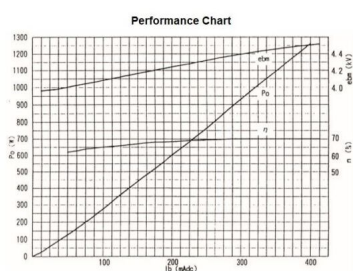

BILDERGALERIE

Tube Outline Dimensions (mm(Inch))