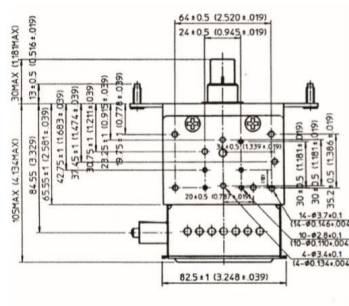

MAGNETRON - 1200010

Categories: Magnetrons

BILDERGALERIE

Tube Outline Dimensions (mm(Inch))

Tube Outline Dimensions (mm(Inch))

ADDITIONAL INFORMATION

Typ	Magnetron
OEM Item Number	2M137A-01BB
Output Power CW [W]	1250
Frequency [MHz]	2450
ISM Band	S-Band
Cooling	air-cooled
Orientation of HV and cooling connectors	0°
Fastening / Studs	4x M5 Bolt (Studs)
Orientation HV to fastening	0°
Magnet	Packaged magnet
Cooling Connector Type	-
Temperature sensor	-
Equivalent to	YJ1540
Equivalent to 2	010204