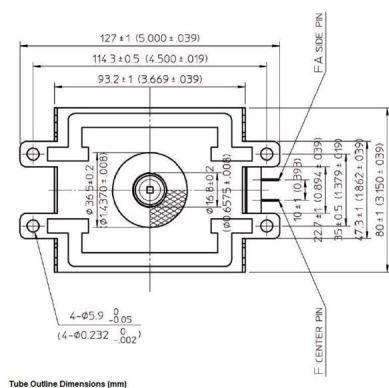

## ADDITIONAL INFORMATION

<b>Typ</b>	Magnetron
<b>OEM Item Number</b>	2M244-M23J1
<b>Output Power CW [W]</b>	1000
<b>Frequency [MHz]</b>	2450
<b>ISM Band</b>	S-Band
<b>Cooling</b>	air-cooled
<b>Orientation of HV and cooling connectors</b>	90°
<b>Fastening / Studs</b>	4 x Through-hole 5,8 (no studs)
<b>Orientation HV to fastening</b>	0°
<b>Magnet</b>	Packaged magnet
<b>Cooling Connector Type</b>	-
<b>Temperature sensor</b>	-