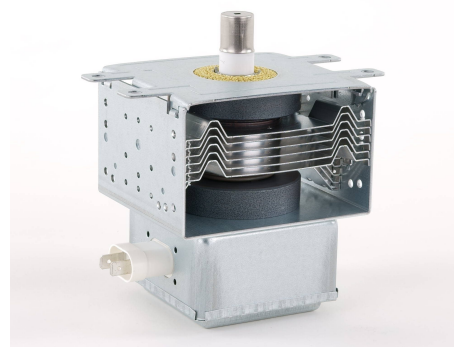

# MAGNETRON - 1200062

Categories: Magnetrons

## ADDITIONAL INFORMATION

<b>Typ</b>	Magnetron
<b>OEM Item Number</b>	2M244-M23J1
<b>Output Power CW [W]</b>	1000
<b>Frequency [MHz]</b>	2450
<b>ISM Band</b>	S-Band
<b>Cooling</b>	air-cooled
<b>Orientation of HV and cooling connectors</b>	90°
<b>Fastening / Studs</b>	4 x Through-hole 5,8 (no studs)
<b>Orientation HV to fastening</b>	0°
<b>Magnet</b>	Packaged magnet
<b>Cooling Connector Type</b>	-
<b>Temperature sensor</b>	-