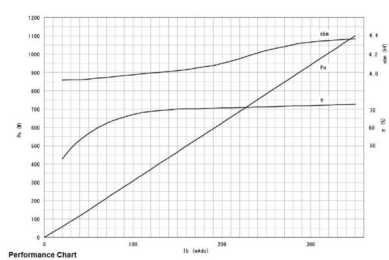

## ADDITIONAL INFORMATION

<b>Typ</b>	Magnetron
<b>OEM Item Number</b>	2M244-M23J1
<b>Output Power CW [W]</b>	1000
<b>Frequency [MHz]</b>	2450
<b>ISM Band</b>	S-Band
<b>Cooling</b>	air-cooled
<b>Orientation of HV and cooling connectors</b>	90°
<b>Fastening / Studs</b>	4 x Through-hole 5,8 (no studs)
<b>Orientation HV to fastening</b>	0°
<b>Magnet</b>	Packaged magnet
<b>Cooling Connector Type</b>	-
<b>Temperature sensor</b>	-