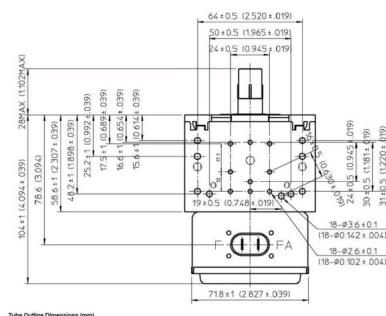

## ADDITIONAL INFORMATION

<b>Typ</b>	Magnetron
<b>OEM Item Number</b>	2M244-M23J1
<b>Output Power CW [W]</b>	1000
<b>Frequency [MHz]</b>	2450
<b>ISM Band</b>	S-Band
<b>Cooling</b>	air-cooled
<b>Orientation of HV and cooling connectors</b>	90°
<b>Fastening / Studs</b>	4 x Through-hole 5,8 (no studs)
<b>Orientation HV to fastening</b>	0°
<b>Magnet</b>	Packaged magnet
<b>Cooling Connector Type</b>	-
<b>Temperature sensor</b>	-