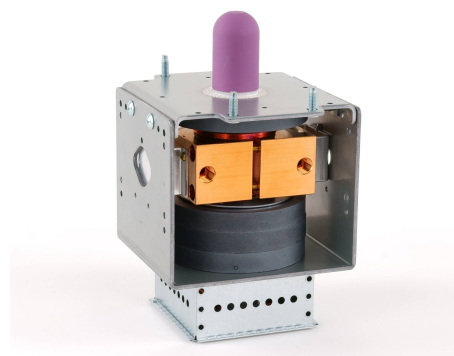

MAGNETRON - 1200075

Categories: Magnetrons

BILDERGALERIE

Tube Outline Dimensions (mm(inch))

Tube Outline Dimensions (mm(inch))

ADDITIONAL INFORMATION

Typ	Magnetron
OEM Item Number	2M265E-D36MG
Output Power CW [W]	3000
Frequency [MHz]	2450
ISM Band	S-Band
Cooling	water-cooled
Orientation of HV and cooling connectors	180°
Fastening / Studs	4x M5 Bolt (Studs)
Orientation HV to fastening	0°
Magnet	Packaged magnet
Cooling Connector Type	G1/8" Female Thread
Temperature sensor	-
Equivalent to	10207