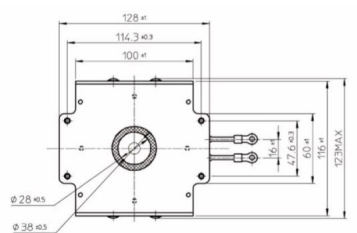

MAGNETRON - 1200075

Categories: Magnetrons

BILDERGALERIE

Tube Outline Dimensions (mm(inch))

Tube Outline Dimensions (mm(inch))

ADDITIONAL INFORMATION

Typ	Magnetron
OEM Item Number	2M265E-D36MG
Output Power CW [W]	3000
Frequency [MHz]	2450
ISM Band	S-Band
Cooling	water-cooled
Orientation of HV and cooling connectors	180°
Fastening / Studs	4x M5 Bolt (Studs)
Orientation HV to fastening	0°
Magnet	Packaged magnet
Cooling Connector Type	G1/8" Female Thread
Temperature sensor	-
Equivalent to	10207