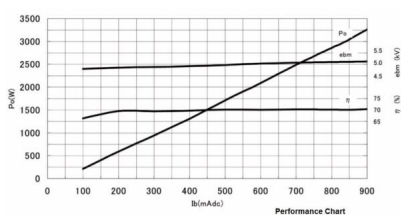

MAGNETRON - 1200075

Categories: Magnetrons

BILDERGALERIE

Tube Outline Dimensions (mm(inch))

Tube Outline Dimensions (mm(inch))

ADDITIONAL INFORMATION

Typ	Magnetron
OEM Item Number	2M265E-D36MG
Output Power CW [W]	3000
Frequency [MHz]	2450
ISM Band	S-Band
Cooling	water-cooled
Orientation of HV and cooling connectors	180°
Fastening / Studs	4x M5 Bolt (Studs)
Orientation HV to fastening	0°
Magnet	Packaged magnet
Cooling Connector Type	G1/8" Female Thread
Temperature sensor	-
Equivalent to	10207