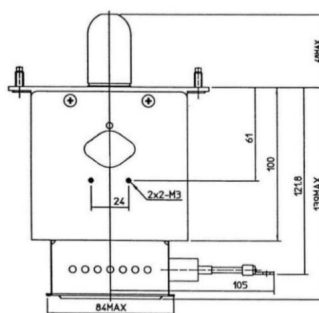

MAGNETRON - 1200075

Categories: Magnetrons

BILDERGALERIE

Tube Outline Dimensions (mm(inch))

Tube Outline Dimensions (mm(inch))

ADDITIONAL INFORMATION

Typ	Magnetron
OEM Item Number	2M265E-D36MG
Output Power CW [W]	3000
Frequency [MHz]	2450
ISM Band	S-Band
Cooling	water-cooled
Orientation of HV and cooling connectors	180°
Fastening / Studs	4x M5 Bolt (Studs)
Orientation HV to fastening	0°
Magnet	Packaged magnet
Cooling Connector Type	G1/8" Female Thread
Temperature sensor	-
Equivalent to	10207