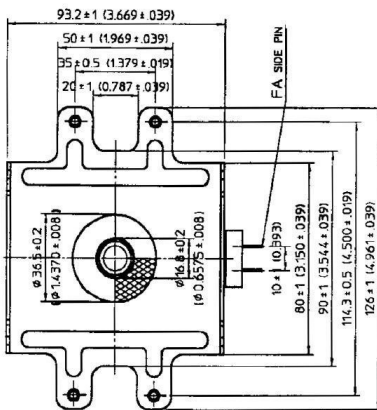

MAGNETRON - 1200103

Categories: Magnetrons

BILDERGALERIE

Tube Outline Dimensions (mm(inch))

Tube Outline Dimensions (mm(inch))

Tube Outline Dimensions (mm(inch))

ADDITIONAL INFORMATION

Typ	Magnetron
OEM Item Number	2M244-M10J1
Output Power CW [W]	1000
Frequency [MHz]	2450
ISM Band	S-Band
Cooling	air-cooled
Orientation of HV and cooling connectors	90°
Fastening / Studs	4x M5 Bolt (Studs)
Orientation HV to fastening	90°
Magnet	Packaged magnet
Cooling Connector Type	-
Temperature sensor	-