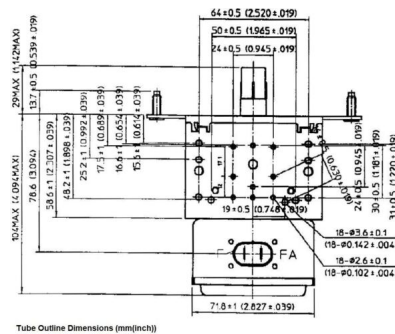

MAGNETRON - 1200103

Categories: Magnetrons

BILDERGALERIE