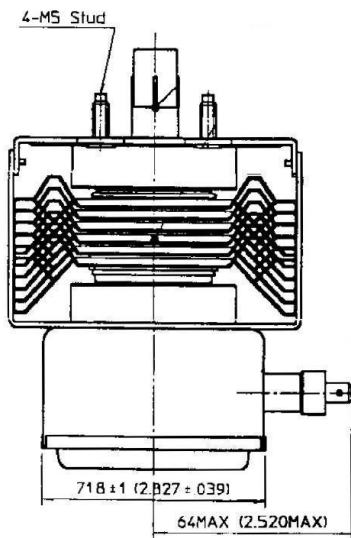

BILDERGALERIE

Tube Outline Dimensions (mm(inch))