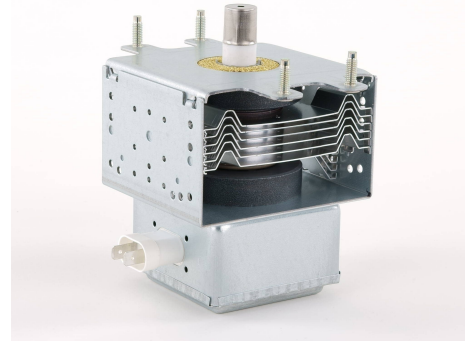

MAGNETRON - 1200103

Categories: Magnetrons

BILDERGALERIE

Tube Outline Dimensions (mm(inch))

Tube Outline Dimensions (mm(inch))

Tube Outline Dimensions (mm(inch))

ADDITIONAL INFORMATION

Typ	Magnetron
OEM Item Number	2M244-M10J1
Output Power CW [W]	1000
Frequency [MHz]	2450
ISM Band	S-Band
Cooling	air-cooled
Orientation of HV and cooling connectors	90°
Fastening / Studs	4x M5 Bolt (Studs)
Orientation HV to fastening	90°
Magnet	Packaged magnet
Cooling Connector Type	-
Temperature sensor	-