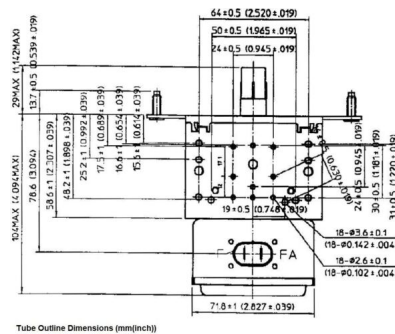

## BILDERGALERIE

Tube Outline Dimensions (mm(inch))

Tube Outline Dimensions (mm(inch))

## ADDITIONAL INFORMATION

<b>Typ</b>	Magnetron
<b>OEM Item Number</b>	2M244-M10J1
<b>Output Power CW [W]</b>	1000
<b>Frequency [MHz]</b>	2450
<b>ISM Band</b>	S-Band
<b>Cooling</b>	air-cooled
<b>Orientation of HV and cooling connectors</b>	90°
<b>Fastening / Studs</b>	4x M5 Bolt (Studs)
<b>Orientation HV to fastening</b>	90°
<b>Magnet</b>	Packaged magnet
<b>Cooling Connector Type</b>	-
<b>Temperature sensor</b>	-