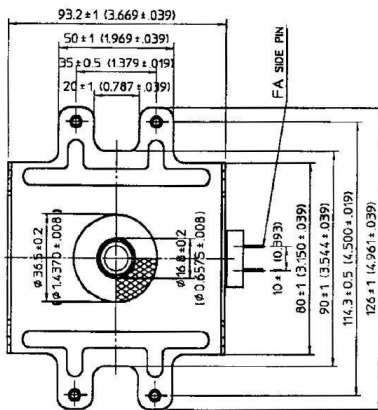

# MAGNETRON - 1200103

Categories: Magnetrons

## BILDERGALERIE

Tube Outline Dimensions (mm(inch))

Tube Outline Dimensions (mm(inch))

## ADDITIONAL INFORMATION

<b>Typ</b>	Magnetron
<b>OEM Item Number</b>	2M244-M10J1
<b>Output Power CW [W]</b>	1000
<b>Frequency [MHz]</b>	2450
<b>ISM Band</b>	S-Band
<b>Cooling</b>	air-cooled
<b>Orientation of HV and cooling connectors</b>	90°
<b>Fastening / Studs</b>	4x M5 Bolt (Studs)
<b>Orientation HV to fastening</b>	90°
<b>Magnet</b>	Packaged magnet
<b>Cooling Connector Type</b>	-
<b>Temperature sensor</b>	-