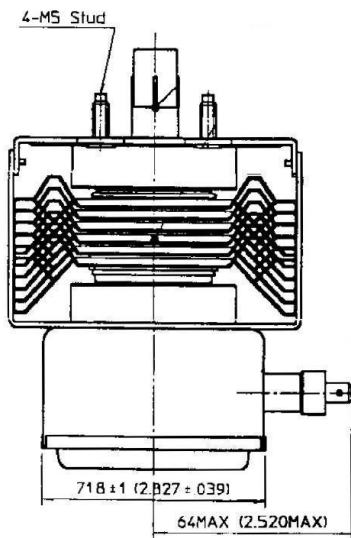

## BILDERGALERIE

Tube Outline Dimensions (mm(inch))

Tube Outline Dimensions (mm(inch))

## ADDITIONAL INFORMATION

<b>Typ</b>	Magnetron
<b>OEM Item Number</b>	2M244-M10J1
<b>Output Power CW [W]</b>	1000
<b>Frequency [MHz]</b>	2450
<b>ISM Band</b>	S-Band
<b>Cooling</b>	air-cooled
<b>Orientation of HV and cooling connectors</b>	90°
<b>Fastening / Studs</b>	4x M5 Bolt (Studs)
<b>Orientation HV to fastening</b>	90°
<b>Magnet</b>	Packaged magnet
<b>Cooling Connector Type</b>	-
<b>Temperature sensor</b>	-