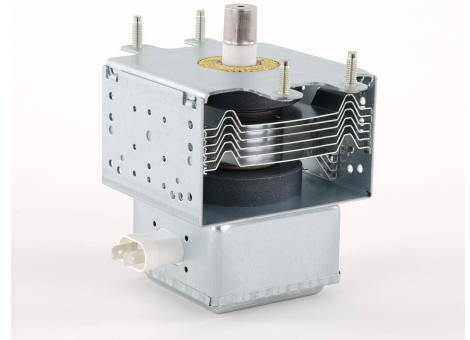

# MAGNETRON - 1200103

Categories: Magnetrons

## BILDERGALERIE

Tube Outline Dimensions (mm(inch))

Tube Outline Dimensions (mm(inch))

## ADDITIONAL INFORMATION

<b>Typ</b>	Magnetron
<b>OEM Item Number</b>	2M244-M10J1
<b>Output Power CW [W]</b>	1000
<b>Frequency [MHz]</b>	2450
<b>ISM Band</b>	S-Band
<b>Cooling</b>	air-cooled
<b>Orientation of HV and cooling connectors</b>	90°
<b>Fastening / Studs</b>	4x M5 Bolt (Studs)
<b>Orientation HV to fastening</b>	90°
<b>Magnet</b>	Packaged magnet
<b>Cooling Connector Type</b>	-
<b>Temperature sensor</b>	-