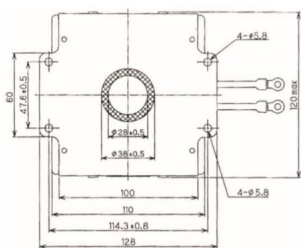

## BILDERGALERIE

Performance Chart

Tube Outline Dimensions (mm(inch))

## ADDITIONAL INFORMATION

<b>Typ</b>	Magnetron
<b>OEM Item Number</b>	2M130-71
<b>Output Power CW [W]</b>	2000
<b>Frequency [MHz]</b>	2450
<b>ISM Band</b>	S-Band
<b>Cooling</b>	air-cooled
<b>Orientation of HV and cooling connectors</b>	0°
<b>Fastening / Studs</b>	4 x Through-hole 5,8 (no studs)
<b>Orientation HV to fastening</b>	0°
<b>Magnet</b>	Packaged magnet
<b>Cooling Connector Type</b>	-
<b>Temperature sensor</b>	-