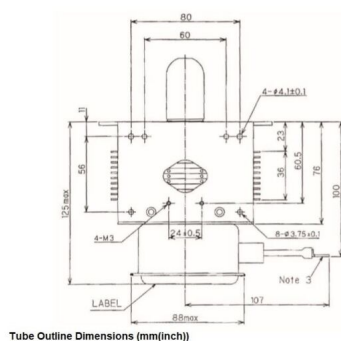

## BILDERGALERIE

Performance Chart

Tube Outline Dimensions (mm(inch))

## ADDITIONAL INFORMATION

<b>Typ</b>	Magnetron
<b>OEM Item Number</b>	2M130-71
<b>Output Power CW [W]</b>	2000
<b>Frequency [MHz]</b>	2450
<b>ISM Band</b>	S-Band
<b>Cooling</b>	air-cooled
<b>Orientation of HV and cooling connectors</b>	0°
<b>Fastening / Studs</b>	4 x Through-hole 5,8 (no studs)
<b>Orientation HV to fastening</b>	0°
<b>Magnet</b>	Packaged magnet
<b>Cooling Connector Type</b>	-
<b>Temperature sensor</b>	-