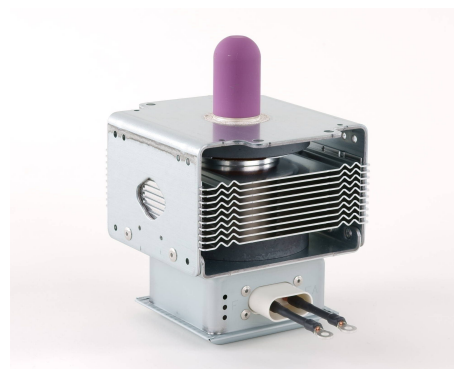

# MAGNETRON - 1200172

Categories: Magnetrons

## ADDITIONAL INFORMATION

<b>Typ</b>	Magnetron
<b>OEM Item Number</b>	2M130-71
<b>Output Power CW [W]</b>	2000
<b>Frequency [MHz]</b>	2450
<b>ISM Band</b>	S-Band
<b>Cooling</b>	air-cooled
<b>Orientation of HV and cooling connectors</b>	0°
<b>Fastening / Studs</b>	4 x Through-hole 5,8 (no studs)
<b>Orientation HV to fastening</b>	0°
<b>Magnet</b>	Packaged magnet
<b>Cooling Connector Type</b>	-
<b>Temperature sensor</b>	-