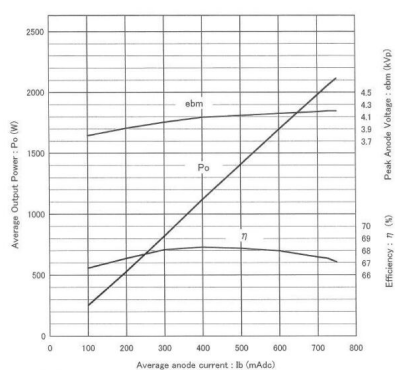

## BILDERGALERIE

Performance Chart

Tube Outline Dimensions (mm(inch))