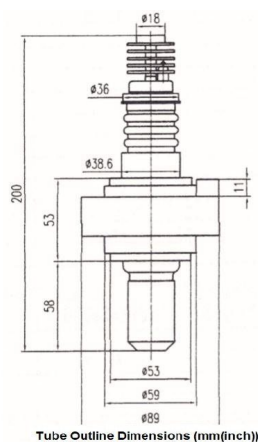

## BILDERGALERIE

Tube Outline Dimensions (mm(inch))

## ADDITIONAL INFORMATION

<b>Typ</b>	Magnetron
<b>OEM Item Number</b>	CK-2091T
<b>Output Power CW [W]</b>	15000
<b>Frequency [MHz]</b>	2450
<b>ISM Band</b>	S-Band
<b>Cooling</b>	air-cooled & water-cooled
<b>Orientation of HV and cooling connectors</b>	-
<b>Fastening / Studs</b>	including pole piece
<b>Orientation HV to fastening</b>	-
<b>Magnet</b>	-
<b>Cooling Connector Type</b>	G1/8" Female Thread
<b>Temperature sensor</b>	-