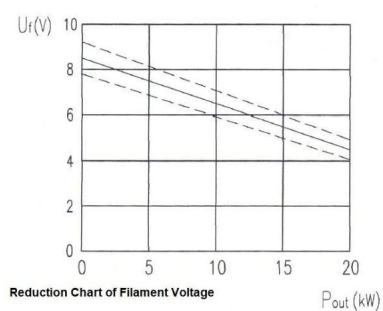

## BILDERGALERIE

Tube Outline Dimensions (mm(inch))

## ADDITIONAL INFORMATION

<b>Typ</b>	Magnetron
<b>OEM Item Number</b>	CK-2091T
<b>Output Power CW [W]</b>	15000
<b>Frequency [MHz]</b>	2450
<b>ISM Band</b>	S-Band
<b>Cooling</b>	air-cooled & water-cooled
<b>Orientation of HV and cooling connectors</b>	-
<b>Fastening / Studs</b>	including pole piece
<b>Orientation HV to fastening</b>	-
<b>Magnet</b>	-
<b>Cooling Connector Type</b>	G1/8" Female Thread
<b>Temperature sensor</b>	-