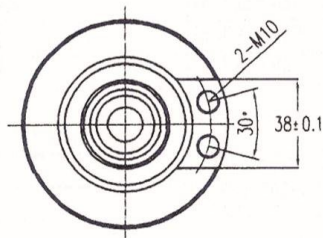

MAGNETRON - 1200223

Categories: Magnetrons

BILDERGALERIE

Tube Outline Dimensions (mm(inch))

Tube Outline Dimensions (mm(inch))

ADDITIONAL INFORMATION

| | |
|---|---------------------------|
| Typ | Magnetron |
| OEM Item Number | CK-2091T |
| Output Power CW [W] | 15000 |
| Frequency [MHz] | 2450 |
| ISM Band | S-Band |
| Cooling | air-cooled & water-cooled |
| Orientation of HV and cooling connectors | - |
| Fastening / Studs | including pole piece |
| Orientation HV to fastening | - |
| Magnet | - |
| Cooling Connector Type | G1/8" Female Thread |
| Temperature sensor | - |