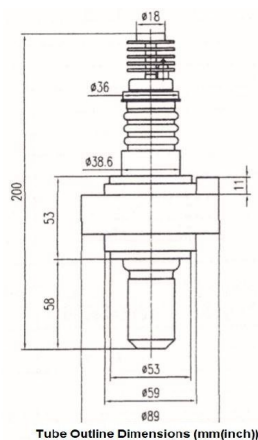

MAGNETRON - 1200223

Categories: Magnetrons

BILDERGALERIE

Tube Outline Dimensions (mm(inch))

Tube Outline Dimensions (mm(inch))

ADDITIONAL INFORMATION

| | |
|---|---------------------------|
| Typ | Magnetron |
| OEM Item Number | CK-2091T |
| Output Power CW [W] | 15000 |
| Frequency [MHz] | 2450 |
| ISM Band | S-Band |
| Cooling | air-cooled & water-cooled |
| Orientation of HV and cooling connectors | - |
| Fastening / Studs | including pole piece |
| Orientation HV to fastening | - |
| Magnet | - |
| Cooling Connector Type | G1/8" Female Thread |
| Temperature sensor | - |