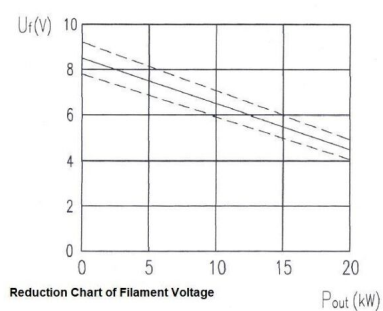

MAGNETRON - 1200223

Categories: Magnetrons

BILDERGALERIE

Tube Outline Dimensions (mm(inch))

Tube Outline Dimensions (mm(inch))

ADDITIONAL INFORMATION

| | |
|---|---------------------------|
| Typ | Magnetron |
| OEM Item Number | CK-2091T |
| Output Power CW [W] | 15000 |
| Frequency [MHz] | 2450 |
| ISM Band | S-Band |
| Cooling | air-cooled & water-cooled |
| Orientation of HV and cooling connectors | - |
| Fastening / Studs | including pole piece |
| Orientation HV to fastening | - |
| Magnet | - |
| Cooling Connector Type | G1/8" Female Thread |
| Temperature sensor | - |