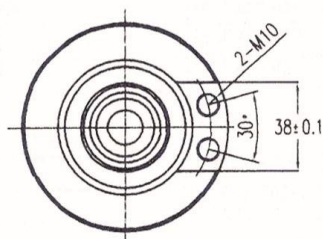

## BILDERGALERIE

Tube Outline Dimensions (mm(inch))

## ADDITIONAL INFORMATION

<b>Typ</b>	Magnetron
<b>OEM Item Number</b>	CK-2091T
<b>Output Power CW [W]</b>	15000
<b>Frequency [MHz]</b>	2450
<b>ISM Band</b>	S-Band
<b>Cooling</b>	air-cooled & water-cooled
<b>Orientation of HV and cooling connectors</b>	-
<b>Fastening / Studs</b>	including pole piece
<b>Orientation HV to fastening</b>	-
<b>Magnet</b>	-
<b>Cooling Connector Type</b>	G1/8" Female Thread
<b>Temperature sensor</b>	-