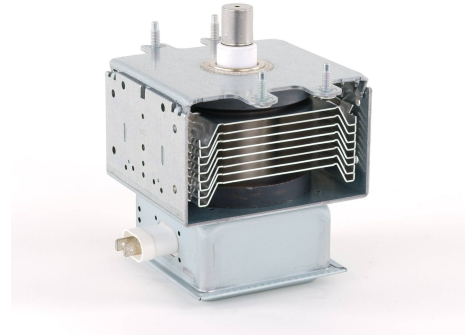

MAGNETRON - 1200339

Categories: Magnetrons

BILDERGALERIE

Tube Outline Dimensions (mm(inch))

Tube Outline Dimensions (mm(inch))

Tube Outline Dimensions (mm(inch))

ADDITIONAL INFORMATION

Typ	Magnetron
OEM Item Number	2M121A-72
Output Power CW [W]	1450
Frequency [MHz]	2450
ISM Band	S-Band
Cooling	air-cooled
Orientation of HV and cooling connectors	90°
Fastening / Studs	4x M5 Bolt (Studs)
Orientation HV to fastening	90°
Magnet	Packaged magnet
Cooling Connector Type	-
Temperature sensor	-