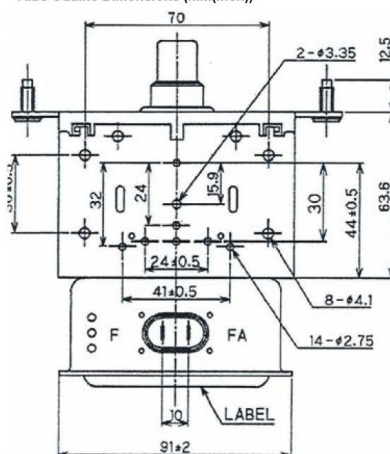

MAGNETRON - 1200339

Categories: Magnetrons

BILDERGALERIE

Tube Outline Dimensions (mm(inch))

Tube Outline Dimensions (mm(inch))

Tube Outline Dimensions (mm(inch))

ADDITIONAL INFORMATION

Typ	Magnetron
OEM Item Number	2M121A-72
Output Power CW [W]	1450
Frequency [MHz]	2450
ISM Band	S-Band
Cooling	air-cooled
Orientation of HV and cooling connectors	90°
Fastening / Studs	4x M5 Bolt (Studs)
Orientation HV to fastening	90°
Magnet	Packaged magnet
Cooling Connector Type	-
Temperature sensor	-