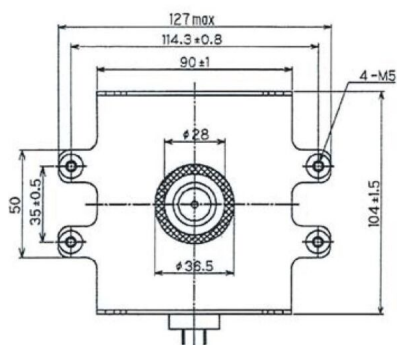

MAGNETRON - 1200339

Categories: Magnetrons

BILDERGALERIE

Tube Outline Dimensions (mm(inch))

Tube Outline Dimensions (mm(inch))

Tube Outline Dimensions (mm(inch))

ADDITIONAL INFORMATION

Typ	Magnetron
OEM Item Number	2M121A-72
Output Power CW [W]	1450
Frequency [MHz]	2450
ISM Band	S-Band
Cooling	air-cooled
Orientation of HV and cooling connectors	90°
Fastening / Studs	4x M5 Bolt (Studs)
Orientation HV to fastening	90°
Magnet	Packaged magnet
Cooling Connector Type	-
Temperature sensor	-