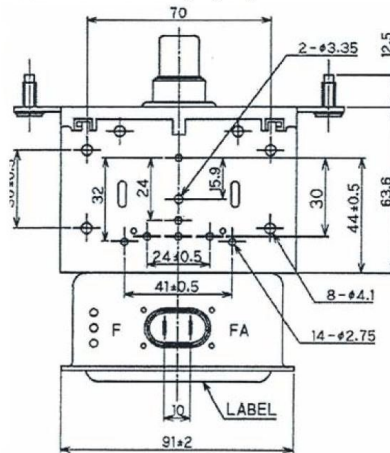

MAGNETRON - 1200339

Categories: Magnetrons

BILDERGALERIE

Tube Outline Dimensions (mm(inch))

Tube Outline Dimensions (mm(inch))

Tube Outline Dimensions (mm(inch))

ADDITIONAL INFORMATION

Typ	Magnetron
OEM Item Number	2M121A-72
Output Power CW [W]	1450
Frequency [MHz]	2450
ISM Band	S-Band
Cooling	air-cooled
Orientation of HV and cooling connectors	90°
Fastening / Studs	4x M5 Bolt (Studs)
Orientation HV to fastening	90°
Magnet	Packaged magnet
Cooling Connector Type	-
Temperature sensor	-