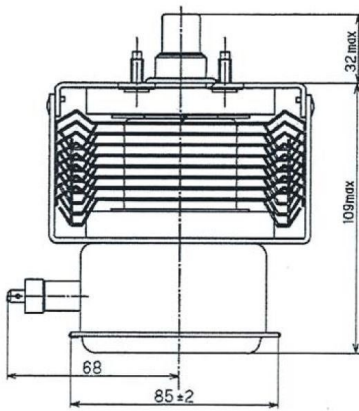

MAGNETRON - 1200339

Categories: Magnetrons

BILDERGALERIE

Tube Outline Dimensions (mm(inch))

Tube Outline Dimensions (mm(inch))

Tube Outline Dimensions (mm(inch))

ADDITIONAL INFORMATION

Typ	Magnetron
OEM Item Number	2M121A-72
Output Power CW [W]	1450
Frequency [MHz]	2450
ISM Band	S-Band
Cooling	air-cooled
Orientation of HV and cooling connectors	90°
Fastening / Studs	4x M5 Bolt (Studs)
Orientation HV to fastening	90°
Magnet	Packaged magnet
Cooling Connector Type	-
Temperature sensor	-