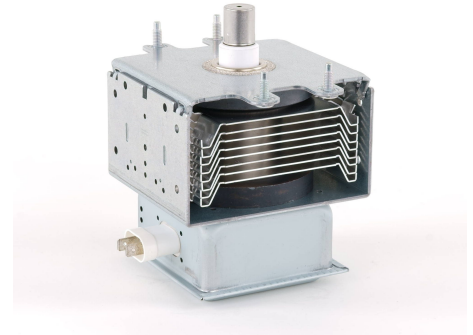

MAGNETRON - 1200339

Categories: Magnetrons

BILDERGALERIE

Tube Outline Dimensions (mm(inch))

Tube Outline Dimensions (mm(inch))

Tube Outline Dimensions (mm(inch))

ADDITIONAL INFORMATION

Typ	Magnetron
OEM Item Number	2M121A-72
Output Power CW [W]	1450
Frequency [MHz]	2450
ISM Band	S-Band
Cooling	air-cooled
Orientation of HV and cooling connectors	90°
Fastening / Studs	4x M5 Bolt (Studs)
Orientation HV to fastening	90°
Magnet	Packaged magnet
Cooling Connector Type	-
Temperature sensor	-