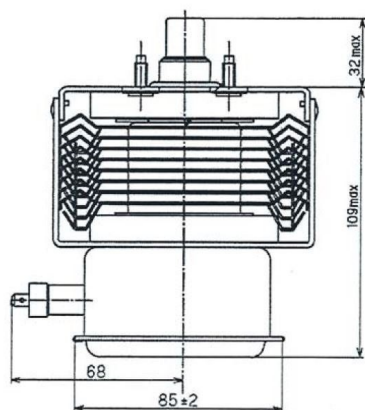

MAGNETRON - 1200339

Categories: Magnetrons

BILDERGALERIE

Tube Outline Dimensions (mm(inch))

Tube Outline Dimensions (mm(inch))

Tube Outline Dimensions (mm(inch))

ADDITIONAL INFORMATION

Typ	Magnetron
OEM Item Number	2M121A-72
Output Power CW [W]	1450
Frequency [MHz]	2450
ISM Band	S-Band
Cooling	air-cooled
Orientation of HV and cooling connectors	90°
Fastening / Studs	4x M5 Bolt (Studs)
Orientation HV to fastening	90°
Magnet	Packaged magnet
Cooling Connector Type	-
Temperature sensor	-