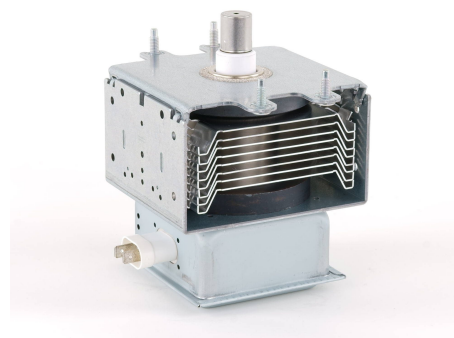

MAGNETRON - 1200339

Categories: Magnetrons

BILDERGALERIE

Tube Outline Dimensions (mm(inch))

Tube Outline Dimensions (mm(inch))

Tube Outline Dimensions (mm(inch))

ADDITIONAL INFORMATION

Typ	Magnetron
OEM Item Number	2M121A-72
Output Power CW [W]	1450
Frequency [MHz]	2450
ISM Band	S-Band
Cooling	air-cooled
Orientation of HV and cooling connectors	90°
Fastening / Studs	4x M5 Bolt (Studs)
Orientation HV to fastening	90°
Magnet	Packaged magnet
Cooling Connector Type	-
Temperature sensor	-