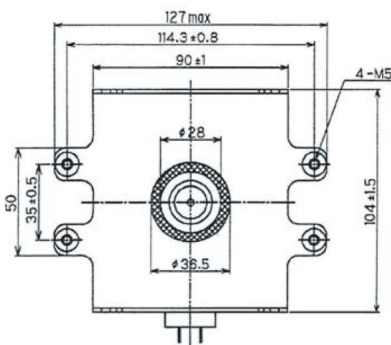

MAGNETRON - 1200339

Categories: Magnetrons

BILDERGALERIE

Tube Outline Dimensions (mm(inch))

Tube Outline Dimensions (mm(inch))

Tube Outline Dimensions (mm(inch))

ADDITIONAL INFORMATION

Typ	Magnetron
OEM Item Number	2M121A-72
Output Power CW [W]	1450
Frequency [MHz]	2450
ISM Band	S-Band
Cooling	air-cooled
Orientation of HV and cooling connectors	90°
Fastening / Studs	4x M5 Bolt (Studs)
Orientation HV to fastening	90°
Magnet	Packaged magnet
Cooling Connector Type	-
Temperature sensor	-