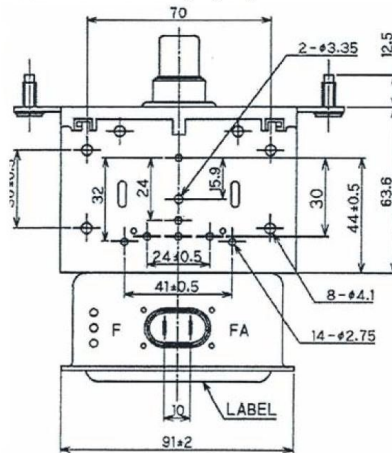

MAGNETRON - 1200339

Categories: Magnetrons

BILDERGALERIE

Tube Outline Dimensions (mm(inch))

Tube Outline Dimensions (mm(inch))

Tube Outline Dimensions (mm(inch))

ADDITIONAL INFORMATION

Typ	Magnetron
OEM Item Number	2M121A-72
Output Power CW [W]	1450
Frequency [MHz]	2450
ISM Band	S-Band
Cooling	air-cooled
Orientation of HV and cooling connectors	90°
Fastening / Studs	4x M5 Bolt (Studs)
Orientation HV to fastening	90°
Magnet	Packaged magnet
Cooling Connector Type	-
Temperature sensor	-