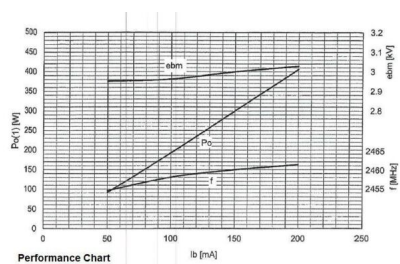

MAGNETRON - 1200354

Categories: Magnetrons

BILDERGALERIE

ADDITIONAL INFORMATION

| | |
|---|---------------------------------|
| Typ | Magnetron |
| OEM Item Number | TO300-M23J1 |
| Output Power CW [W] | 300 |
| Frequency [MHz] | 2450 |
| ISM Band | S-Band |
| Cooling | air-cooled |
| Orientation of HV and cooling connectors | 90° |
| Fastening / Studs | 4 x Through-hole 5,8 (no studs) |
| Orientation HV to fastening | 0° |
| Magnet | Packaged magnet |
| Cooling Connector Type | - |
| Temperature sensor | - |