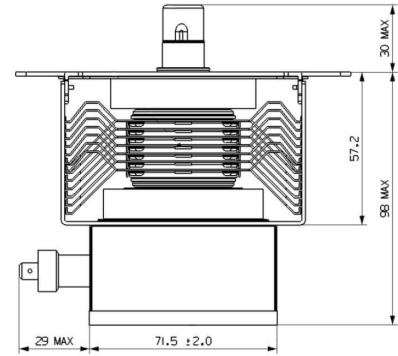

MAGNETRON - 1200382

Categories: Magnetrons

Tube Outline Dimensions (mm(inch))

BILDERGALERIE

Tube Outline Dimensions (mm(inch))

ADDITIONAL INFORMATION

Typ	Magnetron
OEM Item Number	1200382
Output Power CW [W]	1000
Frequency [MHz]	2450
ISM Band	S-Band
Cooling	air-cooled
Orientation of HV and cooling connectors	90°
Fastening / Studs	4 x Through-hole 5,8 (no studs)
Orientation HV to fastening	0°
Magnet	Packaged magnet
Cooling Connector Type	-
Temperature sensor	-