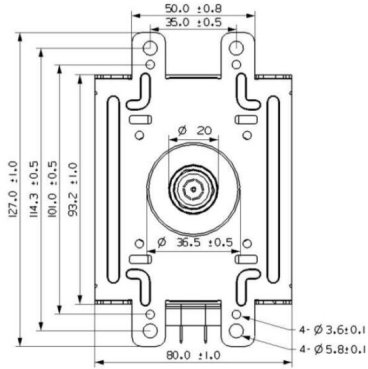

MAGNETRON - 1200382

Categories: Magnetrons

Tube Outline Dimensions (mm(inch))

BILDERGALERIE

Tube Outline Dimensions (mm(inch))

ADDITIONAL INFORMATION

Typ	Magnetron
OEM Item Number	1200382
Output Power CW [W]	1000
Frequency [MHz]	2450
ISM Band	S-Band
Cooling	air-cooled
Orientation of HV and cooling connectors	90°
Fastening / Studs	4 x Through-hole 5,8 (no studs)
Orientation HV to fastening	0°
Magnet	Packaged magnet
Cooling Connector Type	-
Temperature sensor	-