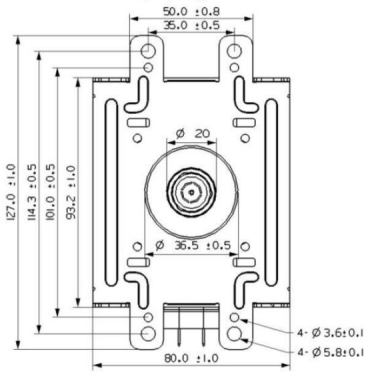

MAGNETRON - 1200382

Categories: Magnetrons

Tube Outline Dimensions (mm(inch))

BILDERGALERIE

Tube Outline Dimensions (mm(inch))

ADDITIONAL INFORMATION

Typ	Magnetron
OEM Item Number	1200382
Output Power CW [W]	1000
Frequency [MHz]	2450
ISM Band	S-Band
Cooling	air-cooled
Orientation of HV and cooling connectors	90°
Fastening / Studs	4 x Through-hole 5,8 (no studs)
Orientation HV to fastening	0°
Magnet	Packaged magnet
Cooling Connector Type	-
Temperature sensor	-