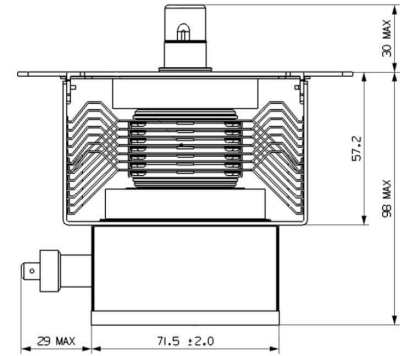

MAGNETRON - 1200382

Categories: Magnetrons

Tube Outline Dimensions (mm(inch))

BILDERGALERIE

Tube Outline Dimensions (mm(inch))

ADDITIONAL INFORMATION

Typ	Magnetron
OEM Item Number	1200382
Output Power CW [W]	1000
Frequency [MHz]	2450
ISM Band	S-Band
Cooling	air-cooled
Orientation of HV and cooling connectors	90°
Fastening / Studs	4 x Through-hole 5,8 (no studs)
Orientation HV to fastening	0°
Magnet	Packaged magnet
Cooling Connector Type	-
Temperature sensor	-