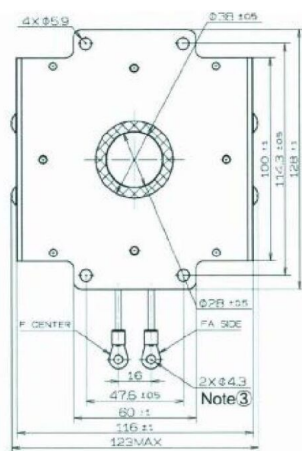

# MAGNETRON - 1200387

Categories: Magnetrons

## BILDERGALERIE

Tube Outline Dimensions (mm(inch))

Tube Outline Dimensions (mm(inch))

Tube Outline Dimensions (mm(inch))

## ADDITIONAL INFORMATION

<b>Typ</b>	Magnetron
<b>OEM Item Number</b>	PM266E-B46MG
<b>Output Power CW [W]</b>	3000
<b>Frequency [MHz]</b>	2455
<b>ISM Band</b>	S-Band
<b>Cooling</b>	water-cooled
<b>Orientation of HV and cooling connectors</b>	180°
<b>Fastening / Studs</b>	4 x Through-hole 5,8 (no studs)
<b>Orientation HV to fastening</b>	0°
<b>Magnet</b>	Packaged magnet
<b>Cooling Connector Type</b>	G1/8" Female Thread
<b>Temperature sensor</b>	Non