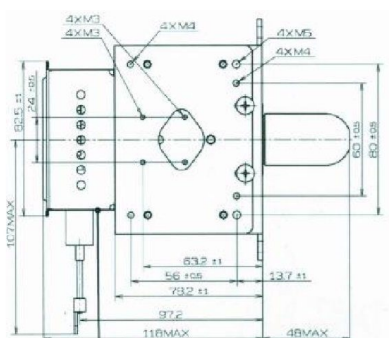

## BILDERGALERIE

Tube Outline Dimensions (mm(inch))

Tube Outline Dimensions (mm(inch))

Tube Outline Dimensions (mm(inch))

## ADDITIONAL INFORMATION

<b>Typ</b>	Magnetron
<b>OEM Item Number</b>	PM266E-B46MG
<b>Output Power CW [W]</b>	3000
<b>Frequency [MHz]</b>	2455
<b>ISM Band</b>	S-Band
<b>Cooling</b>	water-cooled
<b>Orientation of HV and cooling connectors</b>	180°
<b>Fastening / Studs</b>	4 x Through-hole 5,8 (no studs)
<b>Orientation HV to fastening</b>	0°
<b>Magnet</b>	Packaged magnet
<b>Cooling Connector Type</b>	G1/8" Female Thread
<b>Temperature sensor</b>	Non