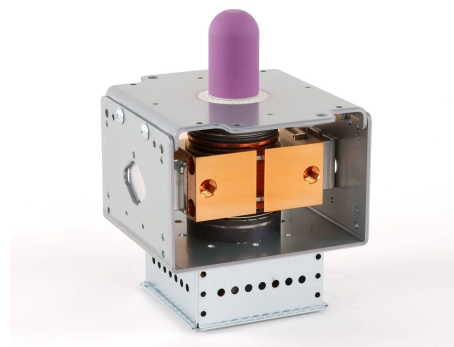

# MAGNETRON - 1200387

Categories: Magnetrons

## BILDERGALERIE

Tube Outline Dimensions (mm(inch))

Tube Outline Dimensions (mm(inch))

Tube Outline Dimensions (mm(inch))

## ADDITIONAL INFORMATION

<b>Typ</b>	Magnetron
<b>OEM Item Number</b>	PM266E-B46MG
<b>Output Power CW [W]</b>	3000
<b>Frequency [MHz]</b>	2455
<b>ISM Band</b>	S-Band
<b>Cooling</b>	water-cooled
<b>Orientation of HV and cooling connectors</b>	180°
<b>Fastening / Studs</b>	4 x Through-hole 5,8 (no studs)
<b>Orientation HV to fastening</b>	0°
<b>Magnet</b>	Packaged magnet
<b>Cooling Connector Type</b>	G1/8" Female Thread
<b>Temperature sensor</b>	Non