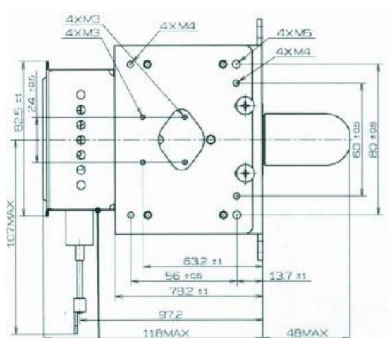

MAGNETRON - 1200387

Categories: Magnetrons

BILDERGALERIE

Tube Outline Dimensions (mm(inch))

Tube Outline Dimensions (mm(inch))

Tube Outline Dimensions (mm(inch))

ADDITIONAL INFORMATION

Typ	Magnetron
OEM Item Number	PM266E-B46MG
Output Power CW [W]	3000
Frequency [MHz]	2455
ISM Band	S-Band
Cooling	water-cooled
Orientation of HV and cooling connectors	180°
Fastening / Studs	4 x Through-hole 5,8 (no studs)
Orientation HV to fastening	0°
Magnet	Packaged magnet
Cooling Connector Type	G1/8" Female Thread
Temperature sensor	Non