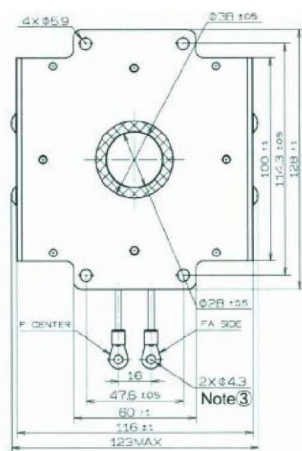

MAGNETRON - 1200387

Categories: Magnetrons

BILDERGALERIE

Tube Outline Dimensions (mm(inch))

Tube Outline Dimensions (mm(inch))

Tube Outline Dimensions (mm(inch))

ADDITIONAL INFORMATION

Typ	Magnetron
OEM Item Number	PM266E-B46MG
Output Power CW [W]	3000
Frequency [MHz]	2455
ISM Band	S-Band
Cooling	water-cooled
Orientation of HV and cooling connectors	180°
Fastening / Studs	4 x Through-hole 5,8 (no studs)
Orientation HV to fastening	0°
Magnet	Packaged magnet
Cooling Connector Type	G1/8" Female Thread
Temperature sensor	Non