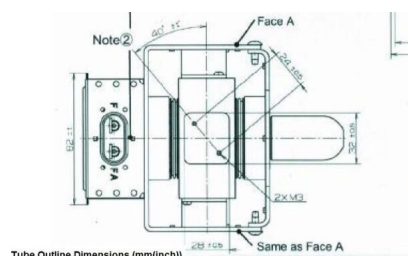

MAGNETRON - 1200387

Categories: Magnetrons

BILDERGALERIE

Tube Outline Dimensions (mm(inch))

Tube Outline Dimensions (mm(inch))

Tube Outline Dimensions (mm(inch))

ADDITIONAL INFORMATION

Typ	Magnetron
OEM Item Number	PM266E-B46MG
Output Power CW [W]	3000
Frequency [MHz]	2455
ISM Band	S-Band
Cooling	water-cooled
Orientation of HV and cooling connectors	180°
Fastening / Studs	4 x Through-hole 5,8 (no studs)
Orientation HV to fastening	0°
Magnet	Packaged magnet
Cooling Connector Type	G1/8" Female Thread
Temperature sensor	Non