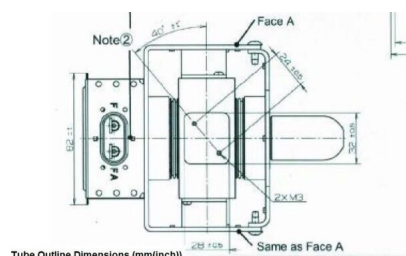

MAGNETRON - 1200387

Categories: Magnetrons

BILDERGALERIE

Tube Outline Dimensions (mm(inch))

Tube Outline Dimensions (mm(inch))

Tube Outline Dimensions (mm(inch))

ADDITIONAL INFORMATION

Typ	Magnetron
OEM Item Number	PM266E-B46MG
Output Power CW [W]	3000
Frequency [MHz]	2455
ISM Band	S-Band
Cooling	water-cooled
Orientation of HV and cooling connectors	180°
Fastening / Studs	4 x Through-hole 5,8 (no studs)
Orientation HV to fastening	0°
Magnet	Packaged magnet
Cooling Connector Type	G1/8" Female Thread
Temperature sensor	Non