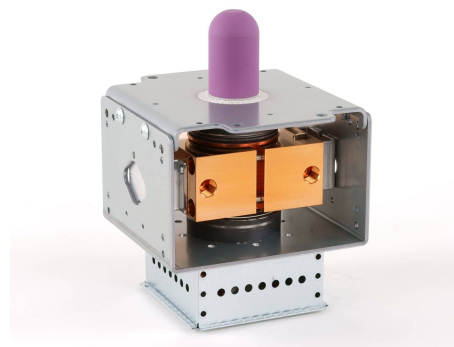

MAGNETRON - 1200387

Categories: Magnetrons

BILDERGALERIE

Tube Outline Dimensions (mm(inch))

Tube Outline Dimensions (mm(inch))

Tube Outline Dimensions (mm(inch))

ADDITIONAL INFORMATION

Typ	Magnetron
OEM Item Number	PM266E-B46MG
Output Power CW [W]	3000
Frequency [MHz]	2455
ISM Band	S-Band
Cooling	water-cooled
Orientation of HV and cooling connectors	180°
Fastening / Studs	4 x Through-hole 5,8 (no studs)
Orientation HV to fastening	0°
Magnet	Packaged magnet
Cooling Connector Type	G1/8" Female Thread
Temperature sensor	Non