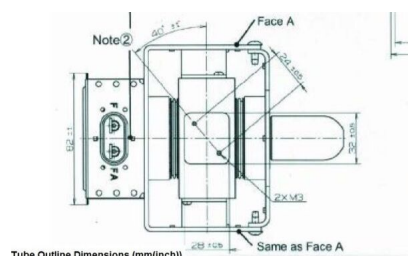

## BILDERGALERIE

Tube Outline Dimensions (mm(inch))

Tube Outline Dimensions (mm(inch))

Tube Outline Dimensions (mm(inch))

## ADDITIONAL INFORMATION

<b>Typ</b>	Magnetron
<b>OEM Item Number</b>	PM266E-B46MG
<b>Output Power CW [W]</b>	3000
<b>Frequency [MHz]</b>	2455
<b>ISM Band</b>	S-Band
<b>Cooling</b>	water-cooled
<b>Orientation of HV and cooling connectors</b>	180°
<b>Fastening / Studs</b>	4 x Through-hole 5,8 (no studs)
<b>Orientation HV to fastening</b>	0°
<b>Magnet</b>	Packaged magnet
<b>Cooling Connector Type</b>	G1/8" Female Thread
<b>Temperature sensor</b>	Non