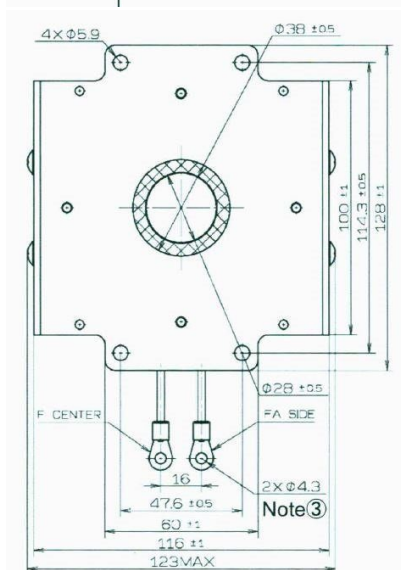

## BILDERGALERIE

Tube Outline Dimensions (mm(Inch))

## ADDITIONAL INFORMATION

<b>Typ</b>	Magnetron
<b>OEM Item Number</b>	PM266E-B45MG
<b>Output Power CW [W]</b>	3000
<b>Frequency [MHz]</b>	2450
<b>ISM Band</b>	S-Band
<b>Cooling</b>	water-cooled
<b>Orientation of HV and cooling connectors</b>	0°
<b>Fastening / Studs</b>	4 x Through-hole 5,8 (no studs)
<b>Orientation HV to fastening</b>	0°
<b>Magnet</b>	Packaged magnet
<b>Cooling Connector Type</b>	G1/8" Female Thread
<b>Temperature sensor</b>	-