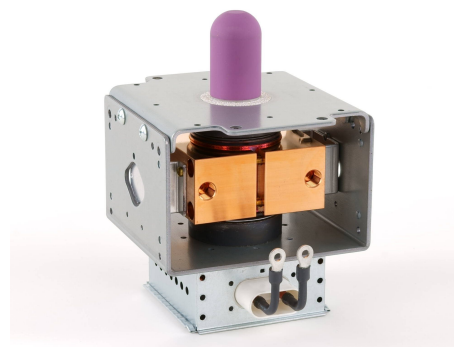

# MAGNETRON - 1200388

Categories: Magnetrons

## BILDERGALERIE

Tube Outline Dimensions (mm(Inch))

## ADDITIONAL INFORMATION

<b>Typ</b>	Magnetron
<b>OEM Item Number</b>	PM266E-B45MG
<b>Output Power CW [W]</b>	3000
<b>Frequency [MHz]</b>	2450
<b>ISM Band</b>	S-Band
<b>Cooling</b>	water-cooled
<b>Orientation of HV and cooling connectors</b>	0°
<b>Fastening / Studs</b>	4 x Through-hole 5,8 (no studs)
<b>Orientation HV to fastening</b>	0°
<b>Magnet</b>	Packaged magnet
<b>Cooling Connector Type</b>	G1/8" Female Thread
<b>Temperature sensor</b>	-