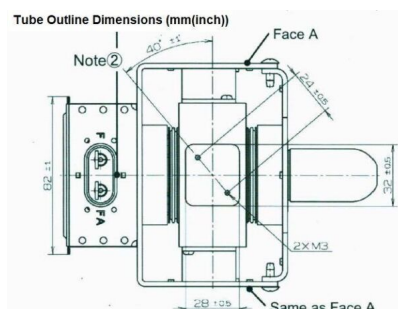

## BILDERGALERIE

Tube Outline Dimensions (mm(Inch))

## ADDITIONAL INFORMATION

<b>Typ</b>	Magnetron
<b>OEM Item Number</b>	PM266E-B45MG
<b>Output Power CW [W]</b>	3000
<b>Frequency [MHz]</b>	2450
<b>ISM Band</b>	S-Band
<b>Cooling</b>	water-cooled
<b>Orientation of HV and cooling connectors</b>	0°
<b>Fastening / Studs</b>	4 x Through-hole 5,8 (no studs)
<b>Orientation HV to fastening</b>	0°
<b>Magnet</b>	Packaged magnet
<b>Cooling Connector Type</b>	G1/8" Female Thread
<b>Temperature sensor</b>	-