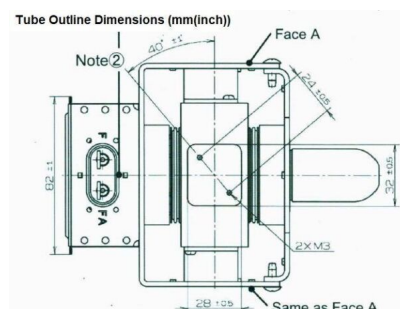

## BILDERGALERIE

Tube Outline Dimensions (mm(Inch))

## ADDITIONAL INFORMATION

<b>Typ</b>	Magnetron
<b>OEM Item Number</b>	PM266E-B45MG
<b>Output Power CW [W]</b>	3000
<b>Frequency [MHz]</b>	2450
<b>ISM Band</b>	S-Band
<b>Cooling</b>	water-cooled
<b>Orientation of HV and cooling connectors</b>	0°
<b>Fastening / Studs</b>	4 x Through-hole 5,8 (no studs)
<b>Orientation HV to fastening</b>	0°
<b>Magnet</b>	Packaged magnet
<b>Cooling Connector Type</b>	G1/8" Female Thread
<b>Temperature sensor</b>	-