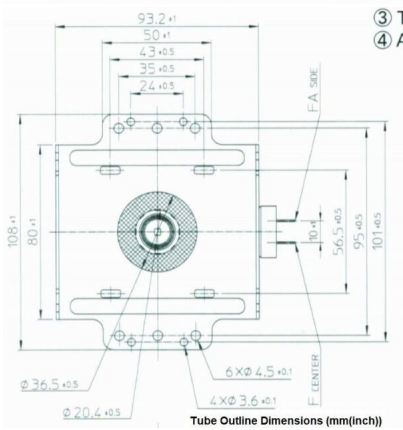

## ADDITIONAL INFORMATION

<b>Typ</b>	Magnetron
<b>OEM Item Number</b>	2M167B-M47J1
<b>Output Power CW [W]</b>	900
<b>Frequency [MHz]</b>	2450
<b>ISM Band</b>	S-Band
<b>Cooling</b>	air-cooled
<b>Orientation of HV and cooling connectors</b>	90°
<b>Fastening / Studs</b>	4 x Through-hole 5,8 (no studs)
<b>Orientation HV to fastening</b>	90°
<b>Magnet</b>	Packaged magnet
<b>Cooling Connector Type</b>	-
<b>Temperature sensor</b>	-