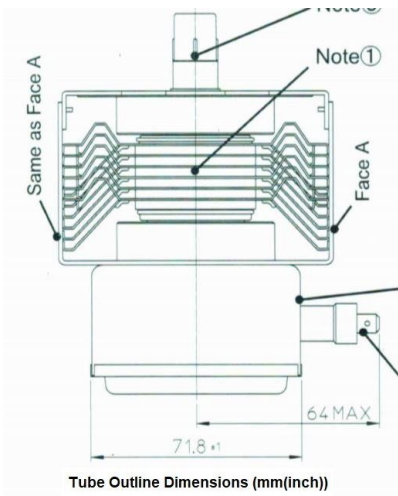

## ADDITIONAL INFORMATION

<b>Typ</b>	Magnetron
<b>OEM Item Number</b>	2M167B-M47J1
<b>Output Power CW [W]</b>	900
<b>Frequency [MHz]</b>	2450
<b>ISM Band</b>	S-Band
<b>Cooling</b>	air-cooled
<b>Orientation of HV and cooling connectors</b>	90°
<b>Fastening / Studs</b>	4 x Through-hole 5,8 (no studs)
<b>Orientation HV to fastening</b>	90°
<b>Magnet</b>	Packaged magnet
<b>Cooling Connector Type</b>	-
<b>Temperature sensor</b>	-