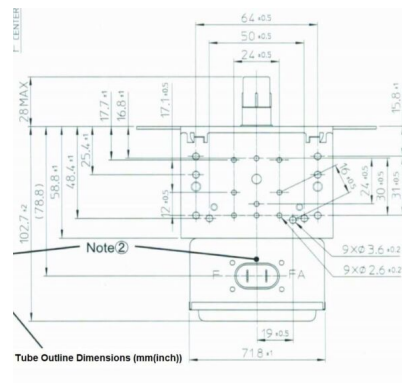

## ADDITIONAL INFORMATION

<b>Typ</b>	Magnetron
<b>OEM Item Number</b>	2M167B-M47J1
<b>Output Power CW [W]</b>	900
<b>Frequency [MHz]</b>	2450
<b>ISM Band</b>	S-Band
<b>Cooling</b>	air-cooled
<b>Orientation of HV and cooling connectors</b>	90°
<b>Fastening / Studs</b>	4 x Through-hole 5,8 (no studs)
<b>Orientation HV to fastening</b>	90°
<b>Magnet</b>	Packaged magnet
<b>Cooling Connector Type</b>	-
<b>Temperature sensor</b>	-