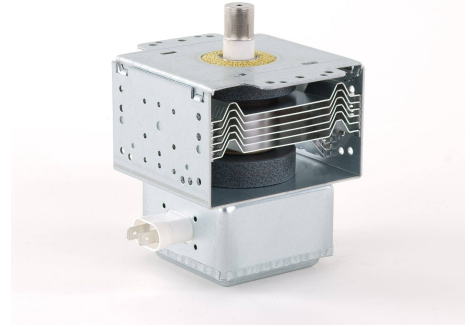

# MAGNETRON - 1200391

Categories: Magnetrons

## ADDITIONAL INFORMATION

<b>Typ</b>	Magnetron
<b>OEM Item Number</b>	2M167B-M47J1
<b>Output Power CW [W]</b>	900
<b>Frequency [MHz]</b>	2450
<b>ISM Band</b>	S-Band
<b>Cooling</b>	air-cooled
<b>Orientation of HV and cooling connectors</b>	90°
<b>Fastening / Studs</b>	4 x Through-hole 5,8 (no studs)
<b>Orientation HV to fastening</b>	90°
<b>Magnet</b>	Packaged magnet
<b>Cooling Connector Type</b>	-
<b>Temperature sensor</b>	-