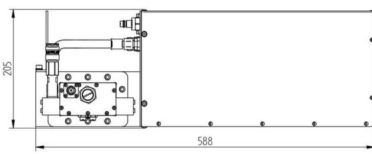

MAGNETRON HEAD - MH010KS-215BZ

Categories: Microwave generators

BILDERGALERIE

Outline Dimensions (mm(inch))

Outline Dimensions (mm(inch))

Outline Dimensions (mm(inch))

ADDITIONAL INFORMATION

Typ	Magnetron-Head
Frequency [MHz]	2450
Output Power [W]	3000
Line connection	1~ (L / N / PE)
Mains voltage control circuit [V]	-
Line Frequency [Hz]	-
Cooling	Water
Pulse output power max [W]	10000
Front-Panel (HMI)	With Connectors
Width [mm (inch)]	350 (13,78)
Height [mm (inch)]	205 (8,07)
Depth [mm (inch)]	588 (23,15)
Protection	IP20
Output Connection Type	WR340 / R26
Output Connection	Waveguide
Isolator	Yes