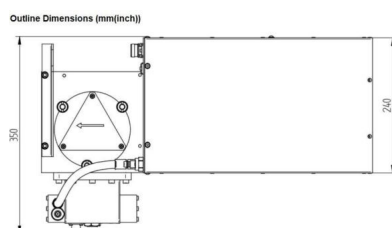

MAGNETRON HEAD - MH010KS-215BZ

Categories: Microwave generators

BILDERGALERIE

Outline Dimensions (mm(inch))

Outline Dimensions (mm(inch))

Outline Dimensions (mm(inch))

ADDITIONAL INFORMATION

Typ	Magnetron-Head
Frequency [MHz]	2450
Output Power [W]	3000
Line connection	1~ (L / N / PE)
Mains voltage control circuit [V]	-
Line Frequency [Hz]	-
Cooling	Water
Pulse output power max [W]	10000
Front-Panel (HMI)	With Connectors
Width [mm (inch)]	350 (13,78)
Height [mm (inch)]	205 (8,07)
Depth [mm (inch)]	588 (23,15)
Protection	IP20
Output Connection Type	WR340 / R26
Output Connection	Waveguide
Isolator	Yes