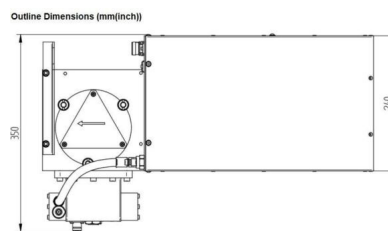

MAGNETRON HEAD - MH010KS-215BZ

Categories: Microwave generators

BILDERGALERIE

Outline Dimensions (mm(inch))

Outline Dimensions (mm(inch))

Outline Dimensions (mm(inch))

ADDITIONAL INFORMATION

Typ	Magnetron-Head
Frequency [MHz]	2450
Output Power [W]	3000
Line connection	1~ (L / N / PE)
Mains voltage control circuit [V]	-
Line Frequency [Hz]	-
Cooling	Water
Pulse output power max [W]	10000
Front-Panel (HMI)	With Connectors
Width [mm (inch)]	350 (13,78)
Height [mm (inch)]	205 (8,07)
Depth [mm (inch)]	588 (23,15)
Protection	IP20
Output Connection Type	WR340 / R26
Output Connection	Waveguide
Isolator	Yes