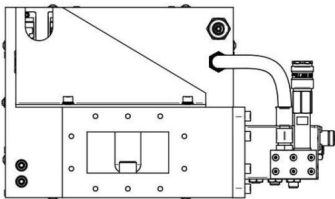

MAGNETRON HEAD - MH010KS-215BZ

Categories: Microwave generators

BILDERGALERIE

Outline Dimensions (mm(inch))

Outline Dimensions (mm(inch))

Outline Dimensions (mm(inch))

ADDITIONAL INFORMATION

Typ	Magnetron-Head
Frequency [MHz]	2450
Output Power [W]	3000
Line connection	1~ (L / N / PE)
Mains voltage control circuit [V]	-
Line Frequency [Hz]	-
Cooling	Water
Pulse output power max [W]	10000
Front-Panel (HMI)	With Connectors
Width [mm (inch)]	350 (13,78)
Height [mm (inch)]	205 (8,07)
Depth [mm (inch)]	588 (23,15)
Protection	IP20
Output Connection Type	WR340 / R26
Output Connection	Waveguide
Isolator	Yes