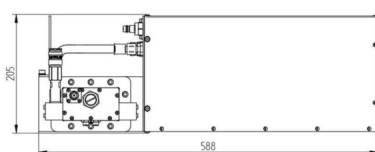

MAGNETRON HEAD - MH010KS-215BZ

Categories: Microwave generators

BILDERGALERIE

Outline Dimensions (mm(inch))

Outline Dimensions (mm(inch))

Outline Dimensions (mm(inch))

ADDITIONAL INFORMATION

Typ	Magnetron-Head
Frequency [MHz]	2450
Output Power [W]	3000
Line connection	1~ (L / N / PE)
Mains voltage control circuit [V]	-
Line Frequency [Hz]	-
Cooling	Water
Pulse output power max [W]	10000
Front-Panel (HMI)	With Connectors
Width [mm (inch)]	350 (13,78)
Height [mm (inch)]	205 (8,07)
Depth [mm (inch)]	588 (23,15)
Protection	IP20
Output Connection Type	WR340 / R26
Output Connection	Waveguide
Isolator	Yes