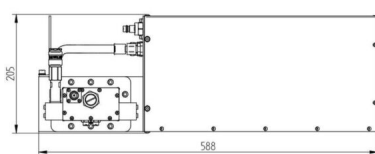

MAGNETRON HEAD - MH010KS-215BZ

Categories: Microwave generators

BILDERGALERIE

Outline Dimensions (mm(inch))

Outline Dimensions (mm(inch))

Outline Dimensions (mm(inch))

ADDITIONAL INFORMATION

Typ	Magnetron-Head
Frequency [MHz]	2450
Output Power [W]	3000
Line connection	1~ (L / N / PE)
Mains voltage control circuit [V]	-
Line Frequency [Hz]	-
Cooling	Water
Pulse output power max [W]	10000
Front-Panel (HMI)	With Connectors
Width [mm (inch)]	350 (13,78)
Height [mm (inch)]	205 (8,07)
Depth [mm (inch)]	588 (23,15)
Protection	IP20
Output Connection Type	WR340 / R26
Output Connection	Waveguide
Isolator	Yes