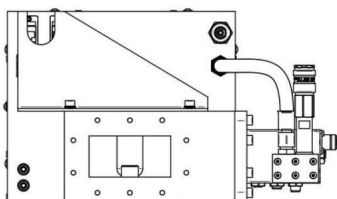

MAGNETRON HEAD - MH010KS-215BZ

Categories: Microwave generators

BILDERGALERIE

Outline Dimensions (mm(inch))

Outline Dimensions (mm(inch))

Outline Dimensions (mm(inch))

ADDITIONAL INFORMATION

Typ	Magnetron-Head
Frequency [MHz]	2450
Output Power [W]	3000
Line connection	1~ (L / N / PE)
Mains voltage control circuit [V]	-
Line Frequency [Hz]	-
Cooling	Water
Pulse output power max [W]	10000
Front-Panel (HMI)	With Connectors
Width [mm (inch)]	350 (13,78)
Height [mm (inch)]	205 (8,07)
Depth [mm (inch)]	588 (23,15)
Protection	IP20
Output Connection Type	WR340 / R26
Output Connection	Waveguide
Isolator	Yes