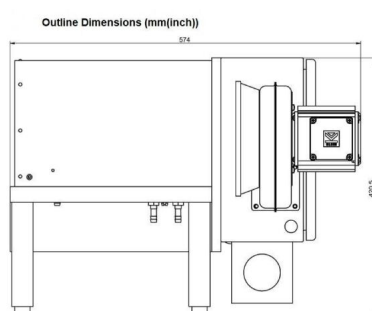

MAGNETRON-HEAD - MH015KS-310CN

Categories: Microwave generators

BILDERGALERIE

ADDITIONAL INFORMATION

Typ	Magnetron-Head
Frequency [MHz]	2450
Output Power [W]	15000
Line connection	2~ (L1 / L2 / PE)
Mains voltage control circuit [V]	230
Line Frequency [Hz]	50 / 60
Cooling	Air / Water
Pulse output power max [W]	-
Front-Panel (HMI)	Neutral
Width [mm (inch)]	577 (22,72)
Height [mm (inch)]	420,5 (16,56)
Depth [mm (inch)]	574 (22,60)
Protection	IP20
Output Connection Type	WR430 / R22
Output Connection	Waveguide
Isolator	No