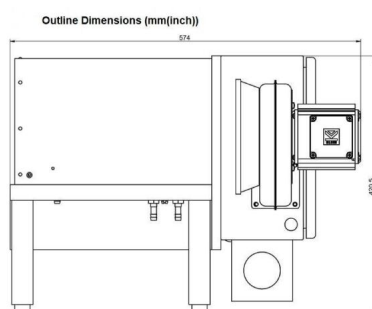

MAGNETRON-HEAD - MH015KS-310CN

Categories: Microwave generators

BILDERGALERIE

ADDITIONAL INFORMATION

Typ	Magnetron-Head
Frequency [MHz]	2450
Output Power [W]	15000
Line connection	2~ (L1 / L2 / PE)
Mains voltage control circuit [V]	230
Line Frequency [Hz]	50 / 60
Cooling	Air / Water
Pulse output power max [W]	-
Front-Panel (HMI)	Neutral
Width [mm (inch)]	577 (22,72)
Height [mm (inch)]	420,5 (16,56)
Depth [mm (inch)]	574 (22,60)
Protection	IP20
Output Connection Type	WR430 / R22
Output Connection	Waveguide
Isolator	No