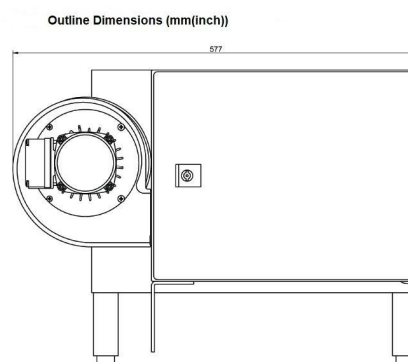

MAGNETRON-HEAD - MH015KS-310CN

Categories: Microwave generators

BILDERGALERIE

ADDITIONAL INFORMATION

Typ	Magnetron-Head
Frequency [MHz]	2450
Output Power [W]	15000
Line connection	2~ (L1 / L2 / PE)
Mains voltage control circuit [V]	230
Line Frequency [Hz]	50 / 60
Cooling	Air / Water
Pulse output power max [W]	-
Front-Panel (HMI)	Neutral
Width [mm (inch)]	577 (22,72)
Height [mm (inch)]	420,5 (16,56)
Depth [mm (inch)]	574 (22,60)
Protection	IP20
Output Connection Type	WR430 / R22
Output Connection	Waveguide
Isolator	No