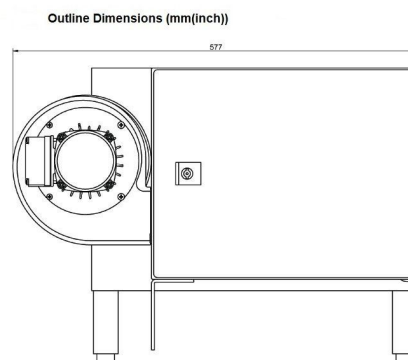

MAGNETRON-HEAD - MH015KS-310CN

Categories: Microwave generators

BILDERGALERIE

ADDITIONAL INFORMATION

Typ	Magnetron-Head
Frequency [MHz]	2450
Output Power [W]	15000
Line connection	2~ (L1 / L2 / PE)
Mains voltage control circuit [V]	230
Line Frequency [Hz]	50 / 60
Cooling	Air / Water
Pulse output power max [W]	-
Front-Panel (HMI)	Neutral
Width [mm (inch)]	577 (22,72)
Height [mm (inch)]	420,5 (16,56)
Depth [mm (inch)]	574 (22,60)
Protection	IP20
Output Connection Type	WR430 / R22
Output Connection	Waveguide
Isolator	No