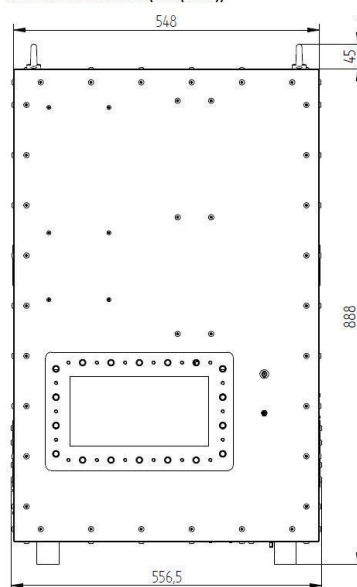

# MAGNETRON-HEAD - MH015KS-512DD

Categories: Microwave generators

Outline Dimensions (mm(inch))

## BILDERGALERIE

Outline Dimensions (mm(inch))

Outline Dimensions (mm(inch))