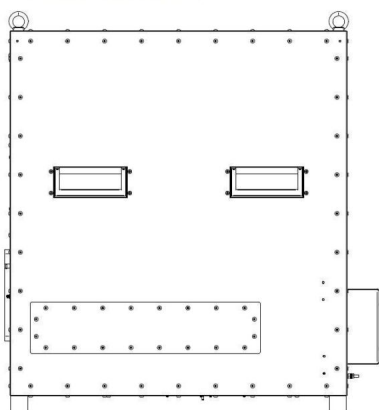

BILDERGALERIE

Outline Dimensions (mm(inch))