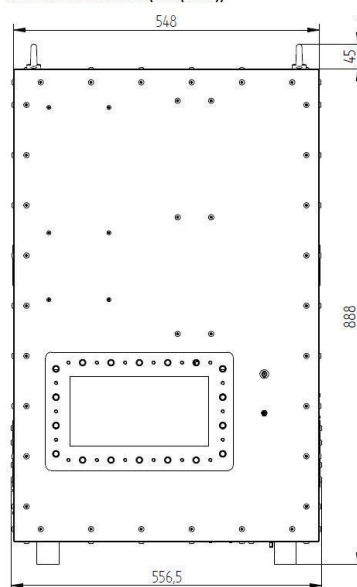

Outline Dimensions (mm(inch))