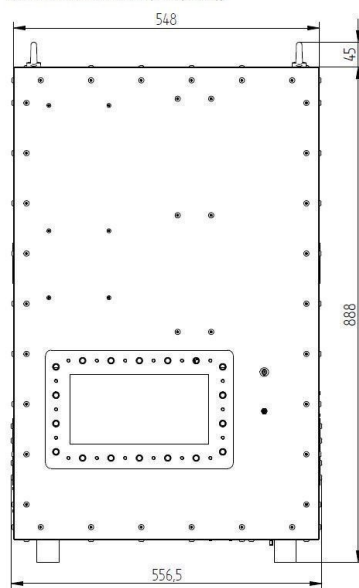

MAGNETRON-HEAD - MH015KS-512DD

Categories: Microwave generators

Outline Dimensions (mm(inch))

BILDERGALERIE

Outline Dimensions (mm(inch))

Outline Dimensions (mm(inch))

ADDITIONAL INFORMATION

Typ	Magnetron-Head
Frequency [MHz]	915
Output Power [W]	15000
Line connection	3~ (L1 / L2 / L3 / PE)
Cooling	Water
Pulse output power max [W]	-
Protection	IP20
Output Connection Type	WR975 / R9
Output Connection	Waveguide
Isolator	No