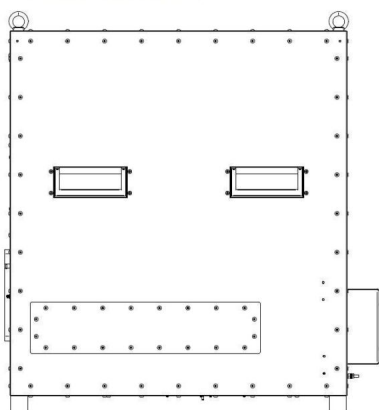

# MAGNETRON-HEAD - MH015KS-512DD

Categories: Microwave generators

Outline Dimensions (mm(inch))

## BILDERGALERIE

Outline Dimensions (mm(inch))

Outline Dimensions (mm(inch))