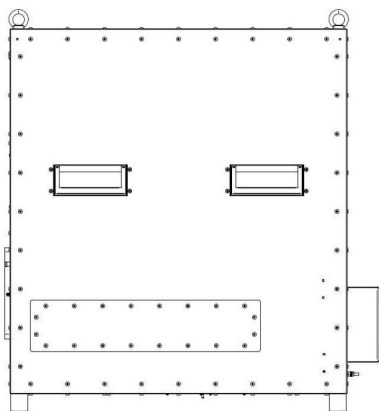

MAGNETRON-HEAD - MH015KS-512DD

Categories: Microwave generators

Outline Dimensions (mm(inch))

BILDERGALERIE

Outline Dimensions (mm(inch))

Outline Dimensions (mm(inch))

ADDITIONAL INFORMATION

Typ	Magnetron-Head
Frequency [MHz]	915
Output Power [W]	15000
Line connection	3~ (L1 / L2 / L3 / PE)
Cooling	Water
Pulse output power max [W]	-
Protection	IP20
Output Connection Type	WR975 / R9
Output Connection	Waveguide
Isolator	No