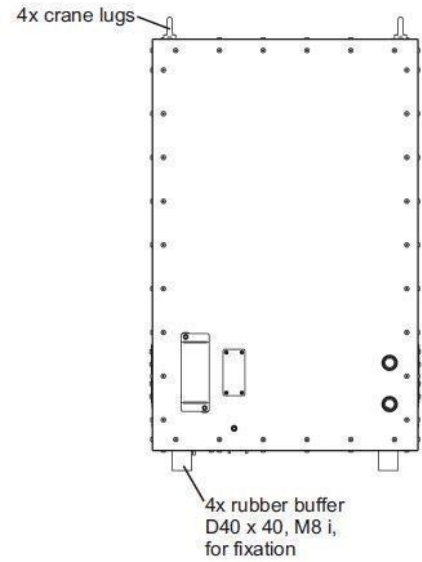

# MAGNETRON-HEAD - MH030KS-511DD

Categories: Microwave generators

Outline Dimensions (mm(inch))

## BILDERGALERIE

Outline Dimensions (mm(inch))

Outline Dimensions (mm(inch))

## ADDITIONAL INFORMATION

<b>Typ</b>	Magnetron-Head
<b>Frequency [MHz]</b>	915
<b>Output Power [W]</b>	30000
<b>Line connection</b>	3~ (L1 / L2 / L3 / PE)
<b>Mains voltage control circuit [V]</b>	230
<b>Line Frequency [Hz]</b>	50 / 60
<b>Cooling</b>	Water
<b>Pulse output power max [W]</b>	-
<b>Front-Panel (HMI)</b>	Neutral
<b>Width [mm (inch)]</b>	557 (21,65)
<b>Height [mm (inch)]</b>	888 (34,84)
<b>Depth [mm (inch)]</b>	824 (32,44)
<b>Protection</b>	IP20
<b>Output Connection Type</b>	WR975 / R9
<b>Output Connection</b>	Waveguide
<b>Isolator</b>	No