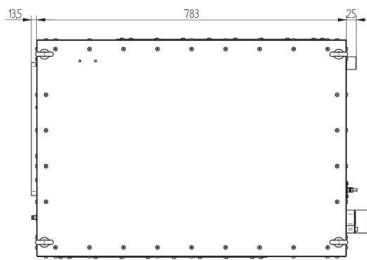

# MAGNETRON-HEAD - MH030KS-511DD

Categories: Microwave generators

Outline Dimensions (mm(inch))

## BILDERGALERIE

Outline Dimensions (mm(inch))

Outline Dimensions (mm(inch))

## ADDITIONAL INFORMATION

<b>Typ</b>	Magnetron-Head
<b>Frequency [MHz]</b>	915
<b>Output Power [W]</b>	30000
<b>Line connection</b>	3~ (L1 / L2 / L3 / PE)
<b>Mains voltage control circuit [V]</b>	230
<b>Line Frequency [Hz]</b>	50 / 60
<b>Cooling</b>	Water
<b>Pulse output power max [W]</b>	-
<b>Front-Panel (HMI)</b>	Neutral
<b>Width [mm (inch)]</b>	557 (21,65)
<b>Height [mm (inch)]</b>	888 (34,84)
<b>Depth [mm (inch)]</b>	824 (32,44)
<b>Protection</b>	IP20
<b>Output Connection Type</b>	WR975 / R9
<b>Output Connection</b>	Waveguide
<b>Isolator</b>	No