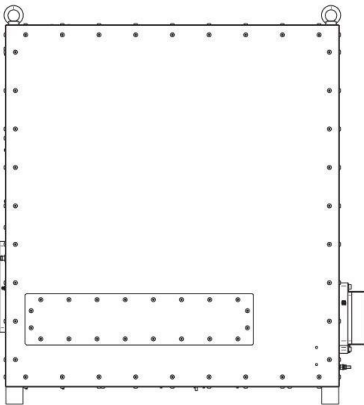

# MAGNETRON-HEAD - MH030KS-511DD

Categories: Microwave generators

Outline Dimensions (mm(inch))

## BILDERGALERIE

Outline Dimensions (mm(inch))

Outline Dimensions (mm(inch))

## ADDITIONAL INFORMATION

<b>Typ</b>	Magnetron-Head
<b>Frequency [MHz]</b>	915
<b>Output Power [W]</b>	30000
<b>Line connection</b>	3~ (L1 / L2 / L3 / PE)
<b>Mains voltage control circuit [V]</b>	230
<b>Line Frequency [Hz]</b>	50 / 60
<b>Cooling</b>	Water
<b>Pulse output power max [W]</b>	-
<b>Front-Panel (HMI)</b>	Neutral
<b>Width [mm (inch)]</b>	557 (21,65)
<b>Height [mm (inch)]</b>	888 (34,84)
<b>Depth [mm (inch)]</b>	824 (32,44)
<b>Protection</b>	IP20
<b>Output Connection Type</b>	WR975 / R9
<b>Output Connection</b>	Waveguide
<b>Isolator</b>	No