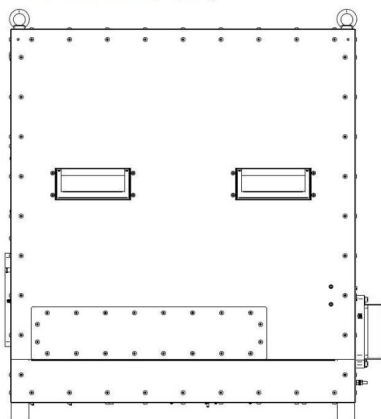

# MAGNETRON-HEAD - MH060KS-511DD

Categories: Microwave generators

Outline Dimensions (mm(inch))

## BILDERGALERIE

Outline Dimensions (mm(inch))

Outline Dimensions (mm(inch))

## ADDITIONAL INFORMATION

<b>Typ</b>	Magnetron-Head
<b>Frequency [MHz]</b>	915
<b>Output Power [W]</b>	60000
<b>Line connection</b>	3~ (L1 / L2 / L3 / PE)
<b>Mains voltage control circuit [V]</b>	230
<b>Line Frequency [Hz]</b>	50 / 60
<b>Cooling</b>	Air / Water
<b>Pulse output power max [W]</b>	-
<b>Front-Panel (HMI)</b>	Neutral
<b>Width [mm (inch)]</b>	557 (21,65)
<b>Height [mm (inch)]</b>	888 (34,84)
<b>Depth [mm (inch)]</b>	824 (32,44)
<b>Protection</b>	IP00
<b>Output Connection Type</b>	WR975 / R9
<b>Output Connection</b>	Waveguide
<b>Isolator</b>	No