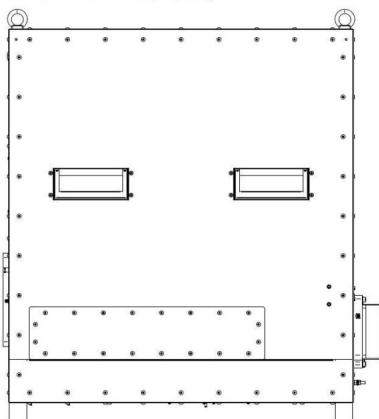

# MAGNETRON-HEAD - MH060KS-511DD

Categories: Microwave generators

Outline Dimensions (mm(inch))

## BILDERGALERIE

Outline Dimensions (mm(inch))

Outline Dimensions (mm(inch))

## ADDITIONAL INFORMATION

<b>Typ</b>	Magnetron-Head
<b>Frequency [MHz]</b>	915
<b>Output Power [W]</b>	60000
<b>Line connection</b>	3~ (L1 / L2 / L3 / PE)
<b>Mains voltage control circuit [V]</b>	230
<b>Line Frequency [Hz]</b>	50 / 60
<b>Cooling</b>	Air / Water
<b>Pulse output power max [W]</b>	-
<b>Front-Panel (HMI)</b>	Neutral
<b>Width [mm (inch)]</b>	557 (21,65)
<b>Height [mm (inch)]</b>	888 (34,84)
<b>Depth [mm (inch)]</b>	824 (32,44)
<b>Protection</b>	IP00
<b>Output Connection Type</b>	WR975 / R9
<b>Output Connection</b>	Waveguide
<b>Isolator</b>	No