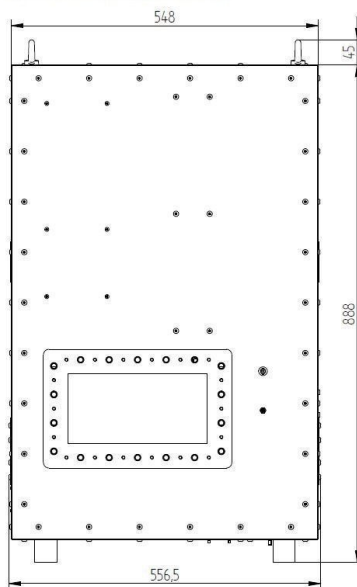

# MAGNETRON-HEAD - MH060KS-511DD

Categories: Microwave generators

Outline Dimensions (mm(inch))

## BILDERGALERIE

Outline Dimensions (mm(inch))

Outline Dimensions (mm(inch))

## ADDITIONAL INFORMATION

<b>Typ</b>	Magnetron-Head
<b>Frequency [MHz]</b>	915
<b>Output Power [W]</b>	60000
<b>Line connection</b>	3~ (L1 / L2 / L3 / PE)
<b>Mains voltage control circuit [V]</b>	230
<b>Line Frequency [Hz]</b>	50 / 60
<b>Cooling</b>	Air / Water
<b>Pulse output power max [W]</b>	-
<b>Front-Panel (HMI)</b>	Neutral
<b>Width [mm (inch)]</b>	557 (21,65)
<b>Height [mm (inch)]</b>	888 (34,84)
<b>Depth [mm (inch)]</b>	824 (32,44)
<b>Protection</b>	IP00
<b>Output Connection Type</b>	WR975 / R9
<b>Output Connection</b>	Waveguide
<b>Isolator</b>	No