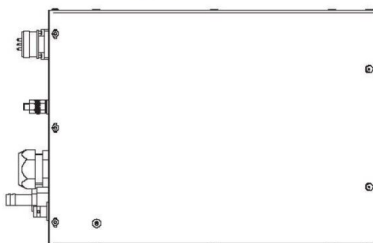

# MAGNETRON-HEAD - MH0750S-812BA

Categories: Microwave generators

Outline Dimensions (mm(inch))

## BILDERGALERIE

Outline Dimensions (mm(Inch))

Outline Dimensions (mm(Inch))

## ADDITIONAL INFORMATION

<b>Typ</b>	Magnetron-Head
<b>Frequency [MHz]</b>	5800
<b>Output Power [W]</b>	750
<b>Line connection</b>	1~ (L / N / PE)
<b>Mains voltage control circuit [V]</b>	-
<b>Line Frequency [Hz]</b>	-
<b>Cooling</b>	Air / Water
<b>Pulse output power max [W]</b>	-
<b>Front-Panel (HMI)</b>	Neutral
<b>Width [mm (inch)]</b>	200 (7,87)
<b>Height [mm (inch)]</b>	160 (6,30)
<b>Depth [mm (inch)]</b>	290 (11,41)
<b>Protection</b>	IP20
<b>Output Connection Type</b>	WR159 / R58
<b>Output Connection</b>	Waveguide
<b>Isolator</b>	No