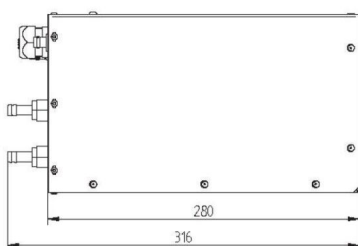

# MAGNETRON-HEAD - MH0750S-812BA

Categories: Microwave generators

Outline Dimensions (mm(inch))

## BILDERGALERIE

Outline Dimensions (mm(Inch))

Outline Dimensions (mm(Inch))

## ADDITIONAL INFORMATION

<b>Typ</b>	Magnetron-Head
<b>Frequency [MHz]</b>	5800
<b>Output Power [W]</b>	750
<b>Line connection</b>	1~ (L / N / PE)
<b>Mains voltage control circuit [V]</b>	-
<b>Line Frequency [Hz]</b>	-
<b>Cooling</b>	Air / Water
<b>Pulse output power max [W]</b>	-
<b>Front-Panel (HMI)</b>	Neutral
<b>Width [mm (inch)]</b>	200 (7,87)
<b>Height [mm (inch)]</b>	160 (6,30)
<b>Depth [mm (inch)]</b>	290 (11,41)
<b>Protection</b>	IP20
<b>Output Connection Type</b>	WR159 / R58
<b>Output Connection</b>	Waveguide
<b>Isolator</b>	No