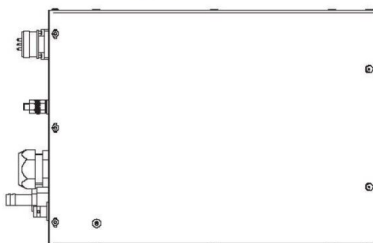

MAGNETRON-HEAD - MH0750S-812BA

Categories: Microwave generators

Outline Dimensions (mm(inch))

BILDERGALERIE

Outline Dimensions (mm(Inch))

Outline Dimensions (mm(Inch))

ADDITIONAL INFORMATION

Typ	Magnetron-Head
Frequency [MHz]	5800
Output Power [W]	750
Line connection	1~ (L / N / PE)
Mains voltage control circuit [V]	-
Line Frequency [Hz]	-
Cooling	Air / Water
Pulse output power max [W]	-
Front-Panel (HMI)	Neutral
Width [mm (inch)]	200 (7,87)
Height [mm (inch)]	160 (6,30)
Depth [mm (inch)]	290 (11,41)
Protection	IP20
Output Connection Type	WR159 / R58
Output Connection	Waveguide
Isolator	No