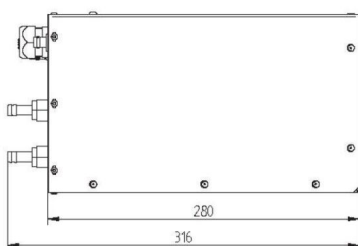

MAGNETRON-HEAD - MH0750S-812BA

Categories: Microwave generators

Outline Dimensions (mm(inch))

BILDERGALERIE

Outline Dimensions (mm(Inch))

Outline Dimensions (mm(Inch))

ADDITIONAL INFORMATION

Typ	Magnetron-Head
Frequency [MHz]	5800
Output Power [W]	750
Line connection	1~ (L / N / PE)
Mains voltage control circuit [V]	-
Line Frequency [Hz]	-
Cooling	Air / Water
Pulse output power max [W]	-
Front-Panel (HMI)	Neutral
Width [mm (inch)]	200 (7,87)
Height [mm (inch)]	160 (6,30)
Depth [mm (inch)]	290 (11,41)
Protection	IP20
Output Connection Type	WR159 / R58
Output Connection	Waveguide
Isolator	No