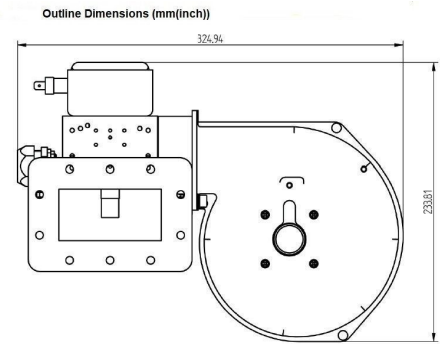

MAGNETRON-HEAD - MH1000B-250BH

Categories: Microwave generators