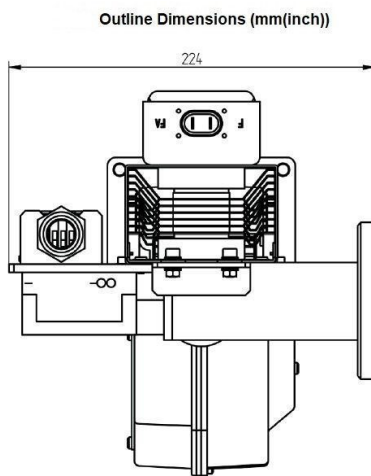

## ADDITIONAL INFORMATION

<b>Typ</b>	Magnetron-Head
<b>Frequency [MHz]</b>	2450
<b>Output Power [W]</b>	1000
<b>Line connection</b>	1~ (L / N / PE)
<b>Mains voltage control circuit [V]</b>	-
<b>Line Frequency [Hz]</b>	-
<b>Cooling</b>	Air
<b>Pulse output power max [W]</b>	-
<b>Front-Panel (HMI)</b>	-
<b>Width [mm (inch)]</b>	325 (12,80)
<b>Height [mm (inch)]</b>	235 (9,25)
<b>Depth [mm (inch)]</b>	235 (9,25)
<b>Protection</b>	IP00
<b>Output Connection Type</b>	WR340 / R26
<b>Output Connection</b>	Waveguide
<b>Isolator</b>	No