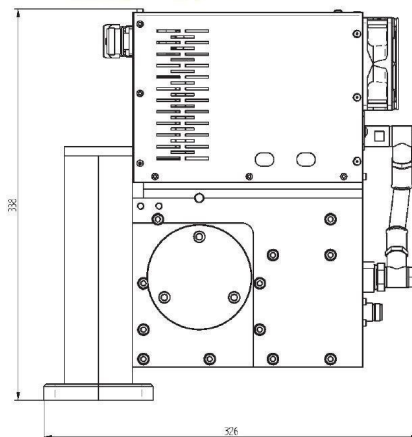

# MAGNETRON-HEAD- MH1000S-250BB

Categories: Microwave generators

Outline Dimensions (mm(inch))

## BILDERGALERIE

Outline Dimensions (mm(inch))

## ADDITIONAL INFORMATION

<b>Typ</b>	Magnetron-Head
<b>Frequency [MHz]</b>	2450
<b>Output Power [W]</b>	1000
<b>Line connection</b>	1~ (L / N / PE)
<b>Mains voltage control circuit [V]</b>	24
<b>Line Frequency [Hz]</b>	DC
<b>Cooling</b>	Air / Water
<b>Pulse output power max [W]</b>	1000
<b>Front-Panel (HMI)</b>	With Connectors
<b>Width [mm (inch)]</b>	138 (5,43)
<b>Height [mm (inch)]</b>	338 (13,31)
<b>Depth [mm (inch)]</b>	327 (12,87)
<b>Protection</b>	IP20
<b>Output Connection Type</b>	WR340 / R26
<b>Output Connection</b>	Waveguide
<b>Isolator</b>	Yes