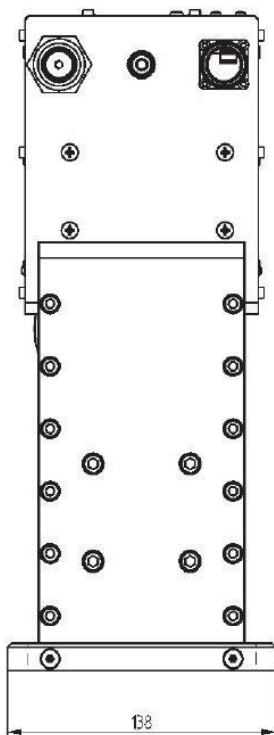

# MAGNETRON-HEAD- MH1000S-250BB

Categories: Microwave generators

Outline Dimensions (mm(inch))

## BILDERGALERIE

Outline Dimensions (mm(inch))

## ADDITIONAL INFORMATION

<b>Typ</b>	Magnetron-Head
<b>Frequency [MHz]</b>	2450
<b>Output Power [W]</b>	1000
<b>Line connection</b>	1~ (L / N / PE)
<b>Mains voltage control circuit [V]</b>	24
<b>Line Frequency [Hz]</b>	DC
<b>Cooling</b>	Air / Water
<b>Pulse output power max [W]</b>	1000
<b>Front-Panel (HMI)</b>	With Connectors
<b>Width [mm (inch)]</b>	138 (5,43)
<b>Height [mm (inch)]</b>	338 (13,31)
<b>Depth [mm (inch)]</b>	327 (12,87)
<b>Protection</b>	IP20
<b>Output Connection Type</b>	WR340 / R26
<b>Output Connection</b>	Waveguide
<b>Isolator</b>	Yes