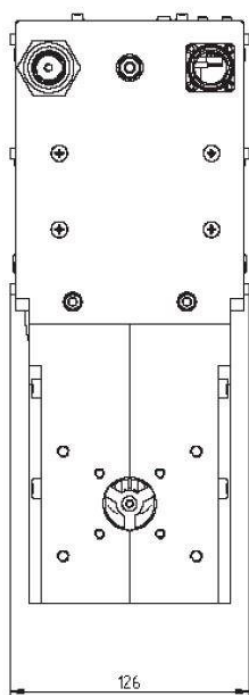

# MAGNETRON-HEAD- MH1000S-251BB

Categories: Microwave generators

Outline Dimensions (mm(inch))

## BILDERGALERIE

Outline Dimensions (mm(inch))

## ADDITIONAL INFORMATION

<b>Typ</b>	Magnetron-Head
<b>Frequency [MHz]</b>	2450
<b>Output Power [W]</b>	1000
<b>Line connection</b>	1~ (L / N / PE)
<b>Mains voltage control circuit [V]</b>	24
<b>Line Frequency [Hz]</b>	DC
<b>Cooling</b>	Air / Water
<b>Pulse output power max [W]</b>	1000
<b>Front-Panel (HMI)</b>	With Connectors
<b>Width [mm (inch)]</b>	126 (4,96)
<b>Height [mm (inch)]</b>	309 (12,17)
<b>Depth [mm (inch)]</b>	274 (10,79)
<b>Protection</b>	IP20
<b>Output Connection Type</b>	Koax 8 / 26
<b>Output Connection</b>	Coaxial conductor
<b>Isolator</b>	Yes