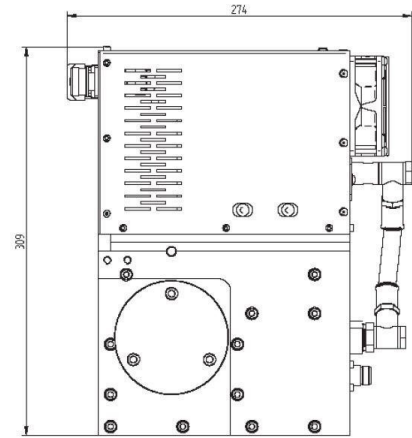

MAGNETRON-HEAD- MH1000S-251BB

Categories: Microwave generators

Outline Dimensions (mm(inch))

BILDERGALERIE

Outline Dimensions (mm(inch))

ADDITIONAL INFORMATION

Typ	Magnetron-Head
Frequency [MHz]	2450
Output Power [W]	1000
Line connection	1~ (L / N / PE)
Mains voltage control circuit [V]	24
Line Frequency [Hz]	DC
Cooling	Air / Water
Pulse output power max [W]	1000
Front-Panel (HMI)	With Connectors
Width [mm (inch)]	126 (4,96)
Height [mm (inch)]	309 (12,17)
Depth [mm (inch)]	274 (10,79)
Protection	IP20
Output Connection Type	Koax 8 / 26
Output Connection	Coaxial conductor
Isolator	Yes