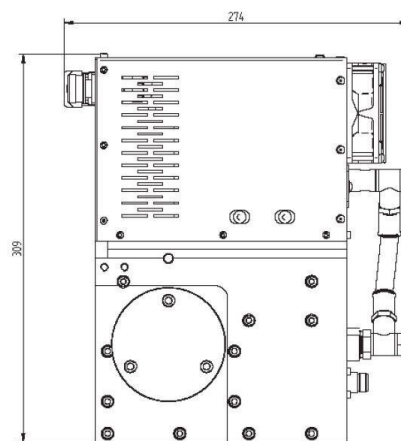

# MAGNETRON-HEAD- MH1000S-251BB

Categories: Microwave generators

Outline Dimensions (mm(inch))

## BILDERGALERIE

Outline Dimensions (mm(inch))

## ADDITIONAL INFORMATION

<b>Typ</b>	Magnetron-Head
<b>Frequency [MHz]</b>	2450
<b>Output Power [W]</b>	1000
<b>Line connection</b>	1~ (L / N / PE)
<b>Mains voltage control circuit [V]</b>	24
<b>Line Frequency [Hz]</b>	DC
<b>Cooling</b>	Air / Water
<b>Pulse output power max [W]</b>	1000
<b>Front-Panel (HMI)</b>	With Connectors
<b>Width [mm (inch)]</b>	126 (4,96)
<b>Height [mm (inch)]</b>	309 (12,17)
<b>Depth [mm (inch)]</b>	274 (10,79)
<b>Protection</b>	IP20
<b>Output Connection Type</b>	Koax 8 / 26
<b>Output Connection</b>	Coaxial conductor
<b>Isolator</b>	Yes