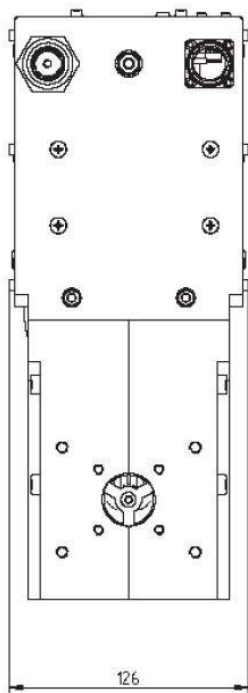

MAGNETRON-HEAD- MH1000S-251BB

Categories: Microwave generators

Outline Dimensions (mm(inch))

BILDERGALERIE

Outline Dimensions (mm(inch))

ADDITIONAL INFORMATION

Typ	Magnetron-Head
Frequency [MHz]	2450
Output Power [W]	1000
Line connection	1~ (L / N / PE)
Mains voltage control circuit [V]	24
Line Frequency [Hz]	DC
Cooling	Air / Water
Pulse output power max [W]	1000
Front-Panel (HMI)	With Connectors
Width [mm (inch)]	126 (4,96)
Height [mm (inch)]	309 (12,17)
Depth [mm (inch)]	274 (10,79)
Protection	IP20
Output Connection Type	Koax 8 / 26
Output Connection	Coaxial conductor
Isolator	Yes