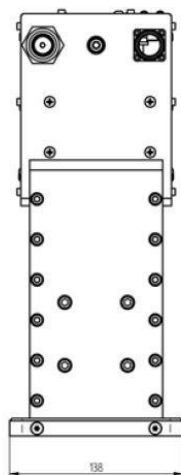

# MAGNETRON-HEAD - MH1250S-250BB

Categories: Microwave generators

Outline Dimensions (mm(inch))

## BILDERGALERIE

Outline Dimensions (mm(inch))

## ADDITIONAL INFORMATION

<b>Typ</b>	Magnetron-Head
<b>Frequency [MHz]</b>	2450
<b>Output Power [W]</b>	1250
<b>Line connection</b>	1~ (L / N / PE)
<b>Mains voltage control circuit [V]</b>	24
<b>Line Frequency [Hz]</b>	DC
<b>Cooling</b>	Air / Water
<b>Pulse output power max [W]</b>	1250
<b>Front-Panel (HMI)</b>	With Connectors
<b>Width [mm (inch)]</b>	138 (5,43)
<b>Height [mm (inch)]</b>	338 (13,31)
<b>Depth [mm (inch)]</b>	327 (12,87)
<b>Protection</b>	IP20
<b>Output Connection Type</b>	WR340 / R26
<b>Output Connection</b>	Waveguide
<b>Isolator</b>	Yes