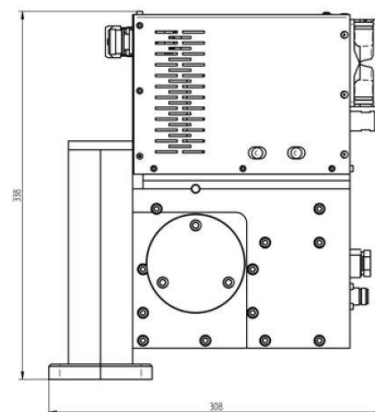

# MAGNETRON-HEAD - MH1250S-250BB

Categories: Microwave generators

Outline Dimensions (mm(inch))

## BILDERGALERIE

Outline Dimensions (mm(inch))

## ADDITIONAL INFORMATION

<b>Typ</b>	Magnetron-Head
<b>Frequency [MHz]</b>	2450
<b>Output Power [W]</b>	1250
<b>Line connection</b>	1~ (L / N / PE)
<b>Mains voltage control circuit [V]</b>	24
<b>Line Frequency [Hz]</b>	DC
<b>Cooling</b>	Air / Water
<b>Pulse output power max [W]</b>	1250
<b>Front-Panel (HMI)</b>	With Connectors
<b>Width [mm (inch)]</b>	138 (5,43)
<b>Height [mm (inch)]</b>	338 (13,31)
<b>Depth [mm (inch)]</b>	327 (12,87)
<b>Protection</b>	IP20
<b>Output Connection Type</b>	WR340 / R26
<b>Output Connection</b>	Waveguide
<b>Isolator</b>	Yes