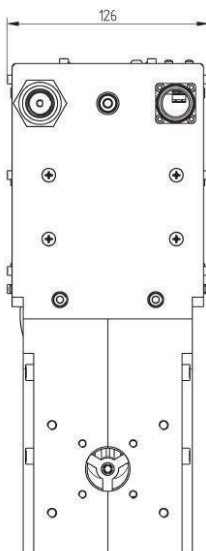

# MAGNETRON-HEAD - MH1250S-251BB

Categories: Microwave generators

## BILDERGALERIE

Outline Dimensions (mm(inch))

## ADDITIONAL INFORMATION

<b>Typ</b>	Magnetron-Head
<b>Frequency [MHz]</b>	2450
<b>Output Power [W]</b>	1250
<b>Line connection</b>	1~ (L / N / PE)
<b>Mains voltage control circuit [V]</b>	24
<b>Line Frequency [Hz]</b>	DC
<b>Cooling</b>	Air / Water
<b>Pulse output power max [W]</b>	1250
<b>Front-Panel (HMI)</b>	With Connectors
<b>Width [mm (inch)]</b>	126 (4,96)
<b>Height [mm (inch)]</b>	309 (12,17)
<b>Depth [mm (inch)]</b>	274 (10,79)
<b>Protection</b>	IP20
<b>Output Connection Type</b>	Koax 8 / 26
<b>Output Connection</b>	Coaxial conductor
<b>Isolator</b>	Yes