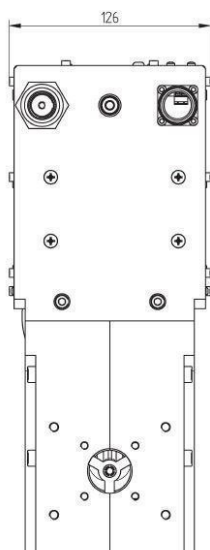

# MAGNETRON-HEAD - MH1250S-251BB

Categories: Microwave generators

Outline Dimensions (mm(inch))

## BILDERGALERIE

Outline Dimensions (mm(inch))

## ADDITIONAL INFORMATION

<b>Typ</b>	Magnetron-Head
<b>Frequency [MHz]</b>	2450
<b>Output Power [W]</b>	1250
<b>Line connection</b>	1~ (L / N / PE)
<b>Mains voltage control circuit [V]</b>	24
<b>Line Frequency [Hz]</b>	DC
<b>Cooling</b>	Air / Water
<b>Pulse output power max [W]</b>	1250
<b>Front-Panel (HMI)</b>	With Connectors
<b>Width [mm (inch)]</b>	126 (4,96)
<b>Height [mm (inch)]</b>	309 (12,17)
<b>Depth [mm (inch)]</b>	274 (10,79)
<b>Protection</b>	IP20
<b>Output Connection Type</b>	Koax 8 / 26
<b>Output Connection</b>	Coaxial conductor
<b>Isolator</b>	Yes