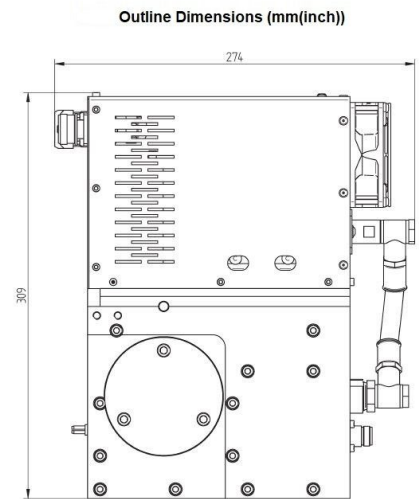

## BILDERGALERIE

Outline Dimensions (mm(inch))

## ADDITIONAL INFORMATION

<b>Typ</b>	Magnetron-Head
<b>Frequency [MHz]</b>	2450
<b>Output Power [W]</b>	1250
<b>Line connection</b>	1~ (L / N / PE)
<b>Mains voltage control circuit [V]</b>	24
<b>Line Frequency [Hz]</b>	DC
<b>Cooling</b>	Air / Water
<b>Pulse output power max [W]</b>	1250
<b>Front-Panel (HMI)</b>	With Connectors
<b>Width [mm (inch)]</b>	126 (4,96)
<b>Height [mm (inch)]</b>	309 (12,17)
<b>Depth [mm (inch)]</b>	274 (10,79)
<b>Protection</b>	IP20
<b>Output Connection Type</b>	Koax 8 / 26
<b>Output Connection</b>	Coaxial conductor
<b>Isolator</b>	Yes