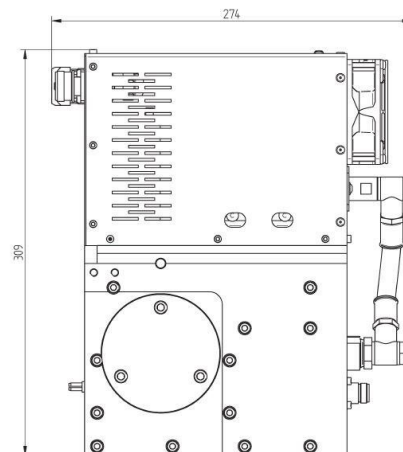

# MAGNETRON-HEAD - MH1250S-251BB

Categories: Microwave generators

Outline Dimensions (mm(inch))

## BILDERGALERIE

Outline Dimensions (mm(inch))

## ADDITIONAL INFORMATION

<b>Typ</b>	Magnetron-Head
<b>Frequency [MHz]</b>	2450
<b>Output Power [W]</b>	1250
<b>Line connection</b>	1~ (L / N / PE)
<b>Mains voltage control circuit [V]</b>	24
<b>Line Frequency [Hz]</b>	DC
<b>Cooling</b>	Air / Water
<b>Pulse output power max [W]</b>	1250
<b>Front-Panel (HMI)</b>	With Connectors
<b>Width [mm (inch)]</b>	126 (4,96)
<b>Height [mm (inch)]</b>	309 (12,17)
<b>Depth [mm (inch)]</b>	274 (10,79)
<b>Protection</b>	IP20
<b>Output Connection Type</b>	Koax 8 / 26
<b>Output Connection</b>	Coaxial conductor
<b>Isolator</b>	Yes