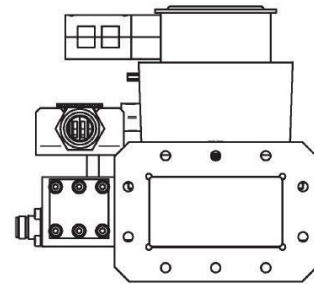

# MAGNETRON-HEAD - MH2000F-216CM

**Categories:** Microwave generators

Outline Dimensions (mm(inch))

## ADDITIONAL INFORMATION

<b>Typ</b>	Magnetron-Head
<b>Frequency [MHz]</b>	2450
<b>Output Power [W]</b>	2000
<b>Line connection</b>	1~ (L / N / PE)
<b>Mains voltage control circuit [V]</b>	-
<b>Line Frequency [Hz]</b>	-
<b>Cooling</b>	Water
<b>Pulse output power max [W]</b>	-
<b>Front-Panel (HMI)</b>	-
<b>Width [mm (inch)]</b>	214 (8,43)
<b>Height [mm (inch)]</b>	187 (7,36)
<b>Depth [mm (inch)]</b>	330 (12,99)
<b>Protection</b>	IP00
<b>Output Connection Type</b>	WR340 / R26
<b>Output Connection</b>	Waveguide
<b>Isolator</b>	Yes