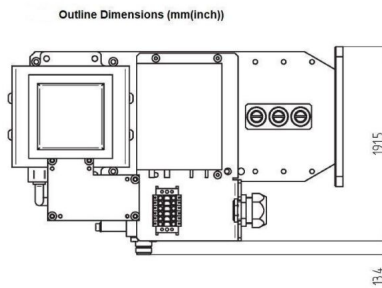

# MAGNETRON-HEAD - MH2000F-216CM

**Categories:** Microwave generators

Outline Dimensions (mm(inch))

## ADDITIONAL INFORMATION

<b>Typ</b>	Magnetron-Head
<b>Frequency [MHz]</b>	2450
<b>Output Power [W]</b>	2000
<b>Line connection</b>	1~ (L / N / PE)
<b>Mains voltage control circuit [V]</b>	-
<b>Line Frequency [Hz]</b>	-
<b>Cooling</b>	Water
<b>Pulse output power max [W]</b>	-
<b>Front-Panel (HMI)</b>	-
<b>Width [mm (inch)]</b>	214 (8,43)
<b>Height [mm (inch)]</b>	187 (7,36)
<b>Depth [mm (inch)]</b>	330 (12,99)
<b>Protection</b>	IP00
<b>Output Connection Type</b>	WR340 / R26
<b>Output Connection</b>	Waveguide
<b>Isolator</b>	Yes