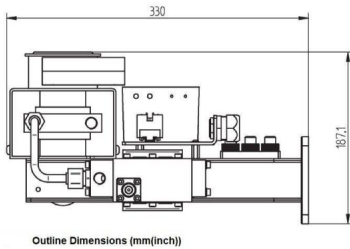

# MAGNETRON-HEAD - MH2000F-216CM

**Categories:** Microwave generators

Outline Dimensions (mm(inch))

## ADDITIONAL INFORMATION

<b>Typ</b>	Magnetron-Head
<b>Frequency [MHz]</b>	2450
<b>Output Power [W]</b>	2000
<b>Line connection</b>	1~ (L / N / PE)
<b>Mains voltage control circuit [V]</b>	-
<b>Line Frequency [Hz]</b>	-
<b>Cooling</b>	Water
<b>Pulse output power max [W]</b>	-
<b>Front-Panel (HMI)</b>	-
<b>Width [mm (inch)]</b>	214 (8,43)
<b>Height [mm (inch)]</b>	187 (7,36)
<b>Depth [mm (inch)]</b>	330 (12,99)
<b>Protection</b>	IP00
<b>Output Connection Type</b>	WR340 / R26
<b>Output Connection</b>	Waveguide
<b>Isolator</b>	Yes