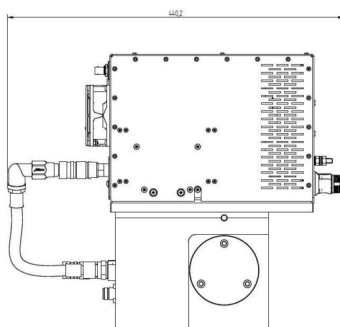

Outline Dimensions (mm(inch))

MAGNETRON-HEAD - MH2000S-251BF

Categories: Microwave generators

BILDERGALERIE

Outline Dimensions (mm(inch))

ADDITIONAL INFORMATION

Typ	Magnetron-Head
Frequency [MHz]	2450
Output Power [W]	2000
Line connection	1~ (L / N / PE)
Mains voltage control circuit [V]	24
Line Frequency [Hz]	DC
Cooling	Air / Water
Pulse output power max [W]	4000
Front-Panel (HMI)	With Connectors
Protection	IP20
Output Connection Type	Koax 8 / 26
Output Connection	Coaxial conductor
Isolator	Yes