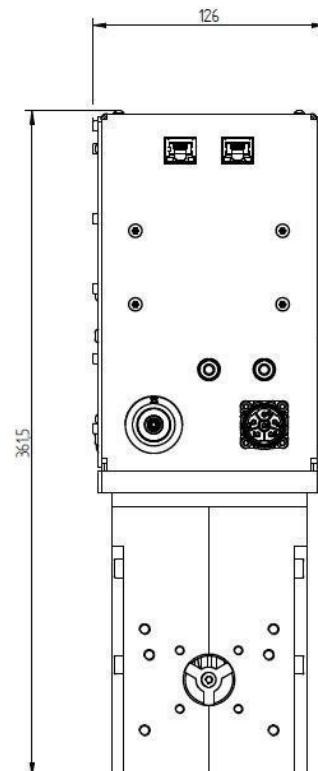

Outline Dimensions (mm(inch))

MAGNETRON-HEAD - MH2000S-251BF

Categories: Microwave generators

BILDERGALERIE

Outline Dimensions (mm(inch))

ADDITIONAL INFORMATION

Typ	Magnetron-Head
Frequency [MHz]	2450
Output Power [W]	2000
Line connection	1~ (L / N / PE)
Mains voltage control circuit [V]	24
Line Frequency [Hz]	DC
Cooling	Air / Water
Pulse output power max [W]	4000
Front-Panel (HMI)	With Connectors
Protection	IP20
Output Connection Type	Koax 8 / 26
Output Connection	Coaxial conductor
Isolator	Yes