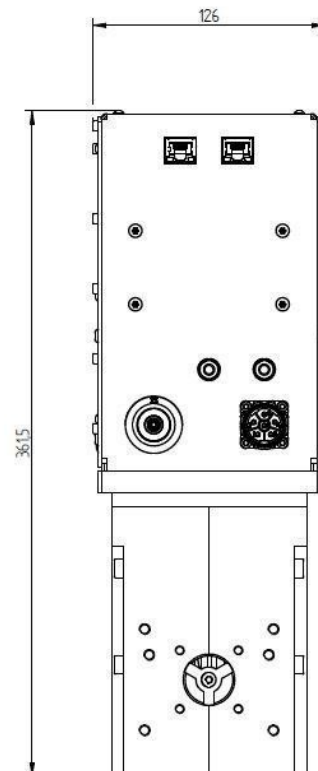

Outline Dimensions (mm(inch))

MAGNETRON-HEAD - MH2000S-251BF

Categories: Microwave generators

BILDERGALERIE

Outline Dimensions (mm(inch))

ADDITIONAL INFORMATION

| | |
|--|-------------------|
| Typ | Magnetron-Head |
| Frequency [MHz] | 2450 |
| Output Power [W] | 2000 |
| Line connection | 1~ (L / N / PE) |
| Mains voltage control circuit [V] | 24 |
| Line Frequency [Hz] | DC |
| Cooling | Air / Water |
| Pulse output power max [W] | 4000 |
| Front-Panel (HMI) | With Connectors |
| Protection | IP20 |
| Output Connection Type | Koax 8 / 26 |
| Output Connection | Coaxial conductor |
| Isolator | Yes |