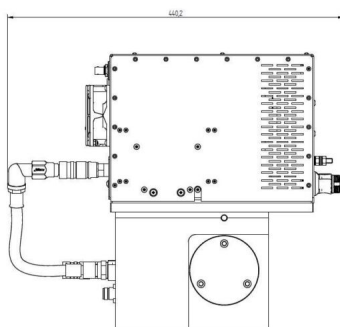

Outline Dimensions (mm(inch))

MAGNETRON-HEAD - MH2000S-251BF

Categories: Microwave generators

BILDERGALERIE

Outline Dimensions (mm(inch))

ADDITIONAL INFORMATION

| | |
|--|-------------------|
| Typ | Magnetron-Head |
| Frequency [MHz] | 2450 |
| Output Power [W] | 2000 |
| Line connection | 1~ (L / N / PE) |
| Mains voltage control circuit [V] | 24 |
| Line Frequency [Hz] | DC |
| Cooling | Air / Water |
| Pulse output power max [W] | 4000 |
| Front-Panel (HMI) | With Connectors |
| Protection | IP20 |
| Output Connection Type | Koax 8 / 26 |
| Output Connection | Coaxial conductor |
| Isolator | Yes |