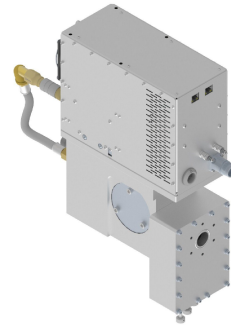

# MAGNETRON-HEAD - MH2000S-252BF

Categories: Microwave generators

## ADDITIONAL INFORMATION

<b>Typ</b>	Magnetron-Head
<b>Frequency [MHz]</b>	2450
<b>Output Power [W]</b>	2000
<b>Line connection</b>	1~ (L / N / PE)
<b>Mains voltage control circuit [V]</b>	24
<b>Line Frequency [Hz]</b>	DC
<b>Cooling</b>	Air / Water
<b>Pulse output power max [W]</b>	4000
<b>Front-Panel (HMI)</b>	With Connectors
<b>Protection</b>	IP20
<b>Output Connection Type</b>	Coaxial tuner (threefold)
<b>Output Connection</b>	Coaxial conductor
<b>Isolator</b>	Yes