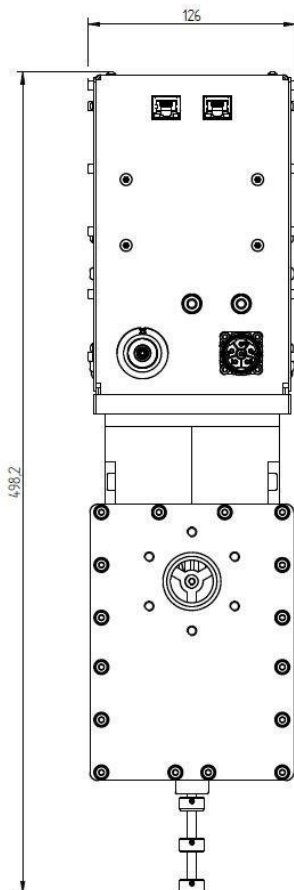

# MAGNETRON-HEAD - MH2000S-252BF

Categories: Microwave generators

## BILDERGALERIE

Outline Dimensions (mm(inch))

Outline Dimensions (mm(inch))

## ADDITIONAL INFORMATION

<b>Typ</b>	Magnetron-Head
<b>Frequency [MHz]</b>	2450
<b>Output Power [W]</b>	2000
<b>Line connection</b>	1~ (L / N / PE)
<b>Mains voltage control circuit [V]</b>	24
<b>Line Frequency [Hz]</b>	DC
<b>Cooling</b>	Air / Water
<b>Pulse output power max [W]</b>	4000
<b>Front-Panel (HMI)</b>	With Connectors
<b>Protection</b>	IP20
<b>Output Connection Type</b>	Coaxial tuner (threefold)
<b>Output Connection</b>	Coaxial conductor
<b>Isolator</b>	Yes