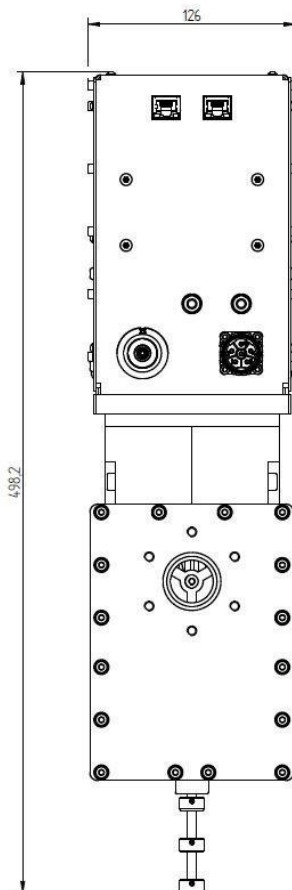

## BILDERGALERIE

Outline Dimensions (mm(inch))

Outline Dimensions (mm(inch))

## ADDITIONAL INFORMATION

<b>Typ</b>	Magnetron-Head
<b>Frequency [MHz]</b>	2450
<b>Output Power [W]</b>	2000
<b>Line connection</b>	1~ (L / N / PE)
<b>Mains voltage control circuit [V]</b>	24
<b>Line Frequency [Hz]</b>	DC
<b>Cooling</b>	Air / Water
<b>Pulse output power max [W]</b>	4000
<b>Front-Panel (HMI)</b>	With Connectors
<b>Protection</b>	IP20
<b>Output Connection Type</b>	Coaxial tuner (threefold)
<b>Output Connection</b>	Coaxial conductor
<b>Isolator</b>	Yes