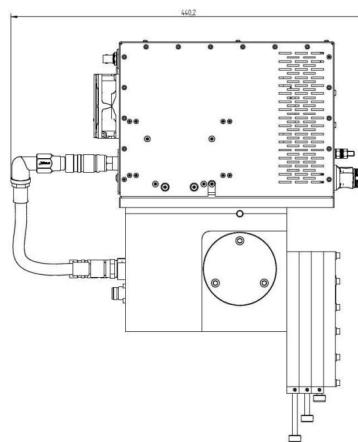

# MAGNETRON-HEAD - MH2000S-252BF

Categories: Microwave generators

## BILDERGALERIE

Outline Dimensions (mm(inch))

Outline Dimensions (mm(inch))

## ADDITIONAL INFORMATION

<b>Typ</b>	Magnetron-Head
<b>Frequency [MHz]</b>	2450
<b>Output Power [W]</b>	2000
<b>Line connection</b>	1~ (L / N / PE)
<b>Mains voltage control circuit [V]</b>	24
<b>Line Frequency [Hz]</b>	DC
<b>Cooling</b>	Air / Water
<b>Pulse output power max [W]</b>	4000
<b>Front-Panel (HMI)</b>	With Connectors
<b>Protection</b>	IP20
<b>Output Connection Type</b>	Coaxial tuner (threefold)
<b>Output Connection</b>	Coaxial conductor
<b>Isolator</b>	Yes