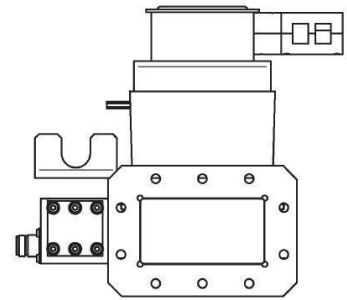

# MAGNETRON-HEAD - MH3000F-214CM

**Categories:** Microwave generators

Outline Dimensions (mm(inch))

## BILDERGALERIE

Outline Dimensions (mm(inch))

Outline Dimensions (mm(inch))

## ADDITIONAL INFORMATION

<b>Typ</b>	Magnetron-Head
<b>Frequency [MHz]</b>	2450
<b>Output Power [W]</b>	3000
<b>Line connection</b>	1~ (L / N / PE)
<b>Mains voltage control circuit [V]</b>	24
<b>Line Frequency [Hz]</b>	DC
<b>Cooling</b>	Water
<b>Pulse output power max [W]</b>	-
<b>Front-Panel (HMI)</b>	-
<b>Width [mm (inch)]</b>	239 (9,41)
<b>Height [mm (inch)]</b>	211 (8,31)
<b>Depth [mm (inch)]</b>	430 (16,93)
<b>Protection</b>	IP00
<b>Output Connection Type</b>	WR340 / R26
<b>Output Connection</b>	Waveguide
<b>Isolator</b>	Yes