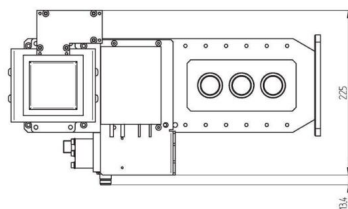

MAGNETRON-HEAD - MH3000F-214CM

Categories: Microwave generators

Outline Dimensions (mm(inch))

BILDERGALERIE

Outline Dimensions (mm(inch))

Outline Dimensions (mm(inch))

ADDITIONAL INFORMATION

Typ	Magnetron-Head
Frequency [MHz]	2450
Output Power [W]	3000
Line connection	1~ (L / N / PE)
Mains voltage control circuit [V]	24
Line Frequency [Hz]	DC
Cooling	Water
Pulse output power max [W]	-
Front-Panel (HMI)	-
Width [mm (inch)]	239 (9,41)
Height [mm (inch)]	211 (8,31)
Depth [mm (inch)]	430 (16,93)
Protection	IP00
Output Connection Type	WR340 / R26
Output Connection	Waveguide
Isolator	Yes