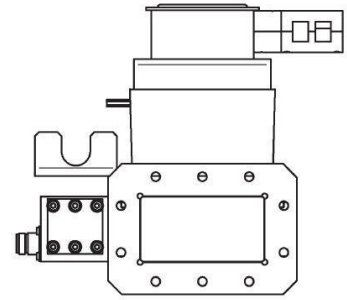

# MAGNETRON-HEAD - MH3000F-214CM

**Categories:** Microwave generators

Outline Dimensions (mm(inch))

## BILDERGALERIE

Outline Dimensions (mm(inch))

Outline Dimensions (mm(inch))

## ADDITIONAL INFORMATION

<b>Typ</b>	Magnetron-Head
<b>Frequency [MHz]</b>	2450
<b>Output Power [W]</b>	3000
<b>Line connection</b>	1~ (L / N / PE)
<b>Mains voltage control circuit [V]</b>	24
<b>Line Frequency [Hz]</b>	DC
<b>Cooling</b>	Water
<b>Pulse output power max [W]</b>	-
<b>Front-Panel (HMI)</b>	-
<b>Width [mm (inch)]</b>	239 (9,41)
<b>Height [mm (inch)]</b>	211 (8,31)
<b>Depth [mm (inch)]</b>	430 (16,93)
<b>Protection</b>	IP00
<b>Output Connection Type</b>	WR340 / R26
<b>Output Connection</b>	Waveguide
<b>Isolator</b>	Yes