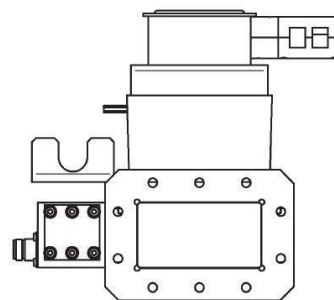

MAGNETRON-HEAD - MH3000F-214CM

Categories: Microwave generators

Outline Dimensions (mm(inch))

BILDERGALERIE

Outline Dimensions (mm(inch))

Outline Dimensions (mm(inch))

ADDITIONAL INFORMATION

Typ	Magnetron-Head
Frequency [MHz]	2450
Output Power [W]	3000
Line connection	1~ (L / N / PE)
Mains voltage control circuit [V]	24
Line Frequency [Hz]	DC
Cooling	Water
Pulse output power max [W]	-
Front-Panel (HMI)	-
Width [mm (inch)]	239 (9,41)
Height [mm (inch)]	211 (8,31)
Depth [mm (inch)]	430 (16,93)
Protection	IP00
Output Connection Type	WR340 / R26
Output Connection	Waveguide
Isolator	Yes