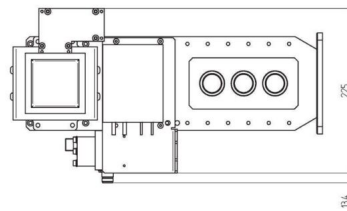

# MAGNETRON-HEAD - MH3000F-214CM

**Categories:** Microwave generators

Outline Dimensions (mm(inch))

## BILDERGALERIE

Outline Dimensions (mm(inch))

Outline Dimensions (mm(inch))

## ADDITIONAL INFORMATION

<b>Typ</b>	Magnetron-Head
<b>Frequency [MHz]</b>	2450
<b>Output Power [W]</b>	3000
<b>Line connection</b>	1~ (L / N / PE)
<b>Mains voltage control circuit [V]</b>	24
<b>Line Frequency [Hz]</b>	DC
<b>Cooling</b>	Water
<b>Pulse output power max [W]</b>	-
<b>Front-Panel (HMI)</b>	-
<b>Width [mm (inch)]</b>	239 (9,41)
<b>Height [mm (inch)]</b>	211 (8,31)
<b>Depth [mm (inch)]</b>	430 (16,93)
<b>Protection</b>	IP00
<b>Output Connection Type</b>	WR340 / R26
<b>Output Connection</b>	Waveguide
<b>Isolator</b>	Yes