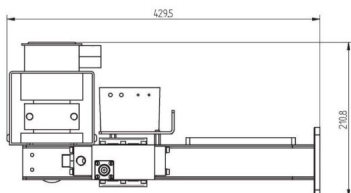

MAGNETRON-HEAD - MH3000F-214CM

Categories: Microwave generators

Outline Dimensions (mm(inch))

BILDERGALERIE

Outline Dimensions (mm(inch))

Outline Dimensions (mm(inch))

ADDITIONAL INFORMATION

Typ	Magnetron-Head
Frequency [MHz]	2450
Output Power [W]	3000
Line connection	1~ (L / N / PE)
Mains voltage control circuit [V]	24
Line Frequency [Hz]	DC
Cooling	Water
Pulse output power max [W]	-
Front-Panel (HMI)	-
Width [mm (inch)]	239 (9,41)
Height [mm (inch)]	211 (8,31)
Depth [mm (inch)]	430 (16,93)
Protection	IP00
Output Connection Type	WR340 / R26
Output Connection	Waveguide
Isolator	Yes