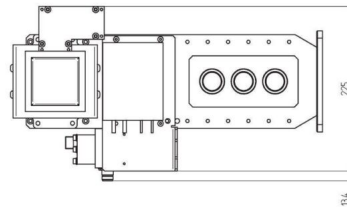

# MAGNETRON-HEAD - MH3000F-214CM

**Categories:** Microwave generators

Outline Dimensions (mm(inch))

## BILDERGALERIE

Outline Dimensions (mm(inch))

Outline Dimensions (mm(inch))

## ADDITIONAL INFORMATION

<b>Typ</b>	Magnetron-Head
<b>Frequency [MHz]</b>	2450
<b>Output Power [W]</b>	3000
<b>Line connection</b>	1~ (L / N / PE)
<b>Mains voltage control circuit [V]</b>	24
<b>Line Frequency [Hz]</b>	DC
<b>Cooling</b>	Water
<b>Pulse output power max [W]</b>	-
<b>Front-Panel (HMI)</b>	-
<b>Width [mm (inch)]</b>	239 (9,41)
<b>Height [mm (inch)]</b>	211 (8,31)
<b>Depth [mm (inch)]</b>	430 (16,93)
<b>Protection</b>	IP00
<b>Output Connection Type</b>	WR340 / R26
<b>Output Connection</b>	Waveguide
<b>Isolator</b>	Yes