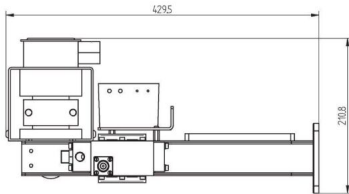

# MAGNETRON-HEAD - MH3000F-214CM

**Categories:** Microwave generators

Outline Dimensions (mm(inch))

## BILDERGALERIE

Outline Dimensions (mm(inch))

Outline Dimensions (mm(inch))

## ADDITIONAL INFORMATION

<b>Typ</b>	Magnetron-Head
<b>Frequency [MHz]</b>	2450
<b>Output Power [W]</b>	3000
<b>Line connection</b>	1~ (L / N / PE)
<b>Mains voltage control circuit [V]</b>	24
<b>Line Frequency [Hz]</b>	DC
<b>Cooling</b>	Water
<b>Pulse output power max [W]</b>	-
<b>Front-Panel (HMI)</b>	-
<b>Width [mm (inch)]</b>	239 (9,41)
<b>Height [mm (inch)]</b>	211 (8,31)
<b>Depth [mm (inch)]</b>	430 (16,93)
<b>Protection</b>	IP00
<b>Output Connection Type</b>	WR340 / R26
<b>Output Connection</b>	Waveguide
<b>Isolator</b>	Yes