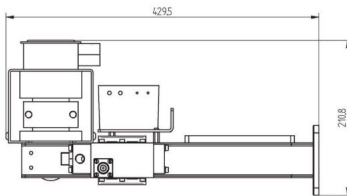

# MAGNETRON-HEAD - MH3000F-214CM

**Categories:** Microwave generators

Outline Dimensions (mm(inch))

## BILDERGALERIE

Outline Dimensions (mm(inch))

Outline Dimensions (mm(inch))

## ADDITIONAL INFORMATION

<b>Typ</b>	Magnetron-Head
<b>Frequency [MHz]</b>	2450
<b>Output Power [W]</b>	3000
<b>Line connection</b>	1~ (L / N / PE)
<b>Mains voltage control circuit [V]</b>	24
<b>Line Frequency [Hz]</b>	DC
<b>Cooling</b>	Water
<b>Pulse output power max [W]</b>	-
<b>Front-Panel (HMI)</b>	-
<b>Width [mm (inch)]</b>	239 (9,41)
<b>Height [mm (inch)]</b>	211 (8,31)
<b>Depth [mm (inch)]</b>	430 (16,93)
<b>Protection</b>	IP00
<b>Output Connection Type</b>	WR340 / R26
<b>Output Connection</b>	Waveguide
<b>Isolator</b>	Yes