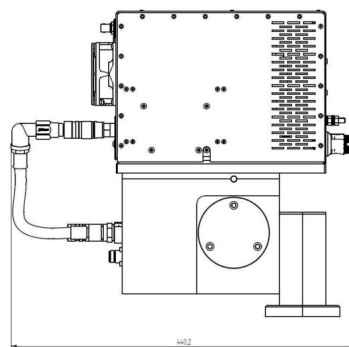

# MAGNETRON-HEAD - MH3000S-250BF

**Categories:** Microwave generators

## BILDERGALERIE

Outline Dimensions (mm(inch))

Outline Dimensions (mm(inch))

## ADDITIONAL INFORMATION

<b>Typ</b>	Magnetron-Head
<b>Frequency [MHz]</b>	2450
<b>Output Power [W]</b>	3000
<b>Line connection</b>	1~ (L / N / PE)
<b>Mains voltage control circuit [V]</b>	24
<b>Line Frequency [Hz]</b>	DC
<b>Cooling</b>	Air / Water
<b>Pulse output power max [W]</b>	6000
<b>Front-Panel (HMI)</b>	With Connectors
<b>Width [mm (inch)]</b>	138 (5,43)
<b>Height [mm (inch)]</b>	390 (15,35)
<b>Depth [mm (inch)]</b>	524 (20,63)
<b>Protection</b>	IP20
<b>Output Connection Type</b>	WR340 / R26
<b>Output Connection</b>	Waveguide
<b>Isolator</b>	Yes