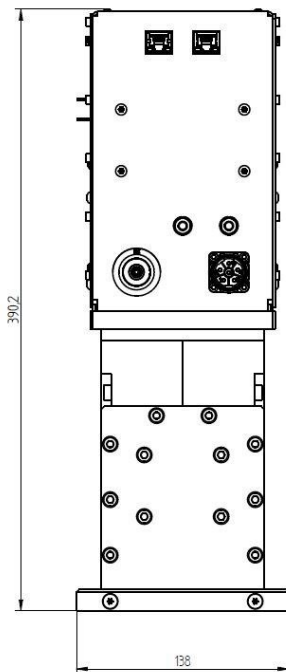

# MAGNETRON-HEAD - MH3000S-250BF

**Categories:** Microwave generators

## BILDERGALERIE

Outline Dimensions (mm(inch))

Outline Dimensions (mm(inch))

## ADDITIONAL INFORMATION

<b>Typ</b>	Magnetron-Head
<b>Frequency [MHz]</b>	2450
<b>Output Power [W]</b>	3000
<b>Line connection</b>	1~ (L / N / PE)
<b>Mains voltage control circuit [V]</b>	24
<b>Line Frequency [Hz]</b>	DC
<b>Cooling</b>	Air / Water
<b>Pulse output power max [W]</b>	6000
<b>Front-Panel (HMI)</b>	With Connectors
<b>Width [mm (inch)]</b>	138 (5,43)
<b>Height [mm (inch)]</b>	390 (15,35)
<b>Depth [mm (inch)]</b>	524 (20,63)
<b>Protection</b>	IP20
<b>Output Connection Type</b>	WR340 / R26
<b>Output Connection</b>	Waveguide
<b>Isolator</b>	Yes