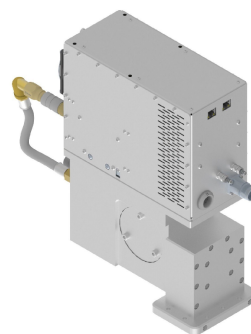

MAGNETRON-HEAD - MH3000S-251BF

Categories: Microwave generators

BILDERGALERIE

Outline Dimensions (mm(inch))

Outline Dimensions (mm(inch))

ADDITIONAL INFORMATION

Typ	Magnetron-Head
Frequency [MHz]	2450
Output Power [W]	3000
Line connection	1~ (L / N / PE)
Mains voltage control circuit [V]	24
Line Frequency [Hz]	DC
Cooling	Air / Water
Pulse output power max [W]	6000
Front-Panel (HMI)	With Connectors
Width [mm (inch)]	126 (4,96)
Height [mm (inch)]	362 (14,25)
Depth [mm (inch)]	441 (17,36)
Protection	IP20
Output Connection Type	Koax 8 / 26
Output Connection	Coaxial conductor
Isolator	Yes