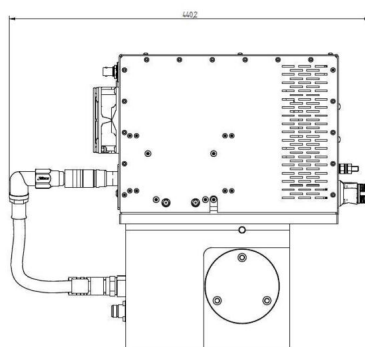

## BILDERGALERIE

Outline Dimensions (mm(inch))

Outline Dimensions (mm(inch))

## ADDITIONAL INFORMATION

<b>Typ</b>	Magnetron-Head
<b>Frequency [MHz]</b>	2450
<b>Output Power [W]</b>	3000
<b>Line connection</b>	1~ (L / N / PE)
<b>Mains voltage control circuit [V]</b>	24
<b>Line Frequency [Hz]</b>	DC
<b>Cooling</b>	Air / Water
<b>Pulse output power max [W]</b>	6000
<b>Front-Panel (HMI)</b>	With Connectors
<b>Width [mm (inch)]</b>	126 (4,96)
<b>Height [mm (inch)]</b>	362 (14,25)
<b>Depth [mm (inch)]</b>	441 (17,36)
<b>Protection</b>	IP20
<b>Output Connection Type</b>	Koax 8 / 26
<b>Output Connection</b>	Coaxial conductor
<b>Isolator</b>	Yes