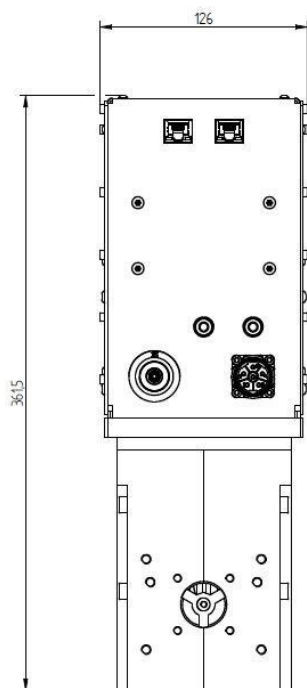

# MAGNETRON-HEAD - MH3000S-251BF

Categories: Microwave generators

## BILDERGALERIE

Outline Dimensions (mm(inch))

Outline Dimensions (mm(inch))

## ADDITIONAL INFORMATION

<b>Typ</b>	Magnetron-Head
<b>Frequency [MHz]</b>	2450
<b>Output Power [W]</b>	3000
<b>Line connection</b>	1~ (L / N / PE)
<b>Mains voltage control circuit [V]</b>	24
<b>Line Frequency [Hz]</b>	DC
<b>Cooling</b>	Air / Water
<b>Pulse output power max [W]</b>	6000
<b>Front-Panel (HMI)</b>	With Connectors
<b>Width [mm (inch)]</b>	126 (4,96)
<b>Height [mm (inch)]</b>	362 (14,25)
<b>Depth [mm (inch)]</b>	441 (17,36)
<b>Protection</b>	IP20
<b>Output Connection Type</b>	Koax 8 / 26
<b>Output Connection</b>	Coaxial conductor
<b>Isolator</b>	Yes