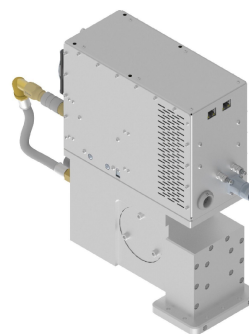

# MAGNETRON-HEAD - MH3000S-251BF

Categories: Microwave generators

## ADDITIONAL INFORMATION

<b>Typ</b>	Magnetron-Head
<b>Frequency [MHz]</b>	2450
<b>Output Power [W]</b>	3000
<b>Line connection</b>	1~ (L / N / PE)
<b>Mains voltage control circuit [V]</b>	24
<b>Line Frequency [Hz]</b>	DC
<b>Cooling</b>	Air / Water
<b>Pulse output power max [W]</b>	6000
<b>Front-Panel (HMI)</b>	With Connectors
<b>Width [mm (inch)]</b>	126 (4,96)
<b>Height [mm (inch)]</b>	362 (14,25)
<b>Depth [mm (inch)]</b>	441 (17,36)
<b>Protection</b>	IP20
<b>Output Connection Type</b>	Koax 8 / 26
<b>Output Connection</b>	Coaxial conductor
<b>Isolator</b>	Yes