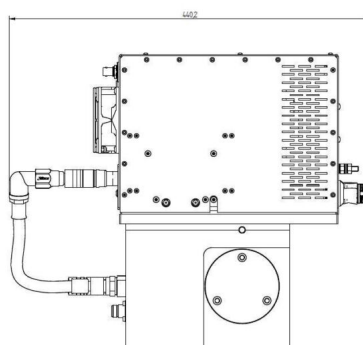

Outline Dimensions (mm(inch))