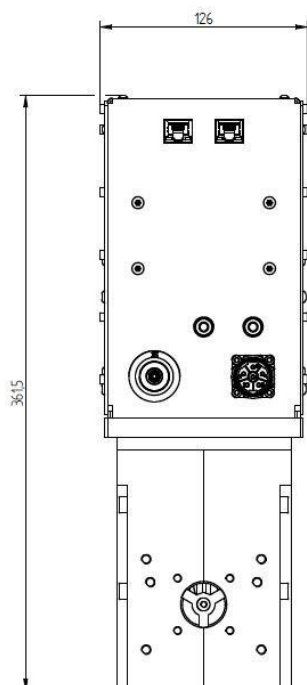

BILDERGALERIE

Outline Dimensions (mm(inch))