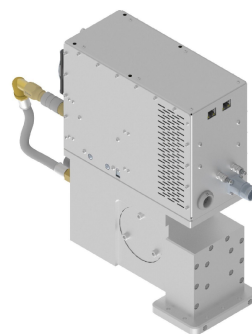

# MAGNETRON-HEAD - MH3000S-251BF

Categories: Microwave generators

## ADDITIONAL INFORMATION

<b>Typ</b>	Magnetron-Head
<b>Frequency [MHz]</b>	2450
<b>Output Power [W]</b>	3000
<b>Line connection</b>	1~ (L / N / PE)
<b>Mains voltage control circuit [V]</b>	24
<b>Line Frequency [Hz]</b>	DC
<b>Cooling</b>	Air / Water
<b>Pulse output power max [W]</b>	6000
<b>Front-Panel (HMI)</b>	With Connectors
<b>Width [mm (inch)]</b>	126 (4,96)
<b>Height [mm (inch)]</b>	362 (14,25)
<b>Depth [mm (inch)]</b>	441 (17,36)
<b>Protection</b>	IP20
<b>Output Connection Type</b>	Koax 8 / 26
<b>Output Connection</b>	Coaxial conductor
<b>Isolator</b>	Yes