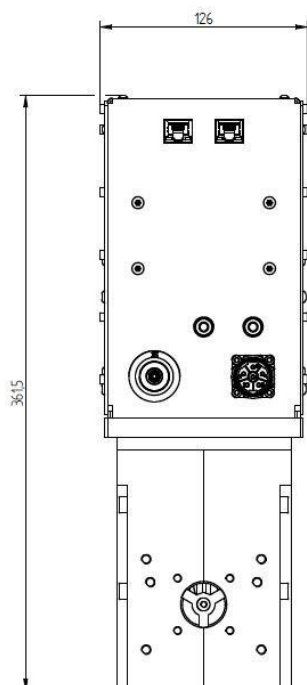

MAGNETRON-HEAD - MH3000S-251BF

Categories: Microwave generators

BILDERGALERIE

Outline Dimensions (mm(inch))

Outline Dimensions (mm(inch))

ADDITIONAL INFORMATION

Typ	Magnetron-Head
Frequency [MHz]	2450
Output Power [W]	3000
Line connection	1~ (L / N / PE)
Mains voltage control circuit [V]	24
Line Frequency [Hz]	DC
Cooling	Air / Water
Pulse output power max [W]	6000
Front-Panel (HMI)	With Connectors
Width [mm (inch)]	126 (4,96)
Height [mm (inch)]	362 (14,25)
Depth [mm (inch)]	441 (17,36)
Protection	IP20
Output Connection Type	Koax 8 / 26
Output Connection	Coaxial conductor
Isolator	Yes