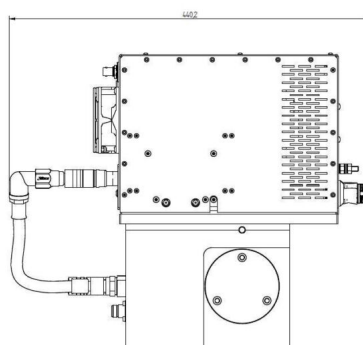

MAGNETRON-HEAD - MH3000S-251BF

Categories: Microwave generators

BILDERGALERIE

Outline Dimensions (mm(inch))

Outline Dimensions (mm(inch))

ADDITIONAL INFORMATION

Typ	Magnetron-Head
Frequency [MHz]	2450
Output Power [W]	3000
Line connection	1~ (L / N / PE)
Mains voltage control circuit [V]	24
Line Frequency [Hz]	DC
Cooling	Air / Water
Pulse output power max [W]	6000
Front-Panel (HMI)	With Connectors
Width [mm (inch)]	126 (4,96)
Height [mm (inch)]	362 (14,25)
Depth [mm (inch)]	441 (17,36)
Protection	IP20
Output Connection Type	Koax 8 / 26
Output Connection	Coaxial conductor
Isolator	Yes