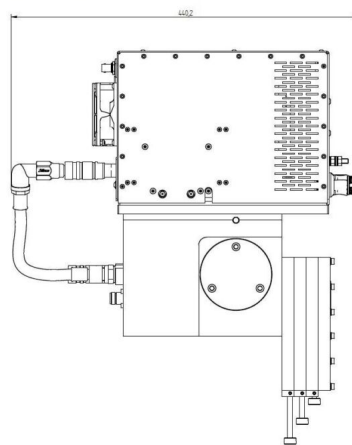

MAGNETRON-HEAD - MH3000S-252BF

Categories: Microwave generators

BILDERGALERIE

Outline Dimensions (mm(inch))

Outline Dimensions (mm(inch))

ADDITIONAL INFORMATION

Typ	Magnetron-Head
Frequency [MHz]	2450
Output Power [W]	3000
Line connection	1~ (L / N / PE)
Mains voltage control circuit [V]	24
Line Frequency [Hz]	DC
Cooling	Air / Water
Pulse output power max [W]	6000
Front-Panel (HMI)	With Connectors
Width [mm (inch)]	126 (4,96)
Height [mm (inch)]	498,2 (19,61)
Depth [mm (inch)]	395,6 (15,58)
Protection	IP20
Output Connection Type	Koax 8 / 26
Output Connection	Coaxial conductor
Isolator	Yes