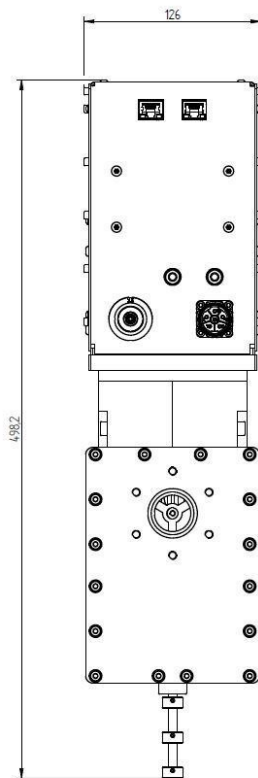

MAGNETRON-HEAD - MH3000S-252BF

Categories: Microwave generators

BILDERGALERIE

Outline Dimensions (mm(inch))

Outline Dimensions (mm(inch))

ADDITIONAL INFORMATION

Typ	Magnetron-Head
Frequency [MHz]	2450
Output Power [W]	3000
Line connection	1~ (L / N / PE)
Mains voltage control circuit [V]	24
Line Frequency [Hz]	DC
Cooling	Air / Water
Pulse output power max [W]	6000
Front-Panel (HMI)	With Connectors
Width [mm (inch)]	126 (4,96)
Height [mm (inch)]	498,2 (19,61)
Depth [mm (inch)]	395,6 (15,58)
Protection	IP20
Output Connection Type	Koax 8 / 26
Output Connection	Coaxial conductor
Isolator	Yes