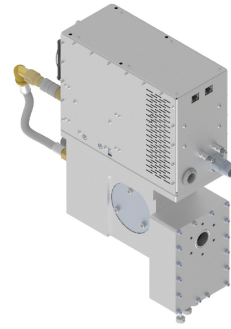

# MAGNETRON-HEAD - MH3000S-252BF

Categories: Microwave generators

## ADDITIONAL INFORMATION

<b>Typ</b>	Magnetron-Head
<b>Frequency [MHz]</b>	2450
<b>Output Power [W]</b>	3000
<b>Line connection</b>	1~ (L / N / PE)
<b>Mains voltage control circuit [V]</b>	24
<b>Line Frequency [Hz]</b>	DC
<b>Cooling</b>	Air / Water
<b>Pulse output power max [W]</b>	6000
<b>Front-Panel (HMI)</b>	With Connectors
<b>Width [mm (inch)]</b>	126 (4,96)
<b>Height [mm (inch)]</b>	498,2 (19,61)
<b>Depth [mm (inch)]</b>	395,6 (15,58)
<b>Protection</b>	IP20
<b>Output Connection Type</b>	Koax 8 / 26
<b>Output Connection</b>	Coaxial conductor
<b>Isolator</b>	Yes