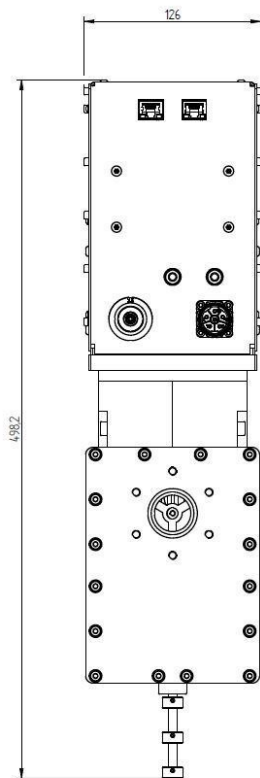

# MAGNETRON-HEAD - MH3000S-252BF

Categories: Microwave generators

## BILDERGALERIE

Outline Dimensions (mm(inch))

Outline Dimensions (mm(inch))

## ADDITIONAL INFORMATION

<b>Typ</b>	Magnetron-Head
<b>Frequency [MHz]</b>	2450
<b>Output Power [W]</b>	3000
<b>Line connection</b>	1~ (L / N / PE)
<b>Mains voltage control circuit [V]</b>	24
<b>Line Frequency [Hz]</b>	DC
<b>Cooling</b>	Air / Water
<b>Pulse output power max [W]</b>	6000
<b>Front-Panel (HMI)</b>	With Connectors
<b>Width [mm (inch)]</b>	126 (4,96)
<b>Height [mm (inch)]</b>	498,2 (19,61)
<b>Depth [mm (inch)]</b>	395,6 (15,58)
<b>Protection</b>	IP20
<b>Output Connection Type</b>	Koax 8 / 26
<b>Output Connection</b>	Coaxial conductor
<b>Isolator</b>	Yes