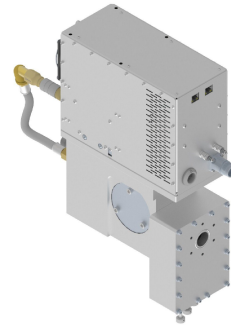

MAGNETRON-HEAD - MH3000S-252BF

Categories: Microwave generators

BILDERGALERIE

Outline Dimensions (mm(inch))

Outline Dimensions (mm(inch))

ADDITIONAL INFORMATION

Typ	Magnetron-Head
Frequency [MHz]	2450
Output Power [W]	3000
Line connection	1~ (L / N / PE)
Mains voltage control circuit [V]	24
Line Frequency [Hz]	DC
Cooling	Air / Water
Pulse output power max [W]	6000
Front-Panel (HMI)	With Connectors
Width [mm (inch)]	126 (4,96)
Height [mm (inch)]	498,2 (19,61)
Depth [mm (inch)]	395,6 (15,58)
Protection	IP20
Output Connection Type	Koax 8 / 26
Output Connection	Coaxial conductor
Isolator	Yes