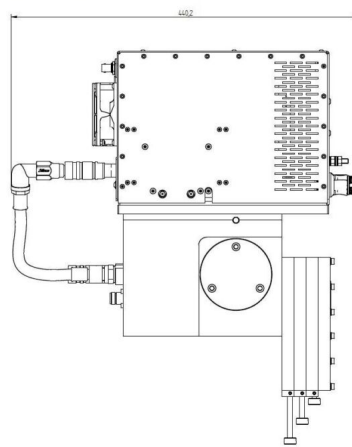

# MAGNETRON-HEAD - MH3000S-252BF

Categories: Microwave generators

## BILDERGALERIE

Outline Dimensions (mm(inch))

Outline Dimensions (mm(inch))

## ADDITIONAL INFORMATION

<b>Typ</b>	Magnetron-Head
<b>Frequency [MHz]</b>	2450
<b>Output Power [W]</b>	3000
<b>Line connection</b>	1~ (L / N / PE)
<b>Mains voltage control circuit [V]</b>	24
<b>Line Frequency [Hz]</b>	DC
<b>Cooling</b>	Air / Water
<b>Pulse output power max [W]</b>	6000
<b>Front-Panel (HMI)</b>	With Connectors
<b>Width [mm (inch)]</b>	126 (4,96)
<b>Height [mm (inch)]</b>	498,2 (19,61)
<b>Depth [mm (inch)]</b>	395,6 (15,58)
<b>Protection</b>	IP20
<b>Output Connection Type</b>	Koax 8 / 26
<b>Output Connection</b>	Coaxial conductor
<b>Isolator</b>	Yes