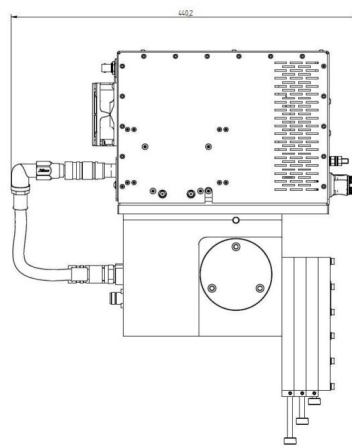

MAGNETRON-HEAD - MH3000S-252BF

Categories: Microwave generators

BILDERGALERIE

Outline Dimensions (mm(inch))

Outline Dimensions (mm(inch))

ADDITIONAL INFORMATION

Typ	Magnetron-Head
Frequency [MHz]	2450
Output Power [W]	3000
Line connection	1~ (L / N / PE)
Mains voltage control circuit [V]	24
Line Frequency [Hz]	DC
Cooling	Air / Water
Pulse output power max [W]	6000
Front-Panel (HMI)	With Connectors
Width [mm (inch)]	126 (4,96)
Height [mm (inch)]	498,2 (19,61)
Depth [mm (inch)]	395,6 (15,58)
Protection	IP20
Output Connection Type	Koax 8 / 26
Output Connection	Coaxial conductor
Isolator	Yes