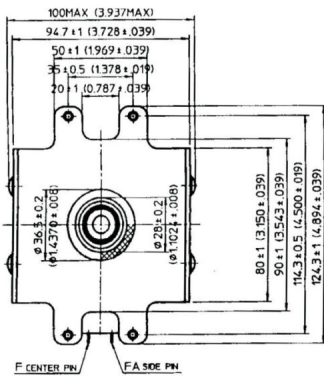

MAGNETRON - MB2422A-120CF

Categories: Magnetrons

Tube Outline Dimensions (mm(inch))

BILDERGALERIE

Tube Outline Dimensions (mm(inch))

ADDITIONAL INFORMATION

Typ	Magnetron
OEM Item Number	MB2422A-120CF
Output Power CW [W]	1250
Frequency [MHz]	2450
ISM Band	S-Band
Cooling	water-cooled
Orientation of HV and cooling connectors	180°
Fastening / Studs	4 x Through-hole 5,8 (no studs)
Orientation HV to fastening	0°
Magnet	Packaged magnet
Cooling Connector Type	Hose Nipple Ø11 mm
Temperature sensor	-