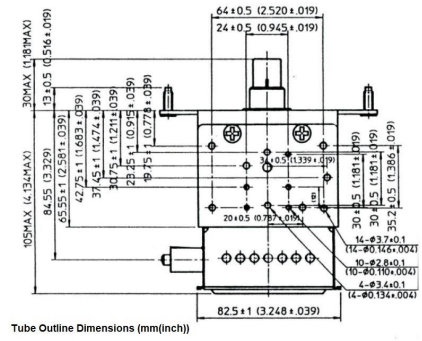

MAGNETRON - MB2422A-120CF

Categories: Magnetrons

Tube Outline Dimensions (mm(inch))

BILDERGALERIE

Tube Outline Dimensions (mm(inch))

ADDITIONAL INFORMATION

Typ	Magnetron
OEM Item Number	MB2422A-120CF
Output Power CW [W]	1250
Frequency [MHz]	2450
ISM Band	S-Band
Cooling	water-cooled
Orientation of HV and cooling connectors	180°
Fastening / Studs	4 x Through-hole 5,8 (no studs)
Orientation HV to fastening	0°
Magnet	Packaged magnet
Cooling Connector Type	Hose Nipple Ø11 mm
Temperature sensor	-