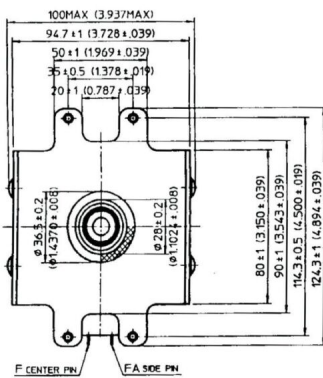

# MAGNETRON - MB2422A-120CF

Categories: Magnetrons

Tube Outline Dimensions (mm)(inch)

## BILDERGALERIE

Tube Outline Dimensions (mm)(inch)

## ADDITIONAL INFORMATION

<b>Typ</b>	Magnetron
<b>OEM Item Number</b>	MB2422A-120CF
<b>Output Power CW [W]</b>	1250
<b>Frequency [MHz]</b>	2450
<b>ISM Band</b>	S-Band
<b>Cooling</b>	water-cooled
<b>Orientation of HV and cooling connectors</b>	180°
<b>Fastening / Studs</b>	4 x Through-hole 5,8 (no studs)
<b>Orientation HV to fastening</b>	0°
<b>Magnet</b>	Packaged magnet
<b>Cooling Connector Type</b>	Hose Nipple Ø11 mm
<b>Temperature sensor</b>	-