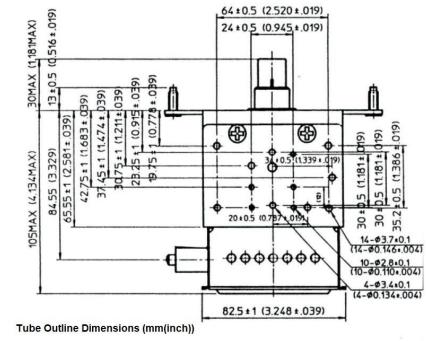

# MAGNETRON - MB2422A-120CF

Categories: Magnetrons

Tube Outline Dimensions (mm)(inch)

## BILDERGALERIE

Tube Outline Dimensions (mm)(inch)

## ADDITIONAL INFORMATION

<b>Typ</b>	Magnetron
<b>OEM Item Number</b>	MB2422A-120CF
<b>Output Power CW [W]</b>	1250
<b>Frequency [MHz]</b>	2450
<b>ISM Band</b>	S-Band
<b>Cooling</b>	water-cooled
<b>Orientation of HV and cooling connectors</b>	180°
<b>Fastening / Studs</b>	4 x Through-hole 5,8 (no studs)
<b>Orientation HV to fastening</b>	0°
<b>Magnet</b>	Packaged magnet
<b>Cooling Connector Type</b>	Hose Nipple Ø11 mm
<b>Temperature sensor</b>	-