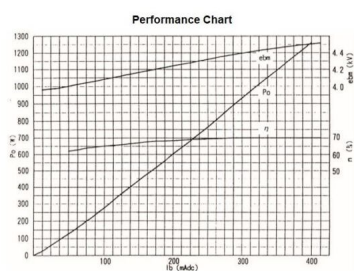

MAGNETRON - MB2422A-120DZ

Categories: Magnetrons

BILDERGALERIE

Tube Outline Dimensions (mm(Inch))

Tube Outline Dimensions (mm(inch))

ADDITIONAL INFORMATION

Typ	Magnetron
OEM Item Number	MB2422A-120DZ
Output Power CW [W]	1250
Frequency [MHz]	2450
ISM Band	S-Band
Cooling	water-cooled
Orientation of HV and cooling connectors	180°
Fastening / Studs	4 x Through-hole 5,8 (no studs)
Orientation HV to fastening	0°
Magnet	Packaged magnet
Cooling Connector Type	G1/4" Female Thread
Temperature sensor	50 °C (122 °F)