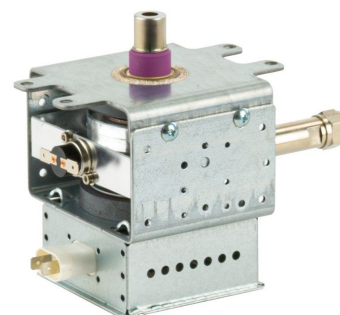

MAGNETRON - MB2422A-120DZ

Categories: Magnetrons

BILDERGALERIE

Tube Outline Dimensions (mm(Inch))

Tube Outline Dimensions (mm(inch))

ADDITIONAL INFORMATION

Typ	Magnetron
OEM Item Number	MB2422A-120DZ
Output Power CW [W]	1250
Frequency [MHz]	2450
ISM Band	S-Band
Cooling	water-cooled
Orientation of HV and cooling connectors	180°
Fastening / Studs	4 x Through-hole 5,8 (no studs)
Orientation HV to fastening	0°
Magnet	Packaged magnet
Cooling Connector Type	G1/4" Female Thread
Temperature sensor	50 °C (122 °F)