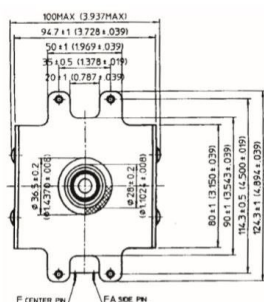

MAGNETRON - MB2422A-120DZ

Categories: Magnetrons

BILDERGALERIE

Tube Outline Dimensions (mm(Inch))

Tube Outline Dimensions (mm(inch))

ADDITIONAL INFORMATION

Typ	Magnetron
OEM Item Number	MB2422A-120DZ
Output Power CW [W]	1250
Frequency [MHz]	2450
ISM Band	S-Band
Cooling	water-cooled
Orientation of HV and cooling connectors	180°
Fastening / Studs	4 x Through-hole 5,8 (no studs)
Orientation HV to fastening	0°
Magnet	Packaged magnet
Cooling Connector Type	G1/4" Female Thread
Temperature sensor	50 °C (122 °F)