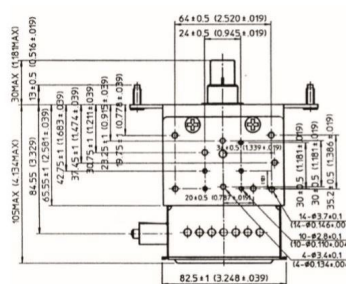

MAGNETRON - MB2422A-120DZ

Categories: Magnetrons

BILDERGALERIE

Tube Outline Dimensions (mm(Inch))

Tube Outline Dimensions (mm(inch))

ADDITIONAL INFORMATION

Typ	Magnetron
OEM Item Number	MB2422A-120DZ
Output Power CW [W]	1250
Frequency [MHz]	2450
ISM Band	S-Band
Cooling	water-cooled
Orientation of HV and cooling connectors	180°
Fastening / Studs	4 x Through-hole 5,8 (no studs)
Orientation HV to fastening	0°
Magnet	Packaged magnet
Cooling Connector Type	G1/4" Female Thread
Temperature sensor	50 °C (122 °F)