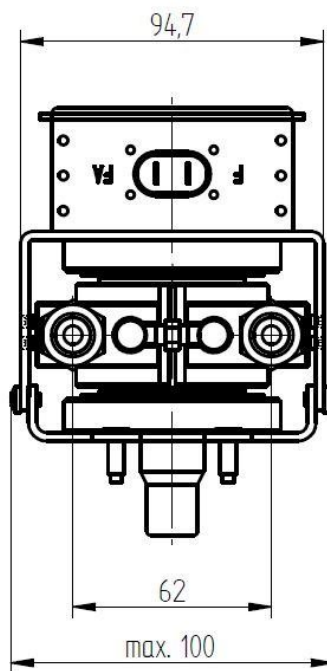

MAGNETRON - MB2422A-150BF

Categories: Magnetrons

BILDERGALERIE

Outline Dimensions (mm(inch))

Outline Dimensions (mm(inch))

Outline Dimensions (mm(inch))

ADDITIONAL INFORMATION

Typ	Magnetron
OEM Item Number	MB2422A-150BF
Output Power CW [W]	1250
Frequency [MHz]	2450
ISM Band	S-Band
Cooling	water-cooled
Orientation of HV and cooling connectors	0°
Fastening / Studs	4x M5 Bolt (Studs)
Orientation HV to fastening	0°
Magnet	Packaged magnet
Cooling Connector Type	1/4" NPT Female Thread
Temperature sensor	-