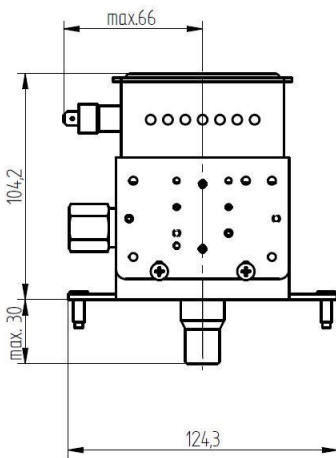

BILDERGALERIE

Outline Dimensions (mm(inch))