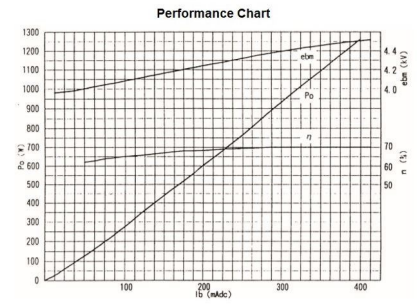

MAGNETRON - MB2422A-150BF

Categories: Magnetrons

BILDERGALERIE

Outline Dimensions (mm(inch))

Outline Dimensions (mm(inch))

Outline Dimensions (mm(inch))

ADDITIONAL INFORMATION

Typ	Magnetron
OEM Item Number	MB2422A-150BF
Output Power CW [W]	1250
Frequency [MHz]	2450
ISM Band	S-Band
Cooling	water-cooled
Orientation of HV and cooling connectors	0°
Fastening / Studs	4x M5 Bolt (Studs)
Orientation HV to fastening	0°
Magnet	Packaged magnet
Cooling Connector Type	1/4" NPT Female Thread
Temperature sensor	-