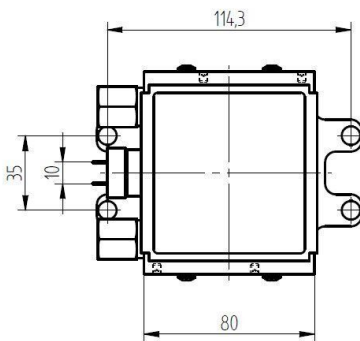

## BILDERGALERIE

Outline Dimensions (mm(inch))

Outline Dimensions (mm(inch))

Outline Dimensions (mm(inch))

## ADDITIONAL INFORMATION

<b>Typ</b>	Magnetron
<b>OEM Item Number</b>	MB2422A-150BF
<b>Output Power CW [W]</b>	1250
<b>Frequency [MHz]</b>	2450
<b>ISM Band</b>	S-Band
<b>Cooling</b>	water-cooled
<b>Orientation of HV and cooling connectors</b>	0°
<b>Fastening / Studs</b>	4x M5 Bolt (Studs)
<b>Orientation HV to fastening</b>	0°
<b>Magnet</b>	Packaged magnet
<b>Cooling Connector Type</b>	1/4" NPT Female Thread
<b>Temperature sensor</b>	-