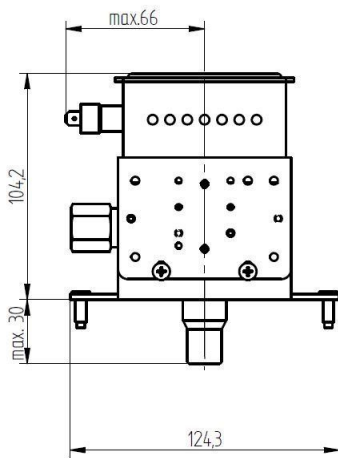

MAGNETRON - MB2422A-150BF

Categories: Magnetrons

BILDERGALERIE

Outline Dimensions (mm(inch))

Outline Dimensions (mm(inch))

Outline Dimensions (mm(inch))

ADDITIONAL INFORMATION

Typ	Magnetron
OEM Item Number	MB2422A-150BF
Output Power CW [W]	1250
Frequency [MHz]	2450
ISM Band	S-Band
Cooling	water-cooled
Orientation of HV and cooling connectors	0°
Fastening / Studs	4x M5 Bolt (Studs)
Orientation HV to fastening	0°
Magnet	Packaged magnet
Cooling Connector Type	1/4" NPT Female Thread
Temperature sensor	-