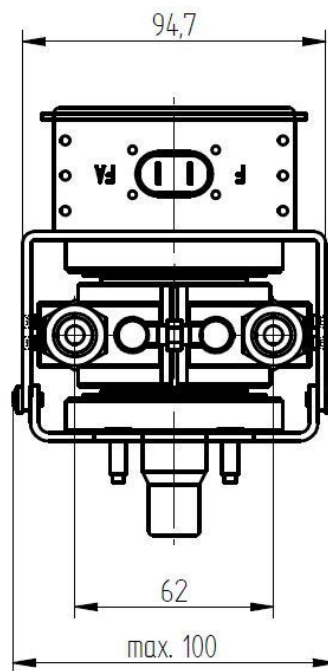

## BILDERGALERIE

Outline Dimensions (mm(inch))

Outline Dimensions (mm(inch))

Outline Dimensions (mm(inch))

## ADDITIONAL INFORMATION

<b>Typ</b>	Magnetron
<b>OEM Item Number</b>	MB2422A-150BF
<b>Output Power CW [W]</b>	1250
<b>Frequency [MHz]</b>	2450
<b>ISM Band</b>	S-Band
<b>Cooling</b>	water-cooled
<b>Orientation of HV and cooling connectors</b>	0°
<b>Fastening / Studs</b>	4x M5 Bolt (Studs)
<b>Orientation HV to fastening</b>	0°
<b>Magnet</b>	Packaged magnet
<b>Cooling Connector Type</b>	1/4" NPT Female Thread
<b>Temperature sensor</b>	-