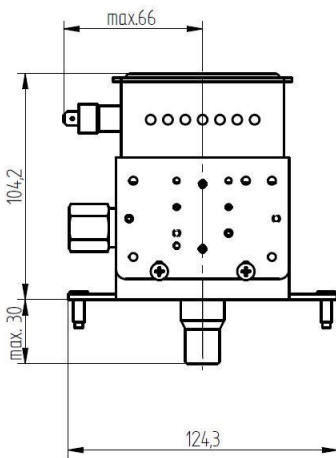

## BILDERGALERIE

Outline Dimensions (mm(inch))

Outline Dimensions (mm(inch))

Outline Dimensions (mm(inch))

## ADDITIONAL INFORMATION

<b>Typ</b>	Magnetron
<b>OEM Item Number</b>	MB2422A-150BF
<b>Output Power CW [W]</b>	1250
<b>Frequency [MHz]</b>	2450
<b>ISM Band</b>	S-Band
<b>Cooling</b>	water-cooled
<b>Orientation of HV and cooling connectors</b>	0°
<b>Fastening / Studs</b>	4x M5 Bolt (Studs)
<b>Orientation HV to fastening</b>	0°
<b>Magnet</b>	Packaged magnet
<b>Cooling Connector Type</b>	1/4" NPT Female Thread
<b>Temperature sensor</b>	-