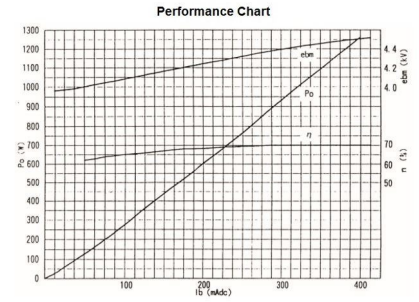

MAGNETRON - MB2422A-150BF

Categories: Magnetrons

BILDERGALERIE

Outline Dimensions (mm(inch))

Outline Dimensions (mm(inch))

Outline Dimensions (mm(inch))

ADDITIONAL INFORMATION

Typ	Magnetron
OEM Item Number	MB2422A-150BF
Output Power CW [W]	1250
Frequency [MHz]	2450
ISM Band	S-Band
Cooling	water-cooled
Orientation of HV and cooling connectors	0°
Fastening / Studs	4x M5 Bolt (Studs)
Orientation HV to fastening	0°
Magnet	Packaged magnet
Cooling Connector Type	1/4" NPT Female Thread
Temperature sensor	-