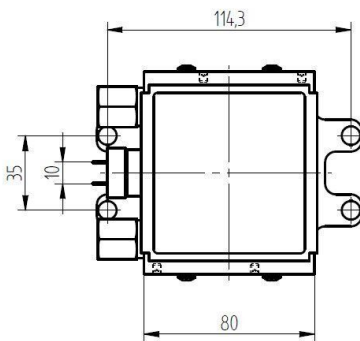

Outline Dimensions (mm(inch))