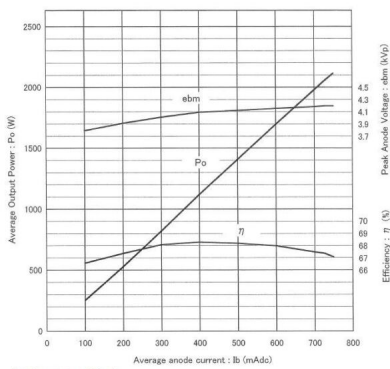

## BILDERGALERIE

Performance Chart

Tube Outline Dimensions (mm(inch))

Tube Outline Dimensions (mm(inch))