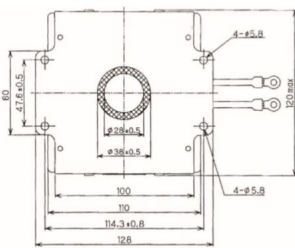

MAGNETRON - MB2533A-120CH

Categories: Magnetrons

BILDERGALERIE

Performance Chart

Tube Outline Dimensions (mm(inch))

ADDITIONAL INFORMATION

Typ	Magnetron
OEM Item Number	MB2533A-120CH
Output Power CW [W]	2000
Frequency [MHz]	
ISM Band	S-Band
Cooling	water-cooled
Orientation of HV and cooling connectors	180°
Fastening / Studs	4 x Through-hole 5,8 (no studs)
Orientation HV to fastening	0°
Magnet	Packaged magnet
Cooling Connector Type	G1/4" Female Thread
Temperature sensor	Non