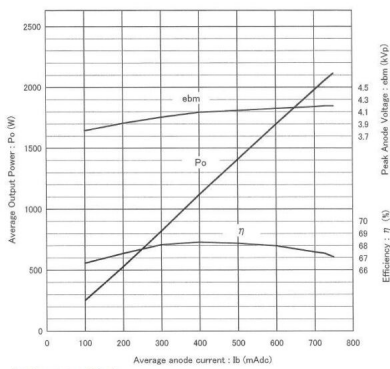

MAGNETRON - MB2533A-120CH

Categories: Magnetrons

BILDERGALERIE

Performance Chart

Tube Outline Dimensions (mm(inch))

ADDITIONAL INFORMATION

Typ	Magnetron
OEM Item Number	MB2533A-120CH
Output Power CW [W]	2000
Frequency [MHz]	
ISM Band	S-Band
Cooling	water-cooled
Orientation of HV and cooling connectors	180°
Fastening / Studs	4 x Through-hole 5,8 (no studs)
Orientation HV to fastening	0°
Magnet	Packaged magnet
Cooling Connector Type	G1/4" Female Thread
Temperature sensor	Non