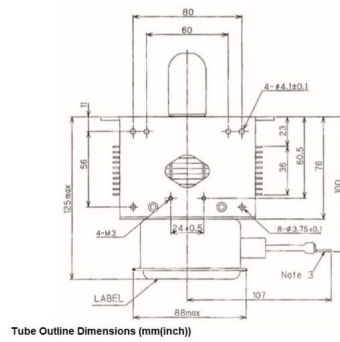

MAGNETRON - MB2533A-120CH

Categories: Magnetrons

BILDERGALERIE

Performance Chart

Tube Outline Dimensions (mm(inch))

ADDITIONAL INFORMATION

Typ	Magnetron
OEM Item Number	MB2533A-120CH
Output Power CW [W]	2000
Frequency [MHz]	
ISM Band	S-Band
Cooling	water-cooled
Orientation of HV and cooling connectors	180°
Fastening / Studs	4 x Through-hole 5,8 (no studs)
Orientation HV to fastening	0°
Magnet	Packaged magnet
Cooling Connector Type	G1/4" Female Thread
Temperature sensor	Non