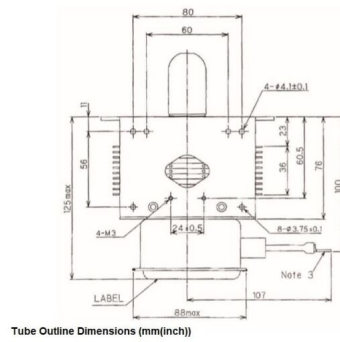

## BILDERGALERIE

Performance Chart

Tube Outline Dimensions (mm(inch))

Tube Outline Dimensions (mm(inch))

## ADDITIONAL INFORMATION

<b>Typ</b>	Magnetron
<b>OEM Item Number</b>	MB2533A-120CH
<b>Output Power CW [W]</b>	2000
<b>Frequency [MHz]</b>	
<b>ISM Band</b>	S-Band
<b>Cooling</b>	water-cooled
<b>Orientation of HV and cooling connectors</b>	180°
<b>Fastening / Studs</b>	4 x Through-hole 5,8 (no studs)
<b>Orientation HV to fastening</b>	0°
<b>Magnet</b>	Packaged magnet
<b>Cooling Connector Type</b>	G1/4" Female Thread
<b>Temperature sensor</b>	Non