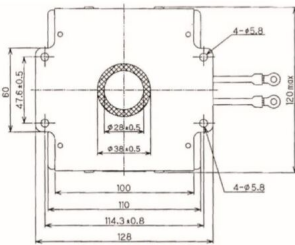

## BILDERGALERIE

Performance Chart

Tube Outline Dimensions (mm(inch))

Tube Outline Dimensions (mm(inch))

## ADDITIONAL INFORMATION

<b>Typ</b>	Magnetron
<b>OEM Item Number</b>	MB2533A-120CH
<b>Output Power CW [W]</b>	2000
<b>Frequency [MHz]</b>	
<b>ISM Band</b>	S-Band
<b>Cooling</b>	water-cooled
<b>Orientation of HV and cooling connectors</b>	180°
<b>Fastening / Studs</b>	4 x Through-hole 5,8 (no studs)
<b>Orientation HV to fastening</b>	0°
<b>Magnet</b>	Packaged magnet
<b>Cooling Connector Type</b>	G1/4" Female Thread
<b>Temperature sensor</b>	Non