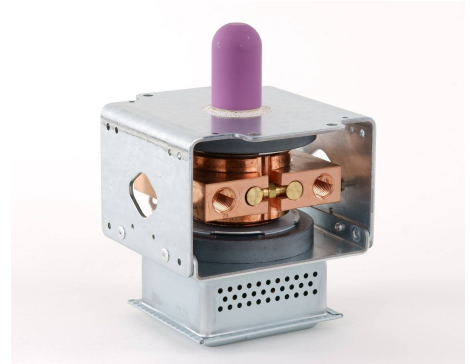

# MAGNETRON - MB2533A-120CH

Categories: Magnetrons

## ADDITIONAL INFORMATION

<b>Typ</b>	Magnetron
<b>OEM Item Number</b>	MB2533A-120CH
<b>Output Power CW [W]</b>	2000
<b>Frequency [MHz]</b>	
<b>ISM Band</b>	S-Band
<b>Cooling</b>	water-cooled
<b>Orientation of HV and cooling connectors</b>	180°
<b>Fastening / Studs</b>	4 x Through-hole 5,8 (no studs)
<b>Orientation HV to fastening</b>	0°
<b>Magnet</b>	Packaged magnet
<b>Cooling Connector Type</b>	G1/4" Female Thread
<b>Temperature sensor</b>	Non