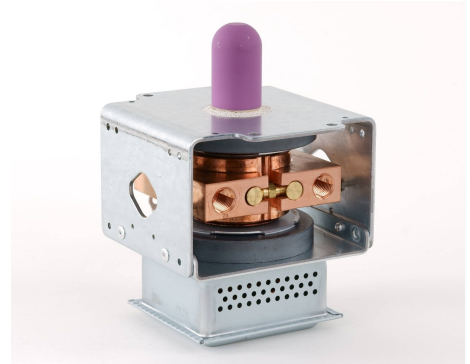

MAGNETRON - MB2533A-120CH

Categories: Magnetrons

BILDERGALERIE

Performance Chart

Tube Outline Dimensions (mm(inch))

ADDITIONAL INFORMATION

Typ	Magnetron
OEM Item Number	MB2533A-120CH
Output Power CW [W]	2000
Frequency [MHz]	
ISM Band	S-Band
Cooling	water-cooled
Orientation of HV and cooling connectors	180°
Fastening / Studs	4 x Through-hole 5,8 (no studs)
Orientation HV to fastening	0°
Magnet	Packaged magnet
Cooling Connector Type	G1/4" Female Thread
Temperature sensor	Non