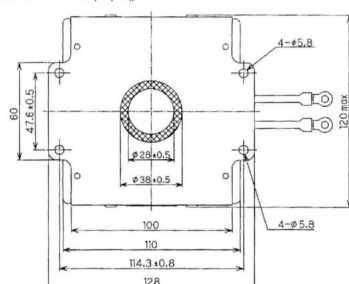

MAGNETRON - MB2533A-120CL

Categories: Magnetrons

Tube Outline Dimensions (mm(inch))

BILDERGALERIE

Tube Outline Dimensions (mm(inch))

ADDITIONAL INFORMATION

Typ	Magnetron
OEM Item Number	MB2533A -120CL
Output Power CW [W]	2000
Frequency [MHz]	2450
ISM Band	S-Band
Cooling	water-cooled
Orientation of HV and cooling connectors	180°
Fastening / Studs	4 x Through-hole 5,8 (no studs)
Orientation HV to fastening	0°
Magnet	Packaged magnet
Cooling Connector Type	Hose Nipple Ø9 mm
Temperature sensor	-