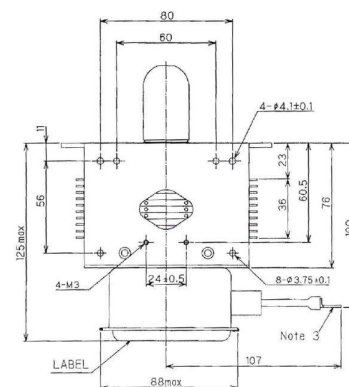

MAGNETRON - MB2533A-120CL

Categories: Magnetrons

Tube Outline Dimensions (mm(inch))

BILDERGALERIE

Tube Outline Dimensions (mm(inch))

ADDITIONAL INFORMATION

Typ	Magnetron
OEM Item Number	MB2533A -120CL
Output Power CW [W]	2000
Frequency [MHz]	2450
ISM Band	S-Band
Cooling	water-cooled
Orientation of HV and cooling connectors	180°
Fastening / Studs	4 x Through-hole 5,8 (no studs)
Orientation HV to fastening	0°
Magnet	Packaged magnet
Cooling Connector Type	Hose Nipple Ø9 mm
Temperature sensor	-