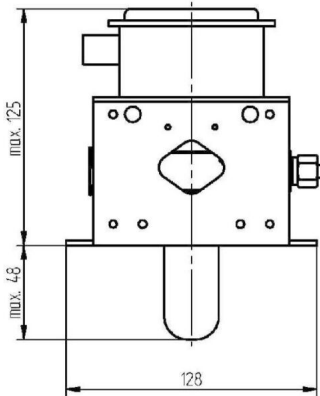

MAGNETRON - MB2533A-120DY

Categories: Magnetrons

BILDERGALERIE

Performance Chart

Tube Outline Dimensions (mm(inch))

Tube Outline Dimensions (mm(inch))

ADDITIONAL INFORMATION

Typ	Magnetron
OEM Item Number	MB2533A-120DY
Output Power CW [W]	2000
Frequency [MHz]	2450
ISM Band	S-Band
Cooling	water-cooled
Orientation of HV and cooling connectors	180°
Fastening / Studs	4 x Through-hole 5,8 (no studs)
Orientation HV to fastening	0°
Magnet	Packaged magnet
Cooling Connector Type	Pipe socket with union nut 1/4" Female Thread
Temperature sensor	-