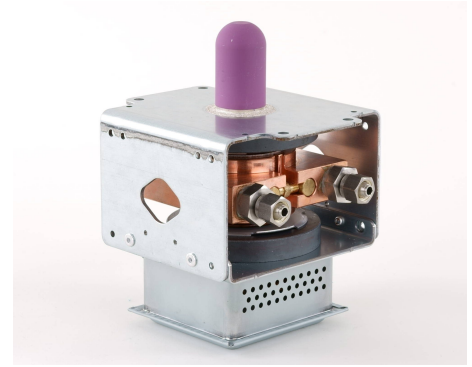

MAGNETRON - MB2533A-120DY

Categories: Magnetrons

BILDERGALERIE

Performance Chart

Tube Outline Dimensions (mm(inch))

Tube Outline Dimensions (mm(inch))

ADDITIONAL INFORMATION

Typ	Magnetron
OEM Item Number	MB2533A-120DY
Output Power CW [W]	2000
Frequency [MHz]	2450
ISM Band	S-Band
Cooling	water-cooled
Orientation of HV and cooling connectors	180°
Fastening / Studs	4 x Through-hole 5,8 (no studs)
Orientation HV to fastening	0°
Magnet	Packaged magnet
Cooling Connector Type	Pipe socket with union nut 1/4" Female Thread
Temperature sensor	-