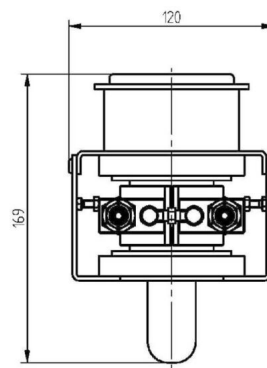

MAGNETRON - MB2533A-120DY

Categories: Magnetrons

BILDERGALERIE

Performance Chart

Tube Outline Dimensions (mm(inch))

Tube Outline Dimensions (mm(inch))

ADDITIONAL INFORMATION

Typ	Magnetron
OEM Item Number	MB2533A-120DY
Output Power CW [W]	2000
Frequency [MHz]	2450
ISM Band	S-Band
Cooling	water-cooled
Orientation of HV and cooling connectors	180°
Fastening / Studs	4 x Through-hole 5,8 (no studs)
Orientation HV to fastening	0°
Magnet	Packaged magnet
Cooling Connector Type	Pipe socket with union nut 1/4" Female Thread
Temperature sensor	-