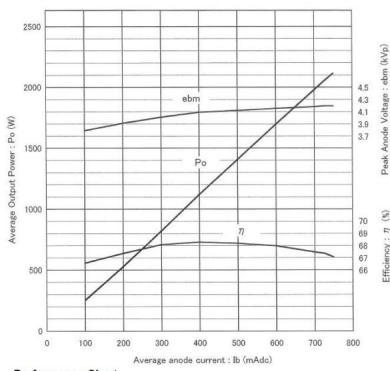

MAGNETRON - MB2533A-120DY

Categories: Magnetrons

BILDERGALERIE

Performance Chart

Tube Outline Dimensions (mm(inch))

Tube Outline Dimensions (mm(inch))

ADDITIONAL INFORMATION

Typ	Magnetron
OEM Item Number	MB2533A-120DY
Output Power CW [W]	2000
Frequency [MHz]	2450
ISM Band	S-Band
Cooling	water-cooled
Orientation of HV and cooling connectors	180°
Fastening / Studs	4 x Through-hole 5,8 (no studs)
Orientation HV to fastening	0°
Magnet	Packaged magnet
Cooling Connector Type	Pipe socket with union nut 1/4" Female Thread
Temperature sensor	-