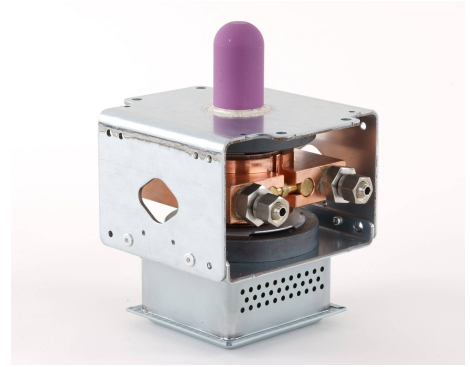

MAGNETRON - MB2533A-120DY

Categories: Magnetrons

BILDERGALERIE

Performance Chart

Tube Outline Dimensions (mm(inch))

Tube Outline Dimensions (mm(inch))

ADDITIONAL INFORMATION

Typ	Magnetron
OEM Item Number	MB2533A-120DY
Output Power CW [W]	2000
Frequency [MHz]	2450
ISM Band	S-Band
Cooling	water-cooled
Orientation of HV and cooling connectors	180°
Fastening / Studs	4 x Through-hole 5,8 (no studs)
Orientation HV to fastening	0°
Magnet	Packaged magnet
Cooling Connector Type	Pipe socket with union nut 1/4" Female Thread
Temperature sensor	-