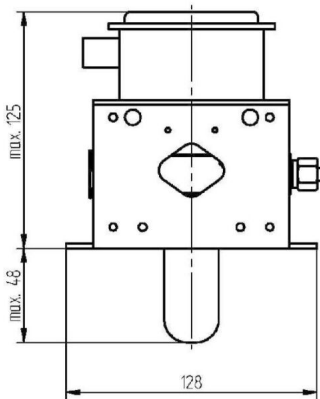

MAGNETRON - MB2533A-120DY

Categories: Magnetrons

BILDERGALERIE

Performance Chart

Tube Outline Dimensions (mm(inch))

Tube Outline Dimensions (mm(inch))

ADDITIONAL INFORMATION

Typ	Magnetron
OEM Item Number	MB2533A-120DY
Output Power CW [W]	2000
Frequency [MHz]	2450
ISM Band	S-Band
Cooling	water-cooled
Orientation of HV and cooling connectors	180°
Fastening / Studs	4 x Through-hole 5,8 (no studs)
Orientation HV to fastening	0°
Magnet	Packaged magnet
Cooling Connector Type	Pipe socket with union nut 1/4" Female Thread
Temperature sensor	-