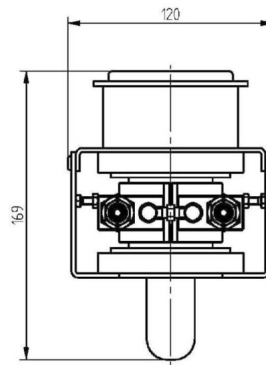

MAGNETRON - MB2533A-120DY

Categories: Magnetrons

BILDERGALERIE

Performance Chart

Tube Outline Dimensions (mm(inch))

Tube Outline Dimensions (mm(inch))

ADDITIONAL INFORMATION

Typ	Magnetron
OEM Item Number	MB2533A-120DY
Output Power CW [W]	2000
Frequency [MHz]	2450
ISM Band	S-Band
Cooling	water-cooled
Orientation of HV and cooling connectors	180°
Fastening / Studs	4 x Through-hole 5,8 (no studs)
Orientation HV to fastening	0°
Magnet	Packaged magnet
Cooling Connector Type	Pipe socket with union nut 1/4" Female Thread
Temperature sensor	-