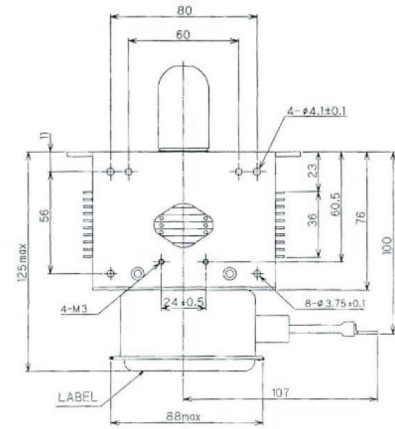

MAGNETRON - MB2533A-130CO

Categories: Magnetrons

Tube Outline Dimensions (mm(inch))

BILDERGALERIE

Tube Outline Dimensions (mm(inch))

ADDITIONAL INFORMATION

Typ	Magnetron
OEM Item Number	MB2533A-130CO
Output Power CW [W]	2000
Frequency [MHz]	2450
ISM Band	S-Band
Cooling	water-cooled
Orientation of HV and cooling connectors	180°
Fastening / Studs	4x M5 Bolt (Studs)
Orientation HV to fastening	0°
Magnet	Packaged magnet
Cooling Connector Type	Ø1/4" tube fitting
Temperature sensor	-