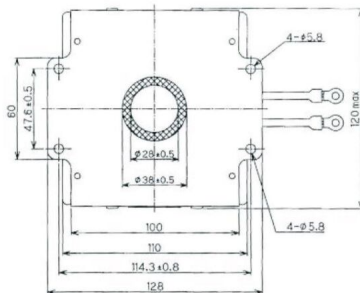

MAGNETRON - MB2533A-130CO

Categories: Magnetrons

Tube Outline Dimensions (mm(inch))

BILDERGALERIE

Tube Outline Dimensions (mm(inch))

ADDITIONAL INFORMATION

Typ	Magnetron
OEM Item Number	MB2533A-130CO
Output Power CW [W]	2000
Frequency [MHz]	2450
ISM Band	S-Band
Cooling	water-cooled
Orientation of HV and cooling connectors	180°
Fastening / Studs	4x M5 Bolt (Studs)
Orientation HV to fastening	0°
Magnet	Packaged magnet
Cooling Connector Type	Ø1/4" tube fitting
Temperature sensor	-