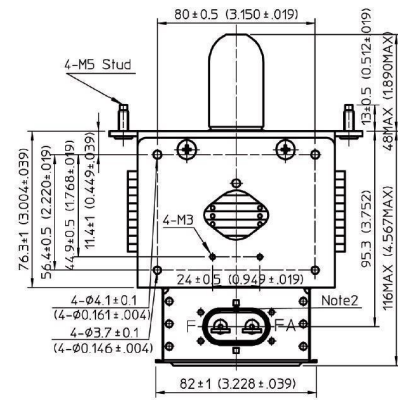

MAGNETRON - MB2567A-140CK

Categories: Magnetrons

Tube Outline Dimensions (mm(inch))

BILDERGALERIE

Tube Outline Dimensions (mm(inch))

ADDITIONAL INFORMATION

Typ	Magnetron
OEM Item Number	MB2567A-140CK
Output Power CW [W]	2000
Frequency [MHz]	2450
ISM Band	S-Band
Cooling	water-cooled
Orientation of HV and cooling connectors	90°
Fastening / Studs	4x M5 Bolt (Studs)
Orientation HV to fastening	90°
Magnet	Packaged magnet
Cooling Connector Type	Hose Nipple Ø9 mm
Temperature sensor	-