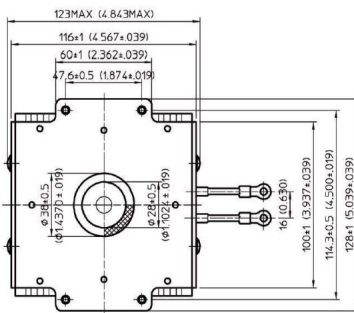

MAGNETRON - MB2567A-140CK

Categories: Magnetrons

Tube Outline Dimensions (mm(inch))

BILDERGALERIE

Tube Outline Dimensions (mm(inch))

ADDITIONAL INFORMATION

Typ	Magnetron
OEM Item Number	MB2567A-140CK
Output Power CW [W]	2000
Frequency [MHz]	2450
ISM Band	S-Band
Cooling	water-cooled
Orientation of HV and cooling connectors	90°
Fastening / Studs	4x M5 Bolt (Studs)
Orientation HV to fastening	90°
Magnet	Packaged magnet
Cooling Connector Type	Hose Nipple Ø9 mm
Temperature sensor	-