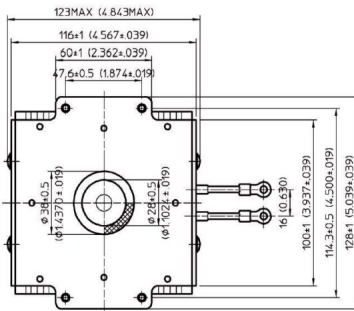

MAGNETRON - MB2567A-140CK

Categories: Magnetrons

Tube Outline Dimensions (mm(Inch))

BILDERGALERIE

Tube Outline Dimensions (mm(Inch))

ADDITIONAL INFORMATION

Typ	Magnetron
OEM Item Number	MB2567A-140CK
Output Power CW [W]	2000
Frequency [MHz]	2450
ISM Band	S-Band
Cooling	water-cooled
Orientation of HV and cooling connectors	90°
Fastening / Studs	4x M5 Bolt (Studs)
Orientation HV to fastening	90°
Magnet	Packaged magnet
Cooling Connector Type	Hose Nipple Ø9 mm
Temperature sensor	-