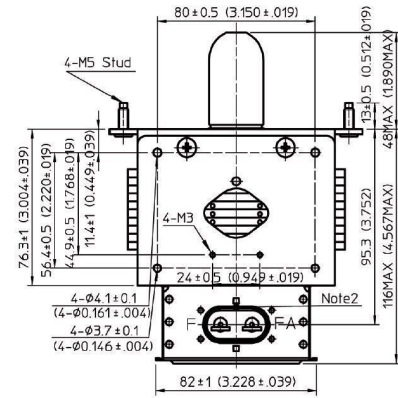

MAGNETRON - MB2567A-140CK

Categories: Magnetrons

Tube Outline Dimensions (mm(Inch))

BILDERGALERIE

Tube Outline Dimensions (mm(Inch))

ADDITIONAL INFORMATION

Typ	Magnetron
OEM Item Number	MB2567A-140CK
Output Power CW [W]	2000
Frequency [MHz]	2450
ISM Band	S-Band
Cooling	water-cooled
Orientation of HV and cooling connectors	90°
Fastening / Studs	4x M5 Bolt (Studs)
Orientation HV to fastening	90°
Magnet	Packaged magnet
Cooling Connector Type	Hose Nipple Ø9 mm
Temperature sensor	-