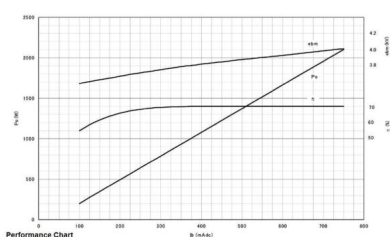

MAGNETRON - MB2568A-110CH

Categories: Magnetrons

BILDERGALERIE

ADDITIONAL INFORMATION

Typ	Magnetron
OEM Item Number	MB2568A -110CH
Output Power CW [W]	2000
Frequency [MHz]	2450
ISM Band	S-Band
Cooling	water-cooled
Orientation of HV and cooling connectors	0°
Fastening / Studs	4 x Through-hole 5,8 (no studs)
Orientation HV to fastening	0°
Magnet	Packaged magnet
Cooling Connector Type	G1/4" Female Thread
Temperature sensor	-