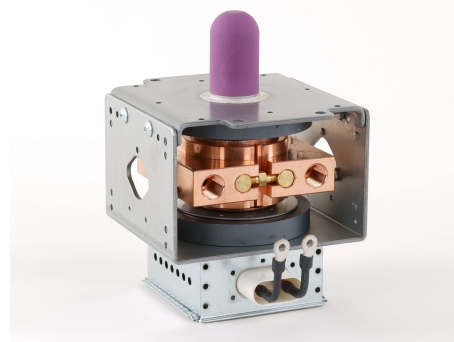

MAGNETRON - MB2568A-110CH

Categories: Magnetrons

BILDERGALERIE

ADDITIONAL INFORMATION

Typ	Magnetron
OEM Item Number	MB2568A -110CH
Output Power CW [W]	2000
Frequency [MHz]	2450
ISM Band	S-Band
Cooling	water-cooled
Orientation of HV and cooling connectors	0°
Fastening / Studs	4 x Through-hole 5,8 (no studs)
Orientation HV to fastening	0°
Magnet	Packaged magnet
Cooling Connector Type	G1/4" Female Thread
Temperature sensor	-