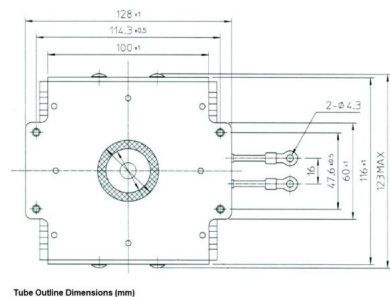

MAGNETRON - MB2568A-110CH

Categories: Magnetrons

BILDERGALERIE

ADDITIONAL INFORMATION

Typ	Magnetron
OEM Item Number	MB2568A -110CH
Output Power CW [W]	2000
Frequency [MHz]	2450
ISM Band	S-Band
Cooling	water-cooled
Orientation of HV and cooling connectors	0°
Fastening / Studs	4 x Through-hole 5,8 (no studs)
Orientation HV to fastening	0°
Magnet	Packaged magnet
Cooling Connector Type	G1/4" Female Thread
Temperature sensor	-