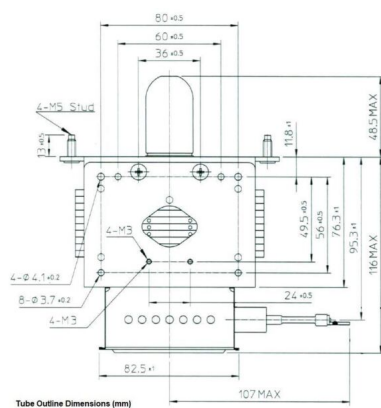

MAGNETRON - MB2568A-110CH

Categories: Magnetrons

BILDERGALERIE

ADDITIONAL INFORMATION

Typ	Magnetron
OEM Item Number	MB2568A -110CH
Output Power CW [W]	2000
Frequency [MHz]	2450
ISM Band	S-Band
Cooling	water-cooled
Orientation of HV and cooling connectors	0°
Fastening / Studs	4 x Through-hole 5,8 (no studs)
Orientation HV to fastening	0°
Magnet	Packaged magnet
Cooling Connector Type	G1/4" Female Thread
Temperature sensor	-