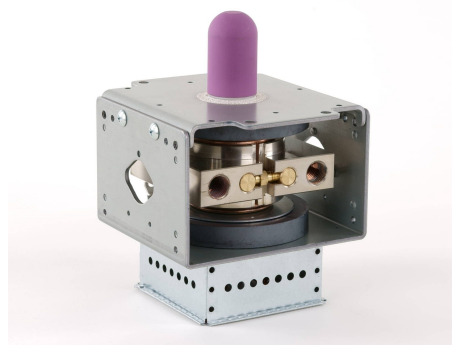

MAGNETRON - MB2568A-120CC

Categories: Magnetrons

BILDERGALERIE

Tube Outline Dimensions (mm(Inch))

Tube Outline Dimensions (mm(Inch))

ADDITIONAL INFORMATION

Typ	Magnetron
OEM Item Number	MB2568A-120CC
Output Power CW [W]	2000
Frequency [MHz]	2450
ISM Band	S-Band
Cooling	water-cooled
Orientation of HV and cooling connectors	180°
Fastening / Studs	4 x Through-hole 5,8 (no studs)
Orientation HV to fastening	0°
Magnet	Packaged magnet
Cooling Connector Type	G1/4" Female Thread
Temperature sensor	-