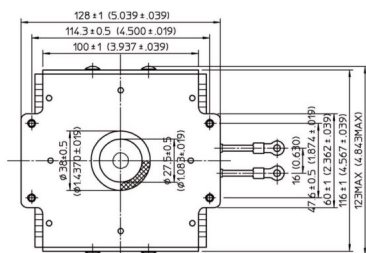

MAGNETRON - MB2568A-120CC

Categories: Magnetrons

BILDERGALERIE

Tube Outline Dimensions (mm(Inch))

Tube Outline Dimensions (mm(Inch))

ADDITIONAL INFORMATION

Typ	Magnetron
OEM Item Number	MB2568A-120CC
Output Power CW [W]	2000
Frequency [MHz]	2450
ISM Band	S-Band
Cooling	water-cooled
Orientation of HV and cooling connectors	180°
Fastening / Studs	4 x Through-hole 5,8 (no studs)
Orientation HV to fastening	0°
Magnet	Packaged magnet
Cooling Connector Type	G1/4" Female Thread
Temperature sensor	-