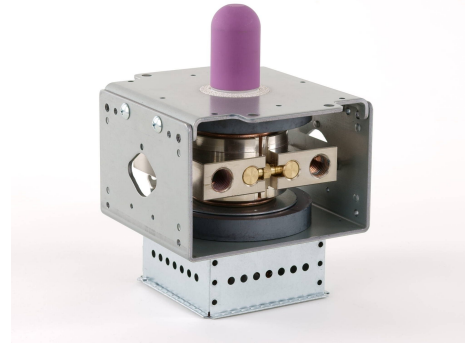

# MAGNETRON - MB2568A-120CC

Categories: Magnetrons

## BILDERGALERIE

Tube Outline Dimensions (mm(Inch))

Tube Outline Dimensions (mm(Inch))

## ADDITIONAL INFORMATION

<b>Typ</b>	Magnetron
<b>OEM Item Number</b>	MB2568A-120CC
<b>Output Power CW [W]</b>	2000
<b>Frequency [MHz]</b>	2450
<b>ISM Band</b>	S-Band
<b>Cooling</b>	water-cooled
<b>Orientation of HV and cooling connectors</b>	180°
<b>Fastening / Studs</b>	4 x Through-hole 5,8 (no studs)
<b>Orientation HV to fastening</b>	0°
<b>Magnet</b>	Packaged magnet
<b>Cooling Connector Type</b>	G1/4" Female Thread
<b>Temperature sensor</b>	-