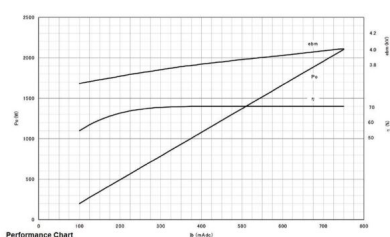

MAGNETRON - MB2568A-120CC

Categories: Magnetrons

BILDERGALERIE

Tube Outline Dimensions (mm(Inch))

Tube Outline Dimensions (mm(Inch))

ADDITIONAL INFORMATION

Typ	Magnetron
OEM Item Number	MB2568A-120CC
Output Power CW [W]	2000
Frequency [MHz]	2450
ISM Band	S-Band
Cooling	water-cooled
Orientation of HV and cooling connectors	180°
Fastening / Studs	4 x Through-hole 5,8 (no studs)
Orientation HV to fastening	0°
Magnet	Packaged magnet
Cooling Connector Type	G1/4" Female Thread
Temperature sensor	-