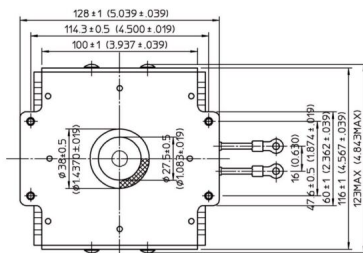

## BILDERGALERIE

Tube Outline Dimensions (mm(Inch))

Tube Outline Dimensions (mm(Inch))

## ADDITIONAL INFORMATION

<b>Typ</b>	Magnetron
<b>OEM Item Number</b>	MB2568A-120CC
<b>Output Power CW [W]</b>	2000
<b>Frequency [MHz]</b>	2450
<b>ISM Band</b>	S-Band
<b>Cooling</b>	water-cooled
<b>Orientation of HV and cooling connectors</b>	180°
<b>Fastening / Studs</b>	4 x Through-hole 5,8 (no studs)
<b>Orientation HV to fastening</b>	0°
<b>Magnet</b>	Packaged magnet
<b>Cooling Connector Type</b>	G1/4" Female Thread
<b>Temperature sensor</b>	-