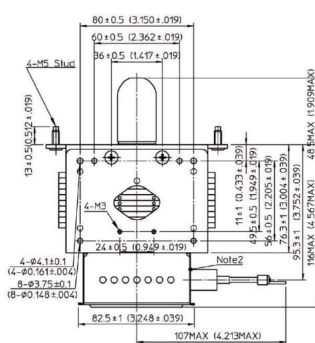

MAGNETRON - MB2568A-120CC

Categories: Magnetrons

BILDERGALERIE

Tube Outline Dimensions (mm(Inch))

Tube Outline Dimensions (mm(Inch))

ADDITIONAL INFORMATION

Typ	Magnetron
OEM Item Number	MB2568A-120CC
Output Power CW [W]	2000
Frequency [MHz]	2450
ISM Band	S-Band
Cooling	water-cooled
Orientation of HV and cooling connectors	180°
Fastening / Studs	4 x Through-hole 5,8 (no studs)
Orientation HV to fastening	0°
Magnet	Packaged magnet
Cooling Connector Type	G1/4" Female Thread
Temperature sensor	-