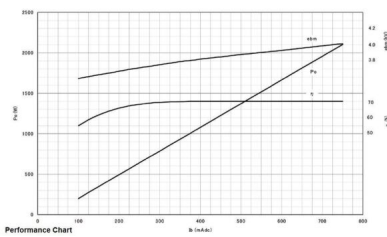

## BILDERGALERIE

Tube Outline Dimensions (mm(Inch))

Tube Outline Dimensions (mm(Inch))

## ADDITIONAL INFORMATION

<b>Typ</b>	Magnetron
<b>OEM Item Number</b>	MB2568A-120CC
<b>Output Power CW [W]</b>	2000
<b>Frequency [MHz]</b>	2450
<b>ISM Band</b>	S-Band
<b>Cooling</b>	water-cooled
<b>Orientation of HV and cooling connectors</b>	180°
<b>Fastening / Studs</b>	4 x Through-hole 5,8 (no studs)
<b>Orientation HV to fastening</b>	0°
<b>Magnet</b>	Packaged magnet
<b>Cooling Connector Type</b>	G1/4" Female Thread
<b>Temperature sensor</b>	-