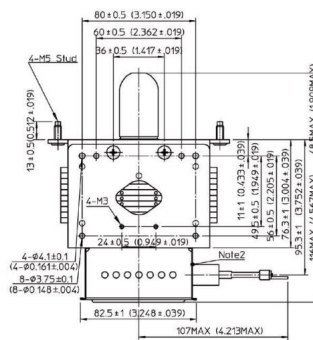

# MAGNETRON - MB2568A-120CC

Categories: Magnetrons

## BILDERGALERIE

Tube Outline Dimensions (mm(Inch))

Tube Outline Dimensions (mm(Inch))

## ADDITIONAL INFORMATION

<b>Typ</b>	Magnetron
<b>OEM Item Number</b>	MB2568A-120CC
<b>Output Power CW [W]</b>	2000
<b>Frequency [MHz]</b>	2450
<b>ISM Band</b>	S-Band
<b>Cooling</b>	water-cooled
<b>Orientation of HV and cooling connectors</b>	180°
<b>Fastening / Studs</b>	4 x Through-hole 5,8 (no studs)
<b>Orientation HV to fastening</b>	0°
<b>Magnet</b>	Packaged magnet
<b>Cooling Connector Type</b>	G1/4" Female Thread
<b>Temperature sensor</b>	-