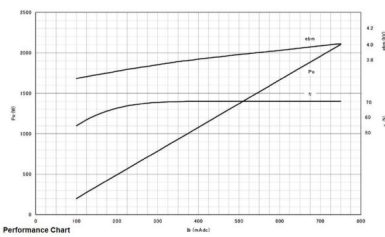

MAGNETRON - MB2568A-120CH

Categories: Magnetrons

BILDERGALERIE

Tube Outline Dimensions (mm(inch))

Tube Outline Dimensions (mm(inch))

ADDITIONAL INFORMATION

Typ	Magnetron
OEM Item Number	MB2568A-120CH
Output Power CW [W]	2000
Frequency [MHz]	2450
ISM Band	S-Band
Cooling	water-cooled
Orientation of HV and cooling connectors	180°
Fastening / Studs	4 x Through-hole 5,8 (no studs)
Orientation HV to fastening	0°
Magnet	Packaged magnet
Cooling Connector Type	G1/4" Female Thread
Temperature sensor	-