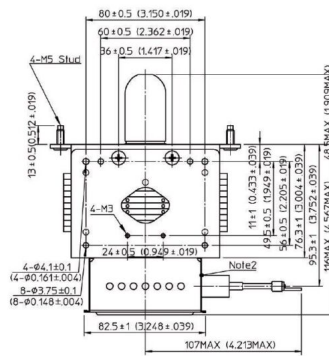

MAGNETRON - MB2568A-120CH

Categories: Magnetrons

BILDERGALERIE

Tube Outline Dimensions (mm(inch))

Tube Outline Dimensions (mm(inch))

ADDITIONAL INFORMATION

Typ	Magnetron
OEM Item Number	MB2568A-120CH
Output Power CW [W]	2000
Frequency [MHz]	2450
ISM Band	S-Band
Cooling	water-cooled
Orientation of HV and cooling connectors	180°
Fastening / Studs	4 x Through-hole 5,8 (no studs)
Orientation HV to fastening	0°
Magnet	Packaged magnet
Cooling Connector Type	G1/4" Female Thread
Temperature sensor	-