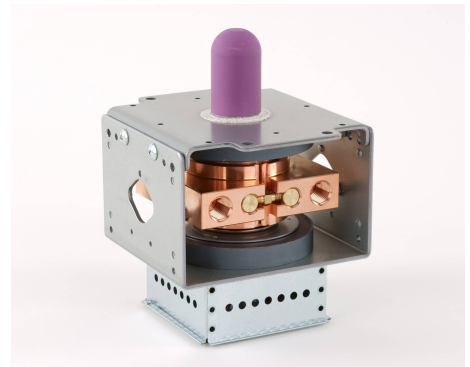

MAGNETRON - MB2568A-120CH

Categories: Magnetrons

BILDERGALERIE

Tube Outline Dimensions (mm(inch))

Tube Outline Dimensions (mm(inch))

ADDITIONAL INFORMATION

Typ	Magnetron
OEM Item Number	MB2568A-120CH
Output Power CW [W]	2000
Frequency [MHz]	2450
ISM Band	S-Band
Cooling	water-cooled
Orientation of HV and cooling connectors	180°
Fastening / Studs	4 x Through-hole 5,8 (no studs)
Orientation HV to fastening	0°
Magnet	Packaged magnet
Cooling Connector Type	G1/4" Female Thread
Temperature sensor	-