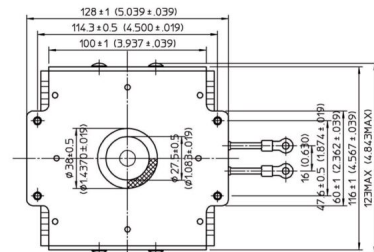

MAGNETRON - MB2568A-120CH

Categories: Magnetrons

BILDERGALERIE

Tube Outline Dimensions (mm(inch))

Tube Outline Dimensions (mm(inch))

ADDITIONAL INFORMATION

Typ	Magnetron
OEM Item Number	MB2568A-120CH
Output Power CW [W]	2000
Frequency [MHz]	2450
ISM Band	S-Band
Cooling	water-cooled
Orientation of HV and cooling connectors	180°
Fastening / Studs	4 x Through-hole 5,8 (no studs)
Orientation HV to fastening	0°
Magnet	Packaged magnet
Cooling Connector Type	G1/4" Female Thread
Temperature sensor	-