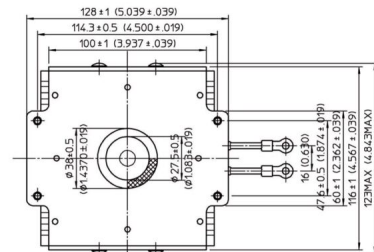

MAGNETRON - MB2568A-120CH_HB01

Categories: Magnetrons

BILDERGALERIE

Tube Outline Dimensions (mm[inch])

Tube Outline Dimensions (mm[inch])

ADDITIONAL INFORMATION

Typ	Magnetron
OEM Item Number	
Output Power CW [W]	2000
Frequency [MHz]	2450
ISM Band	S-Band
Cooling	water-cooled
Orientation of HV and cooling connectors	180°
Fastening / Studs	4 x Through-hole 5,8 (no studs)
Orientation HV to fastening	0°
Magnet	Packaged magnet
Cooling Connector Type	G1/4" Female Thread
Temperature sensor	-