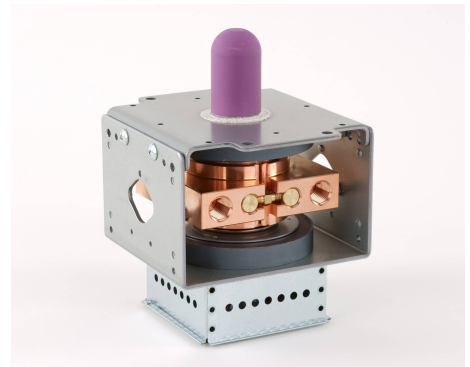

MAGNETRON - MB2568A-120CH_HB01

Categories: Magnetrons

BILDERGALERIE

Tube Outline Dimensions (mm[inch])

Tube Outline Dimensions (mm[inch])

ADDITIONAL INFORMATION

Typ	Magnetron
OEM Item Number	
Output Power CW [W]	2000
Frequency [MHz]	2450
ISM Band	S-Band
Cooling	water-cooled
Orientation of HV and cooling connectors	180°
Fastening / Studs	4 x Through-hole 5,8 (no studs)
Orientation HV to fastening	0°
Magnet	Packaged magnet
Cooling Connector Type	G1/4" Female Thread
Temperature sensor	-