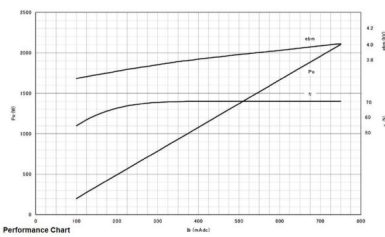

MAGNETRON - MB2568A-120CH_HB01

Categories: Magnetrons

BILDERGALERIE

Tube Outline Dimensions (mm[inch])

Tube Outline Dimensions (mm[inch])

ADDITIONAL INFORMATION

Typ	Magnetron
OEM Item Number	
Output Power CW [W]	2000
Frequency [MHz]	2450
ISM Band	S-Band
Cooling	water-cooled
Orientation of HV and cooling connectors	180°
Fastening / Studs	4 x Through-hole 5,8 (no studs)
Orientation HV to fastening	0°
Magnet	Packaged magnet
Cooling Connector Type	G1/4" Female Thread
Temperature sensor	-