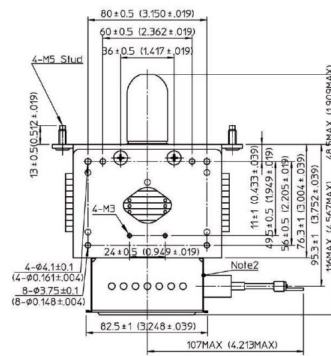

MAGNETRON - MB2568A-120CH_HB01

Categories: Magnetrons

BILDERGALERIE

Tube Outline Dimensions (mm[inch])

Tube Outline Dimensions (mm[inch])

ADDITIONAL INFORMATION

Typ	Magnetron
OEM Item Number	
Output Power CW [W]	2000
Frequency [MHz]	2450
ISM Band	S-Band
Cooling	water-cooled
Orientation of HV and cooling connectors	180°
Fastening / Studs	4 x Through-hole 5,8 (no studs)
Orientation HV to fastening	0°
Magnet	Packaged magnet
Cooling Connector Type	G1/4" Female Thread
Temperature sensor	-