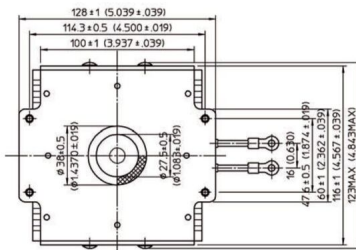

MAGNETRON - MB2568A-120CK

Categories: Magnetrons

Tube Outline Dimensions (mm)(inch)

BILDERGALERIE

Tube Outline Dimensions (mm)(inch)

ADDITIONAL INFORMATION

Typ	Magnetron
OEM Item Number	MB2568A-120CK
Output Power CW [W]	2000
Frequency [MHz]	2450
ISM Band	S-Band
Cooling	water-cooled
Orientation of HV and cooling connectors	180°
Fastening / Studs	4 x Through-hole 5,8 (no studs)
Orientation HV to fastening	0°
Magnet	Packaged magnet
Cooling Connector Type	Hose Nipple Ø9 mm
Temperature sensor	-