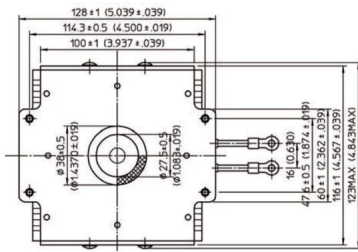

MAGNETRON - MB2568A-120CK

Categories: Magnetrons

Tube Outline Dimensions (mm(inch))

BILDERGALERIE

Tube Outline Dimensions (mm(inch))

ADDITIONAL INFORMATION

Typ	Magnetron
OEM Item Number	MB2568A-120CK
Output Power CW [W]	2000
Frequency [MHz]	2450
ISM Band	S-Band
Cooling	water-cooled
Orientation of HV and cooling connectors	180°
Fastening / Studs	4 x Through-hole 5,8 (no studs)
Orientation HV to fastening	0°
Magnet	Packaged magnet
Cooling Connector Type	Hose Nipple Ø9 mm
Temperature sensor	-