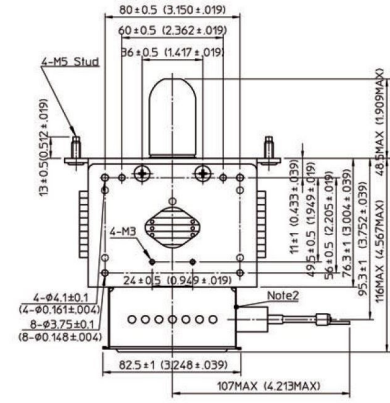

MAGNETRON - MB2568A-120CK

Categories: Magnetrons

Tube Outline Dimensions (mm(inch))

BILDERGALERIE

Tube Outline Dimensions (mm(inch))

ADDITIONAL INFORMATION

Typ	Magnetron
OEM Item Number	MB2568A-120CK
Output Power CW [W]	2000
Frequency [MHz]	2450
ISM Band	S-Band
Cooling	water-cooled
Orientation of HV and cooling connectors	180°
Fastening / Studs	4 x Through-hole 5,8 (no studs)
Orientation HV to fastening	0°
Magnet	Packaged magnet
Cooling Connector Type	Hose Nipple Ø9 mm
Temperature sensor	-