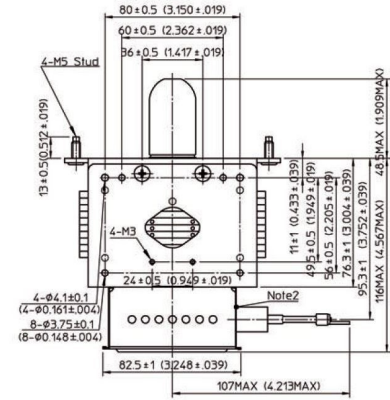

MAGNETRON - MB2568A-120CK

Categories: Magnetrons

Tube Outline Dimensions (mm)(inch)

BILDERGALERIE

Tube Outline Dimensions (mm)(inch)

ADDITIONAL INFORMATION

Typ	Magnetron
OEM Item Number	MB2568A-120CK
Output Power CW [W]	2000
Frequency [MHz]	2450
ISM Band	S-Band
Cooling	water-cooled
Orientation of HV and cooling connectors	180°
Fastening / Studs	4 x Through-hole 5,8 (no studs)
Orientation HV to fastening	0°
Magnet	Packaged magnet
Cooling Connector Type	Hose Nipple Ø9 mm
Temperature sensor	-