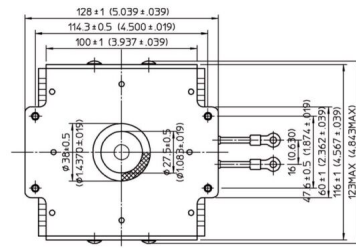

MAGNETRON - MB2568A-120ED

Categories: Magnetrons

BILDERGALERIE

Tube Outline Dimensions (mm(inch))

Tube Outline Dimensions (mm(inch))

ADDITIONAL INFORMATION

Typ	Magnetron
OEM Item Number	MB2568A-120ED
Output Power CW [W]	2000
Frequency [MHz]	2450
ISM Band	S-Band
Cooling	water-cooled
Orientation of HV and cooling connectors	180°
Fastening / Studs	4 x Through-hole 5,8 (no studs)
Orientation HV to fastening	0°
Magnet	Packaged magnet
Cooling Connector Type	Hose Nipple Ø9 mm
Temperature sensor	-