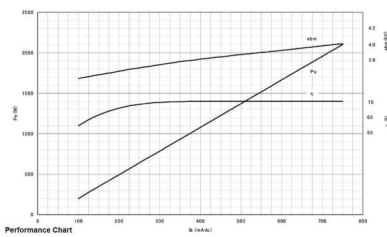

MAGNETRON - MB2568A-120ED

Categories: Magnetrons

BILDERGALERIE

Tube Outline Dimensions (mm(inch))

Tube Outline Dimensions (mm(inch))

ADDITIONAL INFORMATION

Typ	Magnetron
OEM Item Number	MB2568A-120ED
Output Power CW [W]	2000
Frequency [MHz]	2450
ISM Band	S-Band
Cooling	water-cooled
Orientation of HV and cooling connectors	180°
Fastening / Studs	4 x Through-hole 5,8 (no studs)
Orientation HV to fastening	0°
Magnet	Packaged magnet
Cooling Connector Type	Hose Nipple Ø9 mm
Temperature sensor	-