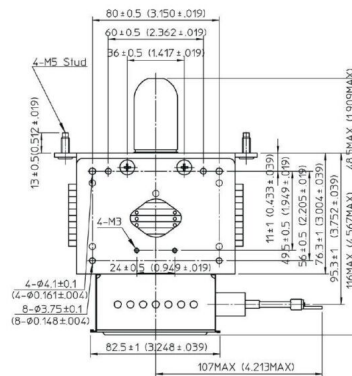

MAGNETRON - MB2568A-120ED

Categories: Magnetrons

BILDERGALERIE

Tube Outline Dimensions (mm(inch))

Tube Outline Dimensions (mm(inch))

ADDITIONAL INFORMATION

Typ	Magnetron
OEM Item Number	MB2568A-120ED
Output Power CW [W]	2000
Frequency [MHz]	2450
ISM Band	S-Band
Cooling	water-cooled
Orientation of HV and cooling connectors	180°
Fastening / Studs	4 x Through-hole 5,8 (no studs)
Orientation HV to fastening	0°
Magnet	Packaged magnet
Cooling Connector Type	Hose Nipple Ø9 mm
Temperature sensor	-