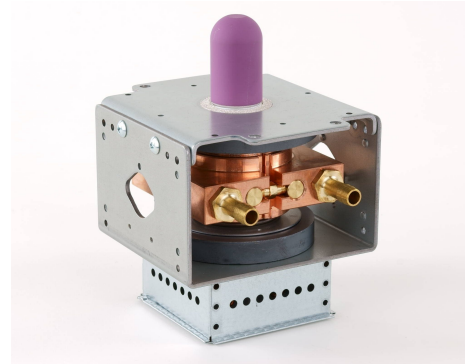

MAGNETRON - MB2568A-120ED

Categories: Magnetrons

BILDERGALERIE

Tube Outline Dimensions (mm(inch))

Tube Outline Dimensions (mm(inch))

ADDITIONAL INFORMATION

Typ	Magnetron
OEM Item Number	MB2568A-120ED
Output Power CW [W]	2000
Frequency [MHz]	2450
ISM Band	S-Band
Cooling	water-cooled
Orientation of HV and cooling connectors	180°
Fastening / Studs	4 x Through-hole 5,8 (no studs)
Orientation HV to fastening	0°
Magnet	Packaged magnet
Cooling Connector Type	Hose Nipple Ø9 mm
Temperature sensor	-