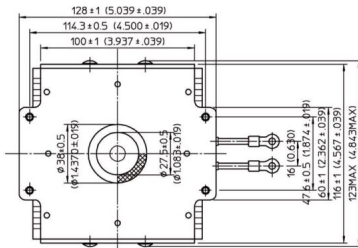

# MAGNETRON - MB2568A-130DR

Categories: Magnetrons

Tube Outline Dimensions (mm(inch))

## BILDERGALERIE

Tube Outline Dimensions (mm(inch))

## ADDITIONAL INFORMATION

<b>Typ</b>	Magnetron
<b>OEM Item Number</b>	
<b>Output Power CW [W]</b>	2000
<b>Frequency [MHz]</b>	2450
<b>ISM Band</b>	S-Band
<b>Cooling</b>	water-cooled
<b>Orientation of HV and cooling connectors</b>	180°
<b>Fastening / Studs</b>	4x M5 Bolt (Studs)
<b>Orientation HV to fastening</b>	0°
<b>Magnet</b>	Packaged magnet
<b>Cooling Connector Type</b>	Ø1/4" tube fitting
<b>Temperature sensor</b>	-