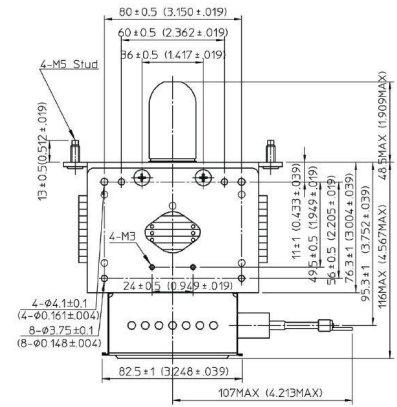

# MAGNETRON - MB2568A-130DR

Categories: Magnetrons

Tube Outline Dimensions (mm(inch))

## BILDERGALERIE

Tube Outline Dimensions (mm(inch))

## ADDITIONAL INFORMATION

<b>Typ</b>	Magnetron
<b>OEM Item Number</b>	
<b>Output Power CW [W]</b>	2000
<b>Frequency [MHz]</b>	2450
<b>ISM Band</b>	S-Band
<b>Cooling</b>	water-cooled
<b>Orientation of HV and cooling connectors</b>	180°
<b>Fastening / Studs</b>	4x M5 Bolt (Studs)
<b>Orientation HV to fastening</b>	0°
<b>Magnet</b>	Packaged magnet
<b>Cooling Connector Type</b>	Ø1/4" tube fitting
<b>Temperature sensor</b>	-