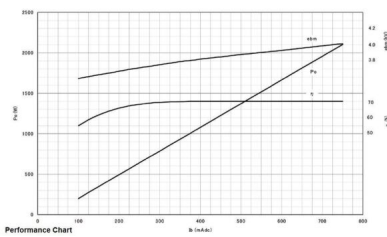

MAGNETRON - MB2568A-150CH

Categories: Magnetrons

BILDERGALERIE

ADDITIONAL INFORMATION

Typ	Magnetron
OEM Item Number	MB2568A -150CH
Output Power CW [W]	2000
Frequency [MHz]	2450
ISM Band	S-Band
Cooling	water-cooled
Orientation of HV and cooling connectors	0°
Fastening / Studs	4x M5 Bolt (Studs)
Orientation HV to fastening	0°
Magnet	Packaged magnet
Cooling Connector Type	1x G1/4 Female Thread / 1x G3/8" Male Thread
Temperature sensor	-