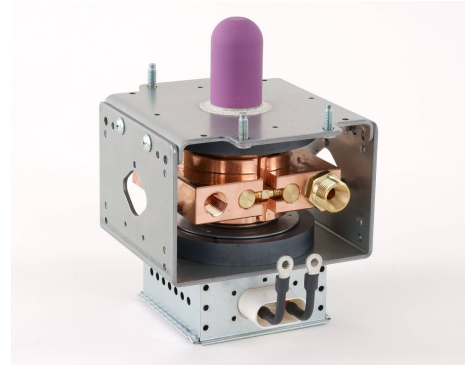

MAGNETRON - MB2568A-150CH

Categories: Magnetrons

BILDERGALERIE

ADDITIONAL INFORMATION

Typ	Magnetron
OEM Item Number	MB2568A -150CH
Output Power CW [W]	2000
Frequency [MHz]	2450
ISM Band	S-Band
Cooling	water-cooled
Orientation of HV and cooling connectors	0°
Fastening / Studs	4x M5 Bolt (Studs)
Orientation HV to fastening	0°
Magnet	Packaged magnet
Cooling Connector Type	1x G1/4 Female Thread / 1x G3/8" Male Thread
Temperature sensor	-