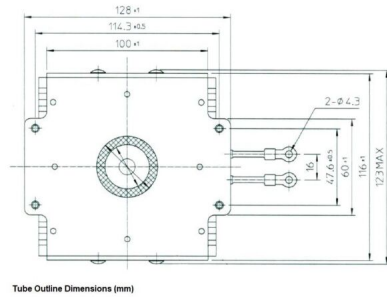

MAGNETRON - MB2568A-150CH

Categories: Magnetrons

BILDERGALERIE

ADDITIONAL INFORMATION

Typ	Magnetron
OEM Item Number	MB2568A -150CH
Output Power CW [W]	2000
Frequency [MHz]	2450
ISM Band	S-Band
Cooling	water-cooled
Orientation of HV and cooling connectors	0°
Fastening / Studs	4x M5 Bolt (Studs)
Orientation HV to fastening	0°
Magnet	Packaged magnet
Cooling Connector Type	1x G1/4 Female Thread / 1x G3/8" Male Thread
Temperature sensor	-