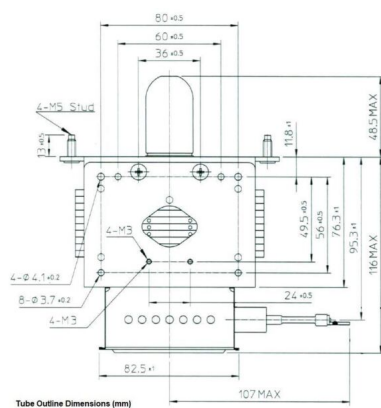

MAGNETRON - MB2568A-150CH

Categories: Magnetrons

BILDERGALERIE

ADDITIONAL INFORMATION

Typ	Magnetron
OEM Item Number	MB2568A -150CH
Output Power CW [W]	2000
Frequency [MHz]	2450
ISM Band	S-Band
Cooling	water-cooled
Orientation of HV and cooling connectors	0°
Fastening / Studs	4x M5 Bolt (Studs)
Orientation HV to fastening	0°
Magnet	Packaged magnet
Cooling Connector Type	1x G1/4 Female Thread / 1x G3/8" Male Thread
Temperature sensor	-