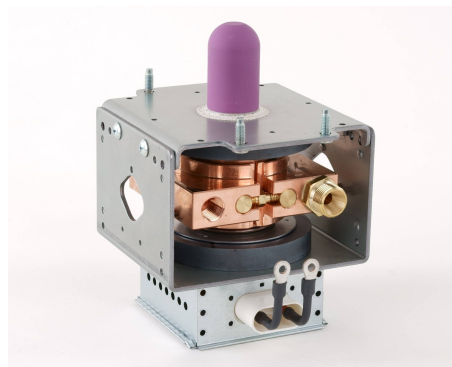

MAGNETRON - MB2568A-150CH

Categories: Magnetrons

BILDERGALERIE

ADDITIONAL INFORMATION

Typ	Magnetron
OEM Item Number	MB2568A -150CH
Output Power CW [W]	2000
Frequency [MHz]	2450
ISM Band	S-Band
Cooling	water-cooled
Orientation of HV and cooling connectors	0°
Fastening / Studs	4x M5 Bolt (Studs)
Orientation HV to fastening	0°
Magnet	Packaged magnet
Cooling Connector Type	1x G1/4 Female Thread / 1x G3/8" Male Thread
Temperature sensor	-