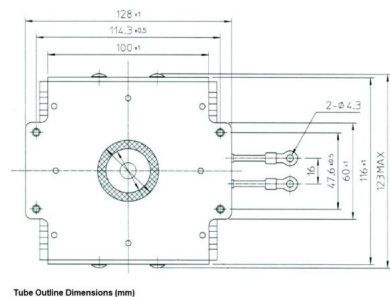

MAGNETRON - MB2568A-150CH

Categories: Magnetrons

BILDERGALERIE

ADDITIONAL INFORMATION

Typ	Magnetron
OEM Item Number	MB2568A -150CH
Output Power CW [W]	2000
Frequency [MHz]	2450
ISM Band	S-Band
Cooling	water-cooled
Orientation of HV and cooling connectors	0°
Fastening / Studs	4x M5 Bolt (Studs)
Orientation HV to fastening	0°
Magnet	Packaged magnet
Cooling Connector Type	1x G1/4 Female Thread / 1x G3/8" Male Thread
Temperature sensor	-