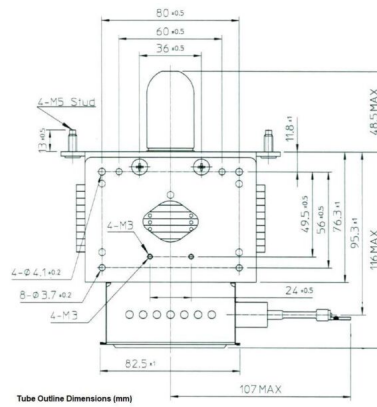

MAGNETRON - MB2568A-150CH

Categories: Magnetrons

BILDERGALERIE

ADDITIONAL INFORMATION

Typ	Magnetron
OEM Item Number	MB2568A -150CH
Output Power CW [W]	2000
Frequency [MHz]	2450
ISM Band	S-Band
Cooling	water-cooled
Orientation of HV and cooling connectors	0°
Fastening / Studs	4x M5 Bolt (Studs)
Orientation HV to fastening	0°
Magnet	Packaged magnet
Cooling Connector Type	1x G1/4 Female Thread / 1x G3/8" Male Thread
Temperature sensor	-