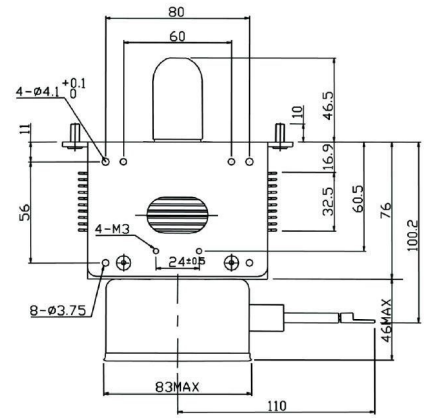

MAGNETRON - MB2578A-120FH

Categories: Magnetrons

Tube Outline Dimensions (mm(Inch))

BILDERGALERIE

ADDITIONAL INFORMATION

Typ	Magnetron
OEM Item Number	MB2578A-120FH
Output Power CW [W]	2000
Frequency [MHz]	2450
ISM Band	S-Band
Cooling	water-cooled
Orientation of HV and cooling connectors	180°
Fastening / Studs	4 x Through-hole 5,8 (no studs)
Orientation HV to fastening	0°
Magnet	Packaged magnet
Cooling Connector Type	G1/4" Female Thread
Temperature sensor	-