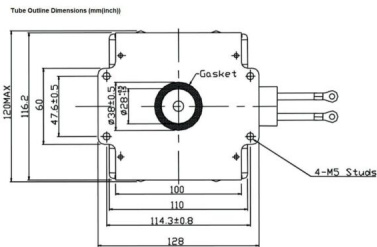

MAGNETRON - MB2578A-120FH

Categories: Magnetrons

Tube Outline Dimensions (mm(Inch))

BILDERGALERIE

ADDITIONAL INFORMATION

Typ	Magnetron
OEM Item Number	MB2578A-120FH
Output Power CW [W]	2000
Frequency [MHz]	2450
ISM Band	S-Band
Cooling	water-cooled
Orientation of HV and cooling connectors	180°
Fastening / Studs	4 x Through-hole 5,8 (no studs)
Orientation HV to fastening	0°
Magnet	Packaged magnet
Cooling Connector Type	G1/4" Female Thread
Temperature sensor	-